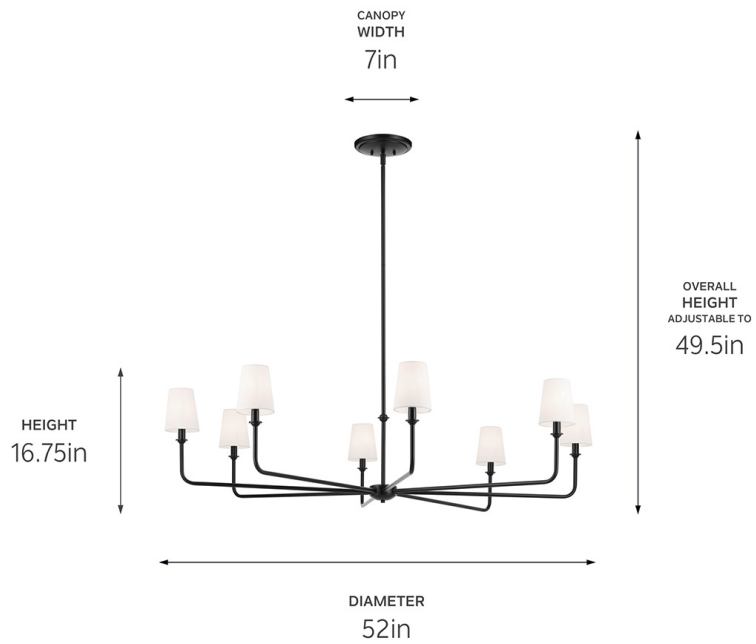

SPECIFICATIONS

Certifications/Qualifications

Prop65	No
Location Rating	Dry kichler.com/warranty

Dimensions

Height	16.75"
Overall Height	49.5"
Weight	9.46 LBS
Canopy Height	1.25"
Canopy Width	7"
Canopy Depth	7"

Electrical

Input Voltage	120 V

Light Source

Light Source	Bulb
Lamp Included	Not Included
# Of Bulbs/LED Modules	8
Max Or Nominal Watt	25 W
Lamp Type	B10
Socket Type	E12 (Candelabra)
Dimmable	Yes

Mounting/Installation

Interior/Exterior	Interior Product
Mounting Weight	9.31 LBS
Lead Wire Length	144
Wire Connectors	Wire Nuts

FIXTURE ATTRIBUTES

Housing/Glass

Primary Material	Steel
Shade Included	Yes
Shade Description	Fabric Tapered Shade
Shade Dimensions	4.25 DIA
Max Stem Tilt	90 °

Product/Ordering Information

SKU	52521BK
Finish	Black
UPC	783927047562

Finishes

- Black
- Brushed Natural Brass
- Polished Nickel