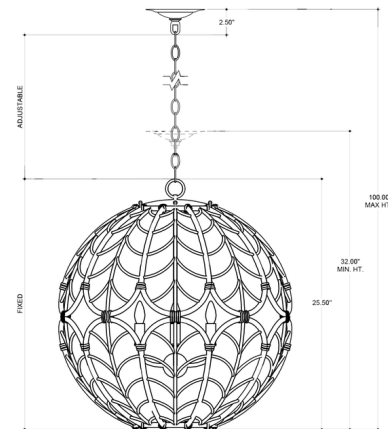

### Specifications

COLOR	Rattan
BODY FINISH	Silver Leaf / Smokewood
WATTAGE	240W
DIMMER	Standard 120V
DIMENSIONS	24.5"W x 25.5"H
BULB NOT INCLUDED	4 x B10/Candelabra (E12)/60W/120V Incandescent
OTHER BULB OPTIONS	4 x B10/Candelabra (E12)/120V LED
COUNTRY OF ORIGIN	Philippines

### Technical Information

PRODUCT DIMENSIONS	Adjustable Height: 32" to 100"
--------------------	--------------------------------

Shown in silver leaf / smokewood / rattan

CLICK TO VIEW PRODUCT

Notes: