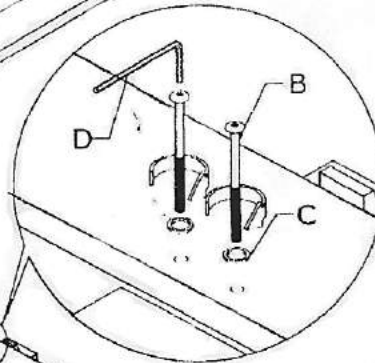

ASSEMBLY INSTRUCTIONS

8 - 1217

SERVANT COFFEE TABLE

HEKMAN

HARDWARES ENCLOSED

(A) JCBC 6 x 40
8 Pcs

(B) JCBC 6 x 60
4 Pcs

(C) FLAT WASHER
12 Pcs

(D) ALLEN KEY
1 Pcs

STEP 1

STEP 2

STEP 3