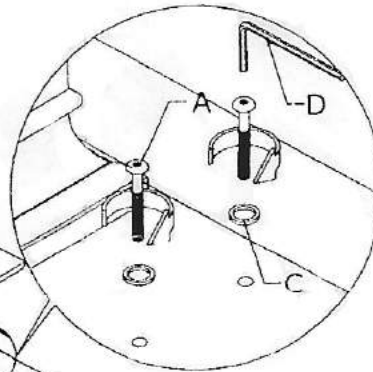

ASSEMBLY INSTRUCTIONS

8 - 1217

SERVANT COFFEE TABLE

HEKMAN

HARDWARES ENCLOSED

(A) JCBC 6 x 40
8 Pcs

(B) JCBC 6 x 60
4 Pcs

(C) FLAT WASHER
12 Pcs

(D) ALLEN KEY
1 Pcs

STEP 1

STEP 2

STEP 3