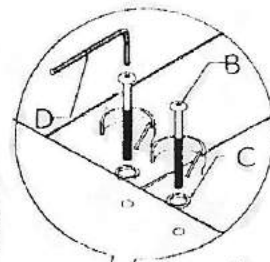

ASSEMBLY INSTRUCTIONS

8 - 1217

SERVANT COFFEE TABLE

HEKMAN

HARDWARES ENCLOSED

(A) JCBC 6 x 40
8 Pcs

(B) JCBC 6 x 60
4 Pcs

(C) FLAT WASHER
12 Pcs

(D) ALLEN KEY
1 Pcs

STEP 1

STEP 2

STEP 3