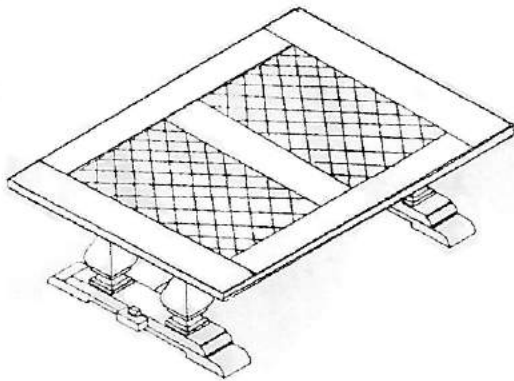

ASSEMBLY INSTRUCTIONS

8 - 1217

SERVANT COFFEE TABLE

HEKMAN

HARDWARES ENCLOSED

(A) JCBC 6 x 40
8 Pcs

(B) JCBC 6 x 60
4 Pcs

(C) FLAT WASHER
12 Pcs

(D) ALLEN KEY
1 Pcs

STEP 1

STEP 2

STEP 3