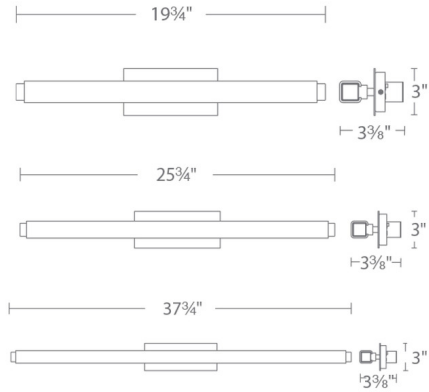

### Description

The Mini Vogue Wall Light features an extruded acrylic diffuser and expertly crafted aluminum hardware. Vogue slips into transitional, contemporary, and urban industrial decor plans with ease. Available in three sizes with a Black, Brushed Nickel, or Chrome finish. Three color temperature options. Can be mounted vertically or horizontally. Adjustable backplate included for mounting on a 4 inch junction box and accommodates to off-center junction box locations.

### Specifications

COLOR	White
BODY FINISH	Black
WATTAGE	21W
DIMMER	Low Voltage Electronic
DIMENSIONS	25.75"W x 3"H x 3.375"D
INTEGRATED LED MODULE	1 x LED/21W/120-277V LED
COUNTRY OF ORIGIN	China

### Technical Information

LAMP LIFE	50000 hours
COLOR RENDERING	90 CRI
LAMP COLOR	3000K
LUMENS/WATT	71.00
LUMINOUS FLUX	1491 lumens

Shown in black / white

CLICK TO VIEW PRODUCT

Notes: