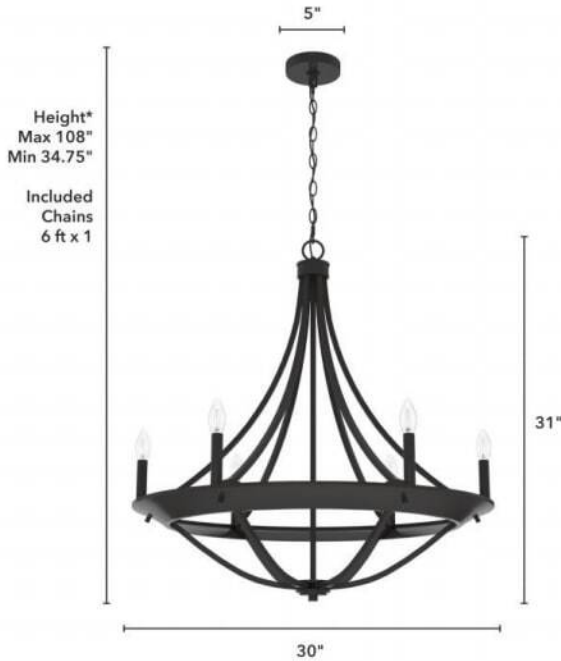

19414 Perch Point 6 Light Chandelier NB

Finish: Noble Bronze

*Height is ceiling to bottom of fixture

Lamping

Bulbs Included	Number of Bulbs	Base Type	Maximum Wattage	Pictured Bulb(s)
No	6	E12	60	B10 Candle

Ordering Information and Description

Item Number	UPC	Hunter Brand - Long Name	Web Collection	Family Name	Housing Finish	Secondary Finish	Glass Finish	Fixture Shape
19414	049694194145	Hunter Fan Company	Perch Point	Perch Point 6 Light Chandelier	Noble Bronze	None	None	Round

Dimensions and Materials

Fixture Height (in)	Fixture Length (in)	Fixture Width (in)	Sconce/Vanity Backplate Height (A)	Sconce/Vanity Backplate Width (B)	Sconce/Vanity Center of J Box to Bottom (G)	Sconce/Vanity Center of J Box to Top (F)	Sconce/Vanity Projection from Wall (E)	Dim C - Standard - Ceiling to Bottom of Canopy	Dim E - Standard - Canopy Width	Overall Max Height (in)	Overall Min Height (in)	Product Weight (Lbs)	Primary Material	Secondary Material	Shade Included
31	30	30								108	34.75	11.22	Metal	None	No