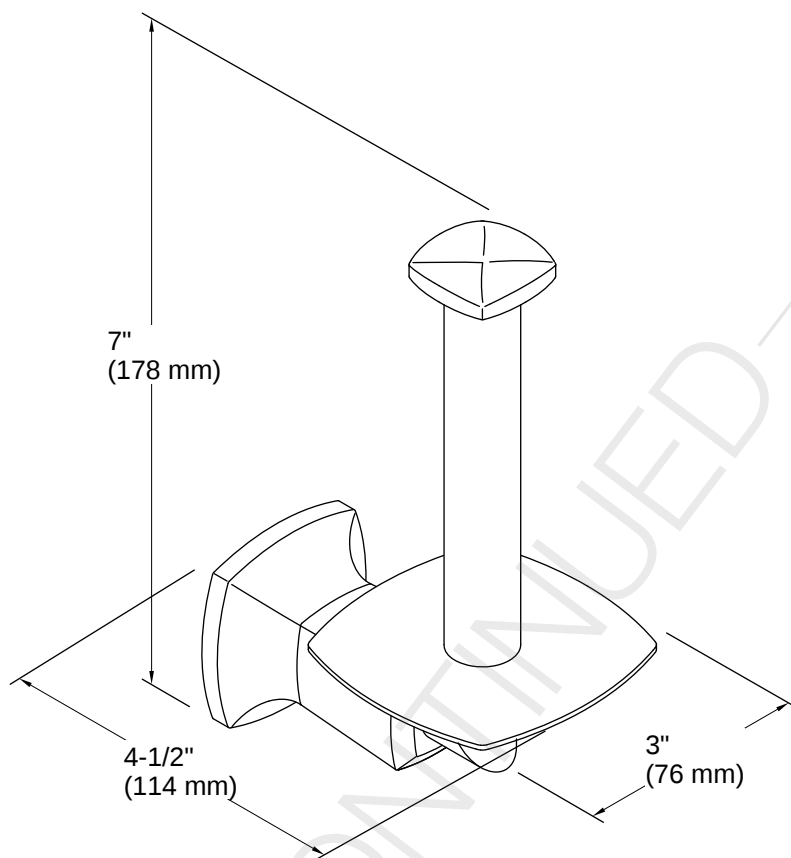

Installation

- Installation hardware and template included

Installation Notes

Install this product according to the installation instructions.

CAUTION: Risk of personal injury. Do not install these products in any area where they are likely to be used inadvertently as a grab bar or support bar. These products are not designed or intended for use as a grab bar or support bar.