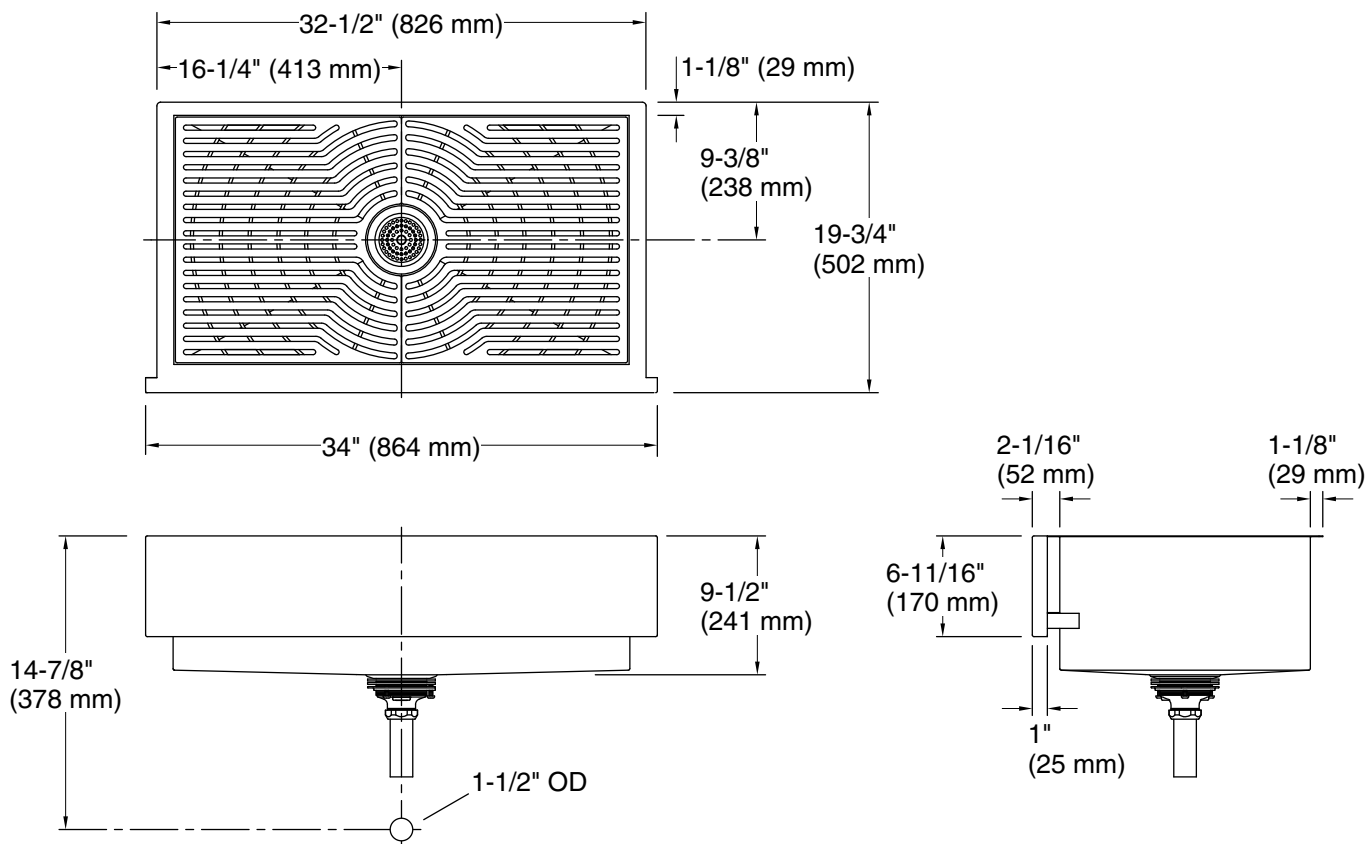

Ludington®

34" undermount single-bowl farmhouse kitchen sink

20243-PC

Features

- Apron-front
- No faucet holes; requires wall- or counter-mount faucet
- 9-1/2" (241 mm) depth provides generous workspace
- 3-3/4" (94 mm) drain opening
- 36" minimum base cabinet width
- Includes silicone sink mat (20285-ASH) and sink drain and strainer (7400)

Technical Information

All product dimensions are nominal.

Basin configuration: Single Bowl

Min. base cabinet width: 36" (914 mm)

Bowl area (Only): Length: 30-1/4" (768 mm)
Width: 16-9/16" (420 mm)
Bowl depth: 9-3/16" (233 mm)
Water depth: 9-3/16" (233 mm)

Drain hole: 3-3/4" (94 mm)

Template: 1307774-7, required, included

Notes

Install this product according to the installation instructions.

Countertop manufacturer or cutter must use the cut-out template provided with the product, or a current one provided by Kohler Co. (call 1-800-43-FOCUS). Kohler Co. is not responsible for cut-out errors when the incorrect cut-out template is used.