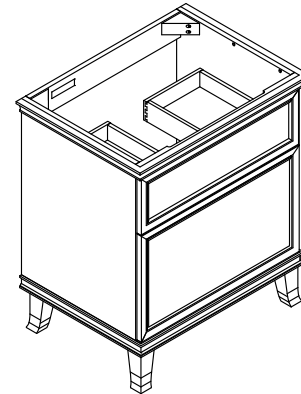

Features

- Featuring durable, beautiful water-based finishes that are better for the environment
- Two solid-wood drawers with dovetail construction
- Soft-close undermount drawer slides for smooth opening
- Full-extension 21" (533 mm) deep drawer provides ample storage
- Customize your storage with optional accessories such as electrical outlets, drawer organizers, and containers (sold separately)
- Coordinates with K-33561 Artifacts 13" (330 mm) cabinet pulls (sold separately)
- Combines with Silestone® quartz vanity tops, backsplashes, side splashes, and KOHLER sinks (sold separately)

Material

- Solid and composite wood
- The nature of wood grain can cause variations in stain depth. Our expert craftspeople hand-apply the stain to blend these variations

Installation

- Professional installation recommended

Recommended Products/Accessories

- K-28266 Silestone® quartz side splash
- K-33561 11-1/2" cabinet pull (Qty 2)
- K-28262 Silestone® quartz 31" backsplash
- K-28248 Silestone® 31" quartz vanity top with rectangular cutout
- K-2882 19-3/4" rectangular undermount bathroom sink

Optional Products/Accessories

- K-28249 Silestone® 31" quartz vanity top with oval cutout (Qty 2)
- K-2881 19-1/4" oval undermount bathroom sink (Qty 2)

Codes/Standards

EPA TSCA Title VI/CARB P2

KOHLER® One-Year Limited Warranty

See website for detailed warranty information.

Available Colors/Finishes

Color tiles intended for reference only.

Color	Code	Description
	1WA	Linen White
	1WX	Slate Grey
	BWK	Carbon Oak
	WEK	Light Oak