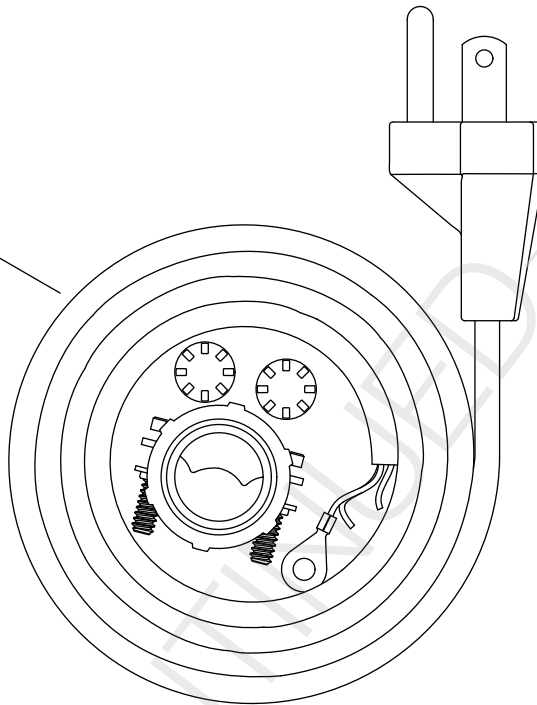

K-29359

Garbage disposal power cord kit

Features

- Includes 3' (914 mm) power cord, cable connector, and wire nuts
- For use with KOHLER Reckon® 3/4- or 1-hp garbage disposal (sold separately)

DISCONTINUED

Codes/Standards

ASSE 1008
UL 430

Warranty

See website for detailed warranty information.

KOHLER® Garbage Disposer Limited Warranty

DISCONTINUED

35-1/2" (902 mm)
Overall Length

Installation

- Easy installation – no special tools required
- Intended for use in North American outlets only

Installation Notes

Install this product according to the installation instructions.