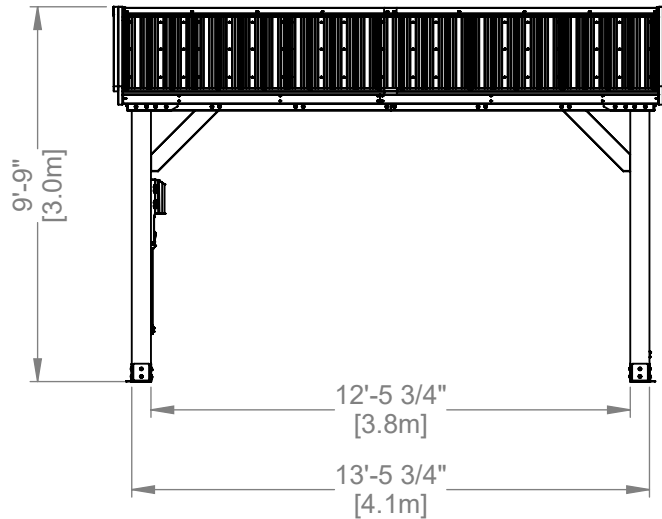

Part Number 2306018

SHEET 1 OF 1

SIZE (xx)

Backyard Discovery
 3305 Airport Drive Pittsburg, KS. 66762
 www.backyarddiscovery.com

This drawing and its contents are the property of Backyard Discovery issued in strict confidence and shall not without the prior written permission of the above stated company, be reproduced, copied, or used for any purpose whatsoever except the manufacture of articles for Backyard Discovery. This drawing is loaned and subject to return upon demand.

TOLERANCES UNLESS OTHERWISE SPECIFIED
 (UNITS: mm)
 GENERAL = +1 -0
 X.X = ±0.5mm
 ANGULAR = ±0.5°

FINISH
 SCALE NONE
 DATE 3/15/2024
 DRAWN BY LR

DESCRIPTION
 14x10 NORWOOD GAZEBO FOOTPRINT

PART NUMBER
 2406018