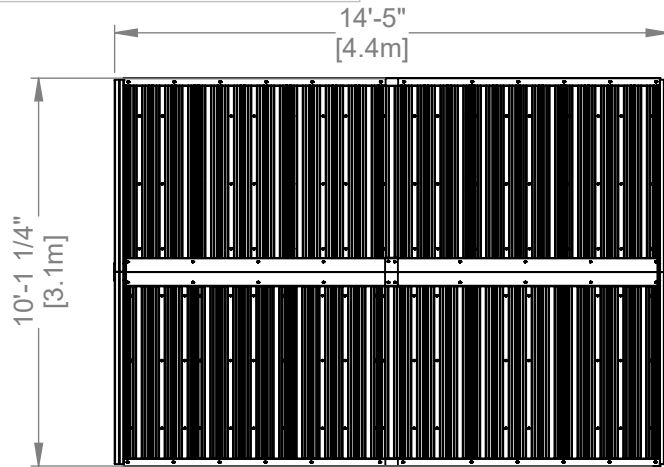

Part Number 2306018

SHEET 1 OF 1

SIZE (xx)

Backyard Discovery
 3305 Airport Drive Pittsburg, KS. 66762
 www.backyarddiscovery.com

This drawing and its contents are the property of Backyard Discovery issued in strict confidence and shall not without the prior written permission of the above stated company, be reproduced, copied, or used for any purpose whatsoever except the manufacture of articles for Backyard Discovery. This drawing is loaned and subject to return upon demand.

TOLERANCES UNLESS OTHERWISE SPECIFIED
 (UNITS: mm)
 GENERAL = +1 -0
 X.X = ±0.5mm
 ANGULAR = ±0.5°

FINISH
 SCALE NONE
 DATE 3/15/2024
 DRAWN BY LR

DESCRIPTION
 14x10 NORWOOD GAZEBO FOOTPRINT

PART NUMBER
 2406018