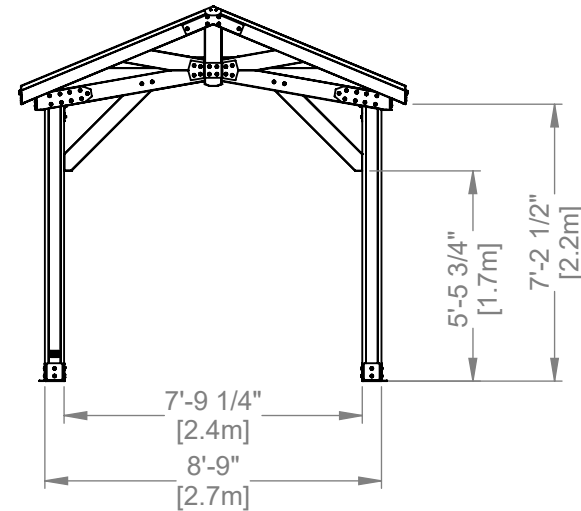

Part Number 2306018

SHEET 1 OF 1

SIZE (xx)

Backyard Discovery
 3305 Airport Drive Pittsburg, KS. 66762
 www.backyarddiscovery.com

This drawing and its contents are the property of Backyard Discovery issued in strict confidence and shall not without the prior written permission of the above stated company, be reproduced, copied, or used for any purpose whatsoever except the manufacture of articles for Backyard Discovery. This drawing is loaned and subject to return upon demand.

TOLERANCES UNLESS OTHERWISE SPECIFIED
 (UNITS: mm)
 GENERAL = +1 -0
 X.X = ±0.5mm
 ANGULAR = ±0.5°

FINISH
 SCALE NONE
 DATE 3/15/2024
 DRAWN BY LR

DESCRIPTION
 14x10 NORWOOD GAZEBO FOOTPRINT

PART NUMBER
 2406018