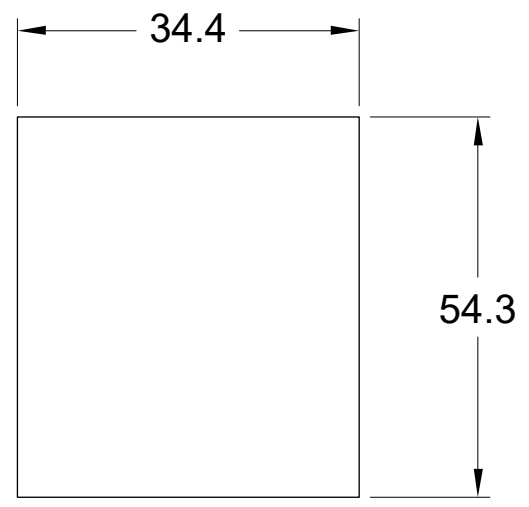

C

B

B

A

A

8 7 6 5 4 3 2 1

THIRD ANGLE PROJECTION

# StarTech.com

**GENERAL NOTES**

DIMENSIONS ARE IN MM - DO NOT SCALE

THIS DOCUMENT CONTAINS CONFIDENTIAL, PROPRIETARY INFORMATION THAT IS PROPERTY OF STARTECH.COM

PRODUCT ID	CBMCWD5020C		
DESCRIPTION	Segmented Wire Cable Raceway Duct Coupler		
REV: A	DO NOT SCALE	SHEET : 1 OF: 1	DATE: 06/15/2020