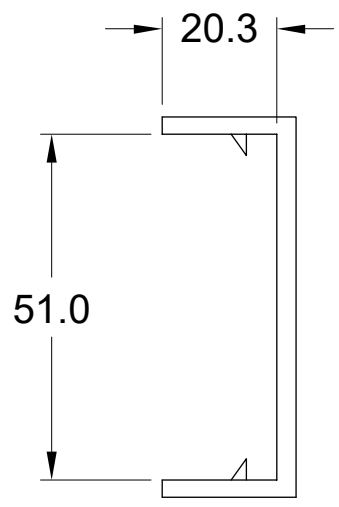

C

B

B

A

A

8 7 6 5 4 3 2 1

THIRD ANGLE PROJECTION

# StarTech.com

**GENERAL NOTES**

DIMENSIONS ARE IN MM - DO NOT SCALE

THIS DOCUMENT CONTAINS CONFIDENTIAL, PROPRIETARY INFORMATION THAT IS PROPERTY OF STARTECH.COM

PRODUCT ID	CBMCWD5020C		
DESCRIPTION	Segmented Wire Cable Raceway Duct Coupler		
REV: A	DO NOT SCALE	SHEET : 1 OF: 1	DATE: 06/15/2020