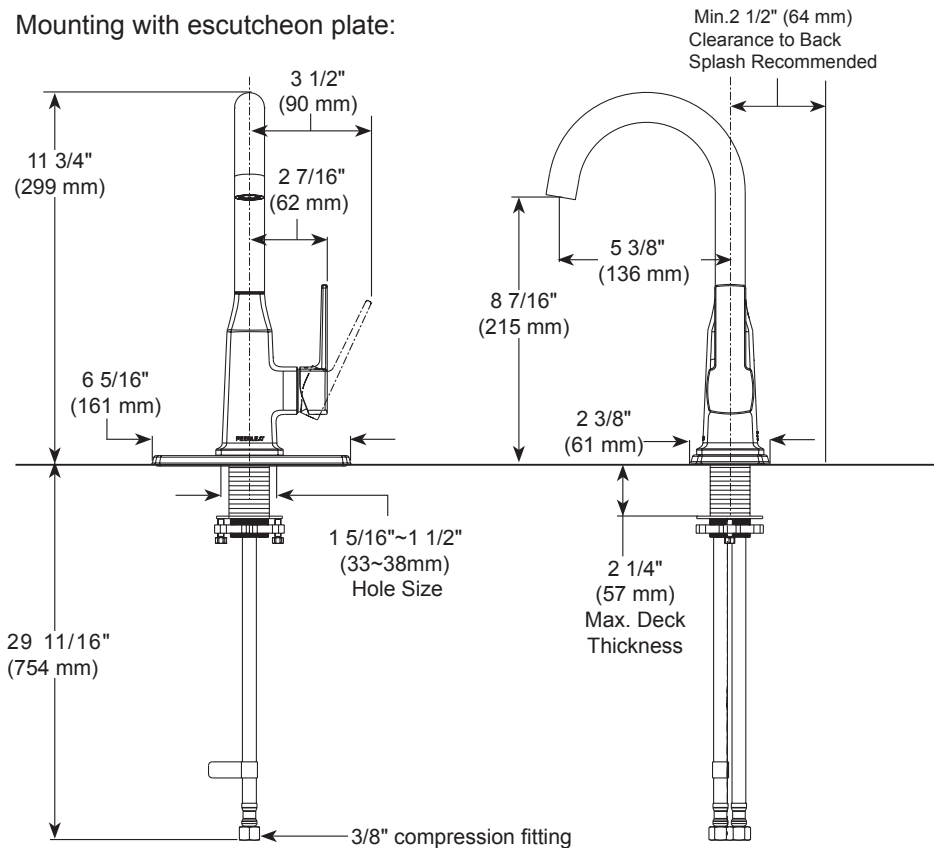

PEERLESS®

P1871LF-▲

Mounting without escutcheon plate:

Mounting with escutcheon plate:

BAR & PREP SINK FAUCETS

- Ezra™ Collection
- Single Handle Deck Mount
- 1 or 3 Hole Sink Applications

STANDARD SPECIFICATIONS:

- Maximum 1.5 gpm @ 60 psi, 5.7 L/min @ 414 kPa
- Metal casted body
- One or three hole mount (escutcheon optional, included)
- Ceramic cartridge
- Spout rotates 360°
- Red/Blue indicator markings
- Polymer braided flexible supply hose with 3/8" compression fitting - 30" (762mm) long