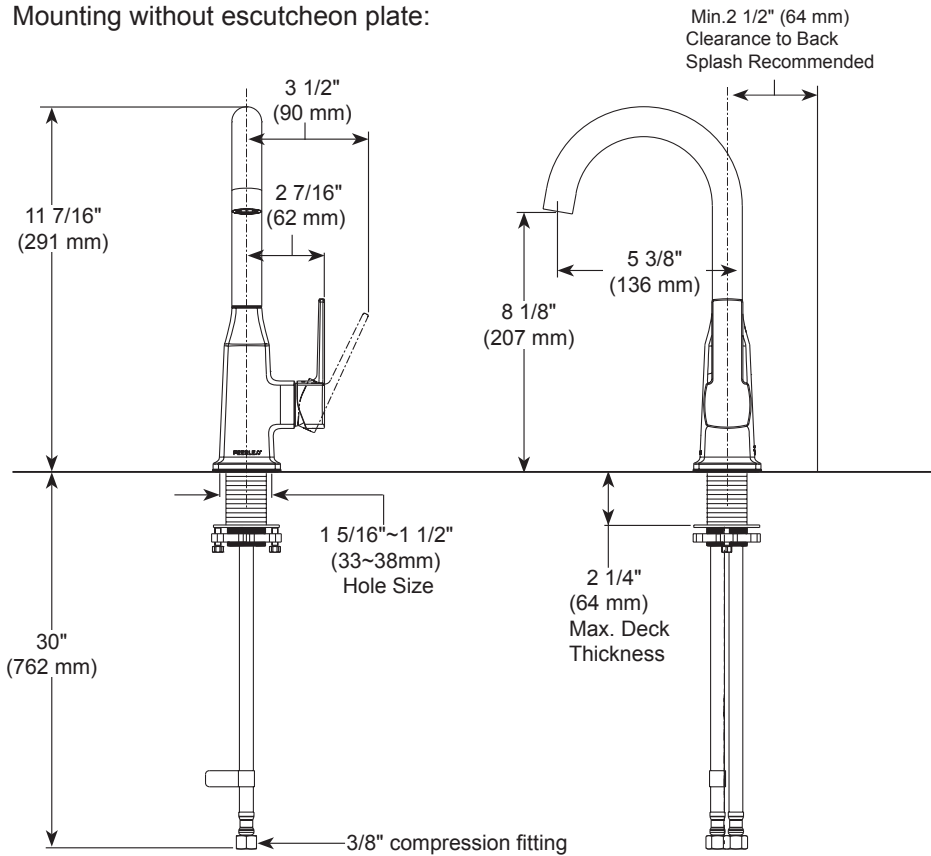

PEERLESS®

P1871LF-▲

Mounting without escutcheon plate:

Mounting with escutcheon plate:

BAR & PREP SINK FAUCETS

- Ezra™ Collection
- Single Handle Deck Mount
- 1 or 3 Hole Sink Applications

STANDARD SPECIFICATIONS:

- Maximum 1.5 gpm @ 60 psi, 5.7 L/min @ 414 kPa
- Metal casted body
- One or three hole mount (escutcheon optional, included)
- Ceramic cartridge
- Spout rotates 360°
- Red/Blue indicator markings
- Polymer braided flexible supply hose with 3/8" compression fitting - 30" (762mm) long