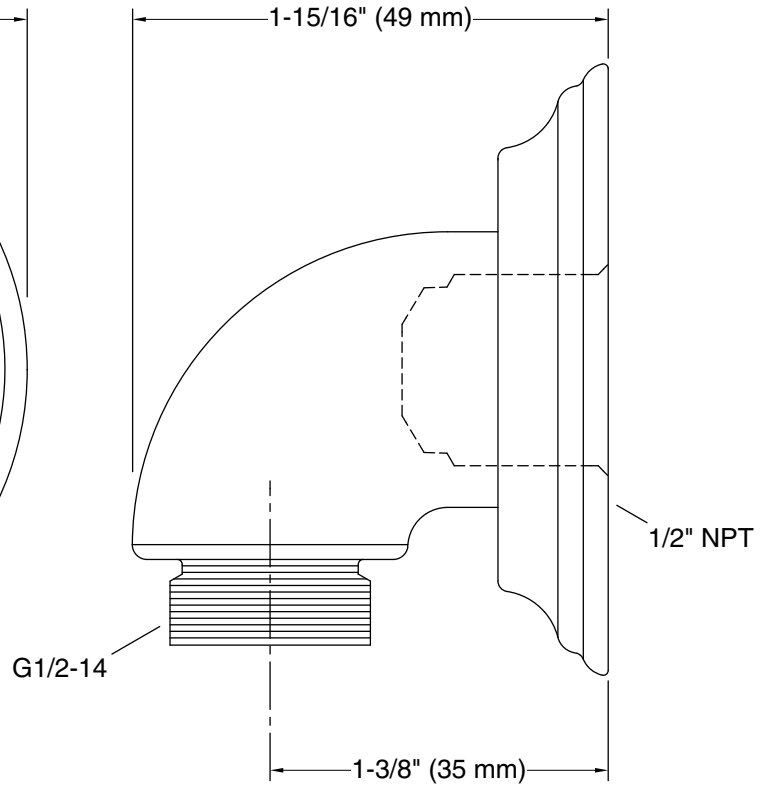

Features

- For use with a handshower and hose (sold separately)
- Includes check valve for backflow prevention
- Coordinates with Bancroft and Devonshire faucets and accessories

Material

- Brass
- KOHLER finishes resist corrosion and tarnishing

Installation

- Wall-mount

Codes/Standards

ASME A112.18.1/CSA B125.1

KOHLER® Faucet Lifetime Limited Warranty

See website for detailed warranty information.

Available Colors/Finishes

Color tiles intended for reference only.

Color	Code	Description
	2MB	Vibrant® Brushed Moderne Brass

Technical Information

All product dimensions are nominal.

Spout:

Notes

Install this product according to the installation instructions.