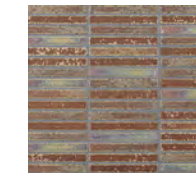

YOHEN BORDER

"Finger Tile"

This exquisite tile with its gently variegated tones and glazed finish is a beautifully crafted, architectural ceramic inspired by the the earthen tones of traditional Japanese pottery and a traditional Japanese confectionery known as yohkan.

IM-1015P1/YB1H
White★

IM-1015P1/YB2H
Ivory★

IM-1015P1/YB4H
Black★

IM-1015P1/YB11H
Green Mix★

IM-1015P1/YB12H
Brown Mix★

IM-1015P1/YB14
Dark Green Mix★

IM-1015P1/YB15
Dark Blue Mix★

IM-1015P1/YB21H
Light Blue Turquoises★

IM-1015P1/YB22H
Blue Turquoises Mix★

IM-1015P1/YB31
Light Brown Mix

IM-1015P1/YB32
Green Turquoises Mix★

IM-1015P1/YB41
Gold

IM-1015P1/YB42
Gold Mix

IM-1015P1/YB102
Yohen White★

IM-1015P1/YBNA07
Glossy Green★