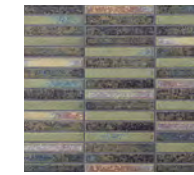

YOHEN BORDER

"Finger Tile"

This exquisite tile with its gently variegated tones and glazed finish is a beautifully crafted, architectural ceramic inspired by the the earthen tones of traditional Japanese pottery and a traditional Japanese confectionery known as yohkan.

IM-1015P1/YB1H
White★

IM-1015P1/YB2H
Ivory★

IM-1015P1/YB4H
Black★

IM-1015P1/YB11H
Green Mix★

IM-1015P1/YB12H
Brown Mix★

IM-1015P1/YB14
Dark Green Mix★

IM-1015P1/YB15
Dark Blue Mix★

IM-1015P1/YB21H
Light Blue Turquoises★

IM-1015P1/YB22H
Blue Turquoises Mix★

IM-1015P1/YB31
Light Brown Mix

IM-1015P1/YB32
Green Turquoises Mix★

IM-1015P1/YB41
Gold

IM-1015P1/YB42
Gold Mix

IM-1015P1/YB102
Yohen White★

IM-1015P1/YBNA07
Glossy Green★