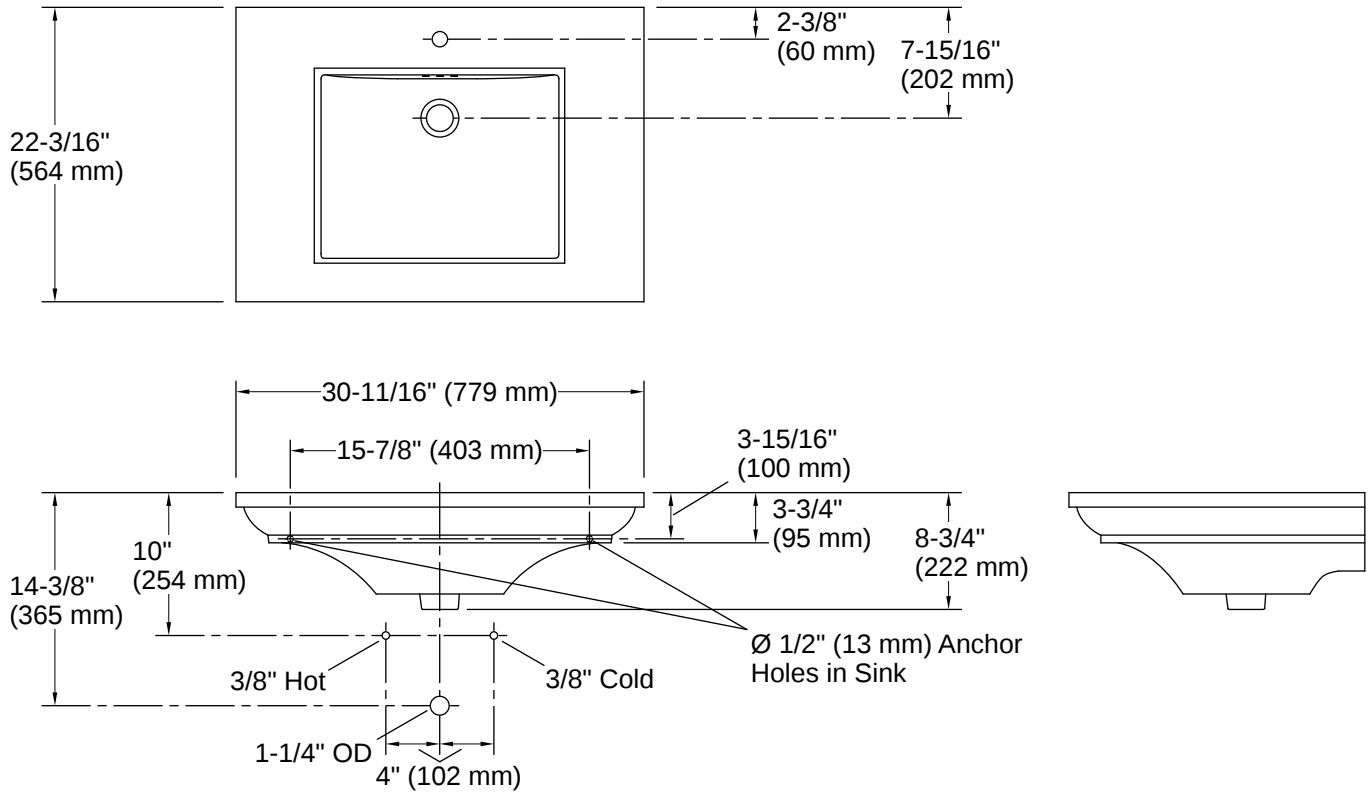

Installation

- Console table or pedestal

Installation Notes

Install this product according to the installation instructions.

NOTICE: Countertop manufacturer or cutter must use the cutout template provided with the product, or a current one provided by Kohler Co. (call 1-800-4KOHLER). Kohler Co. is not responsible for cutout errors when the incorrect cutout template is used.