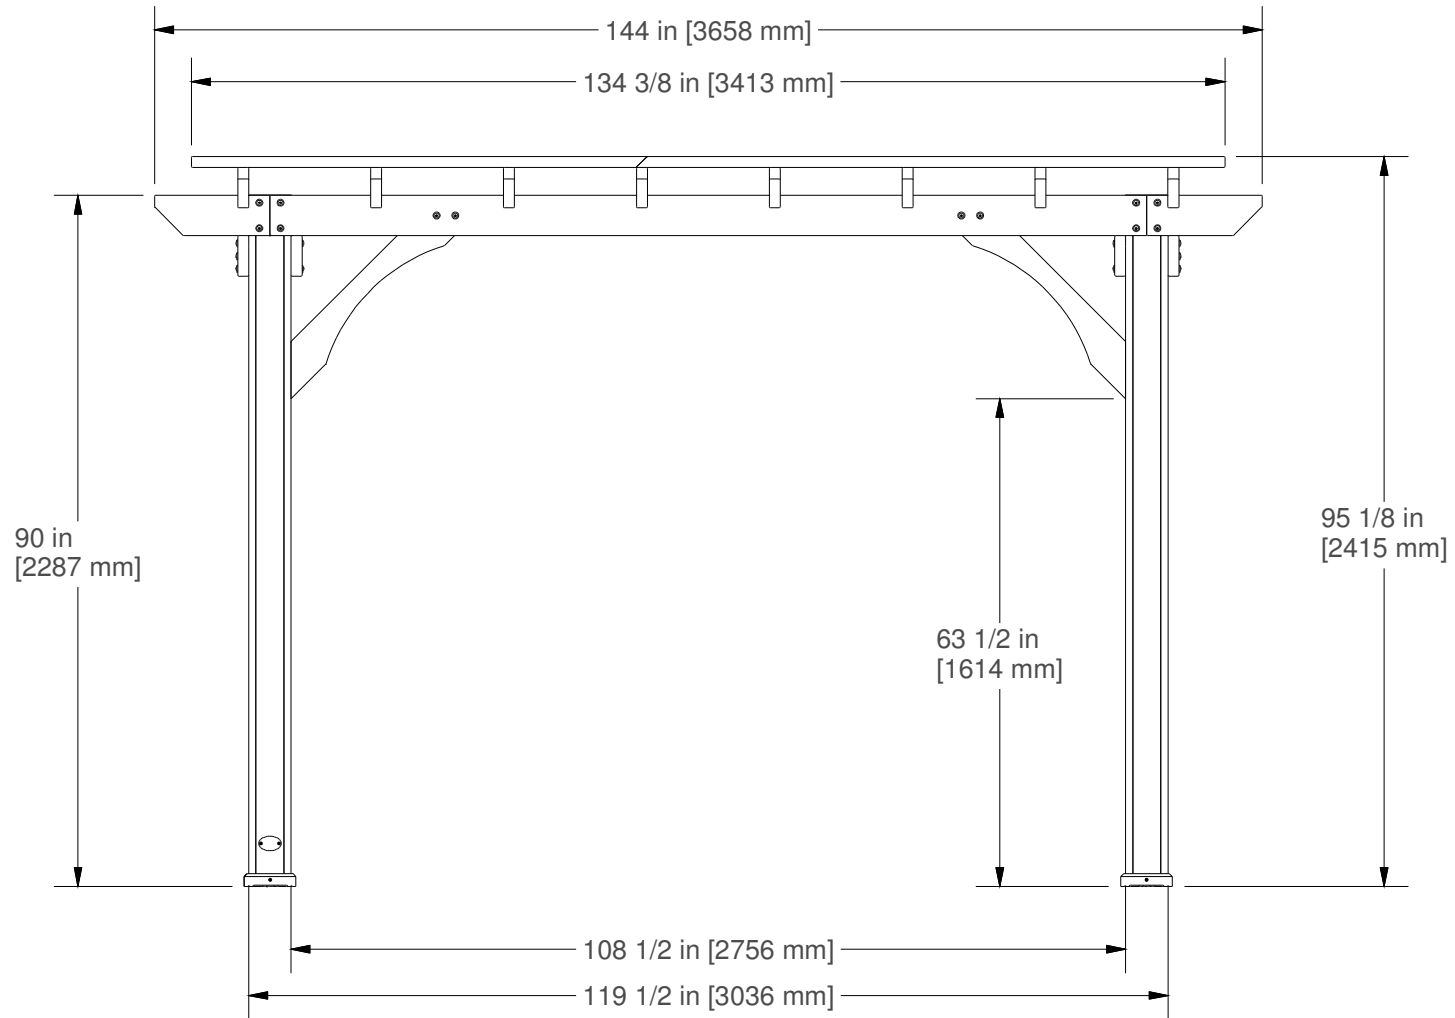

<small>DRAWN BY</small> wsmalley	<small>DESCRIPTION</small> 12 X 10 PERGOLA	
<small>DATE</small> 6/27/2023	<small>PART NUMBER</small> 6214B 12x10 PERGOLA FOOTPRINT	<small>REV</small>

<small>DRAWN BY</small> wsmalley	<small>DESCRIPTION</small> 12 X 10 PERGOLA	
<small>DATE</small> 6/27/2023	<small>PART NUMBER</small> 6214B 12x10 PERGOLA FOOTPRINT	<small>REV</small>

<small>DRAWN BY</small> wsmalley	<small>DESCRIPTION</small> 12 X 10 PERGOLA	
<small>DATE</small> 6/27/2023	<small>PART NUMBER</small> 6214B 12x10 PERGOLA FOOTPRINT	<small>REV</small>

DRAWN BY wsmalley		DESCRIPTION 12 X 10 PERGOLA	
DATE 6/27/2023	PART NUMBER 6214B 12x10 PERGOLA FOOTPRINT	REV	