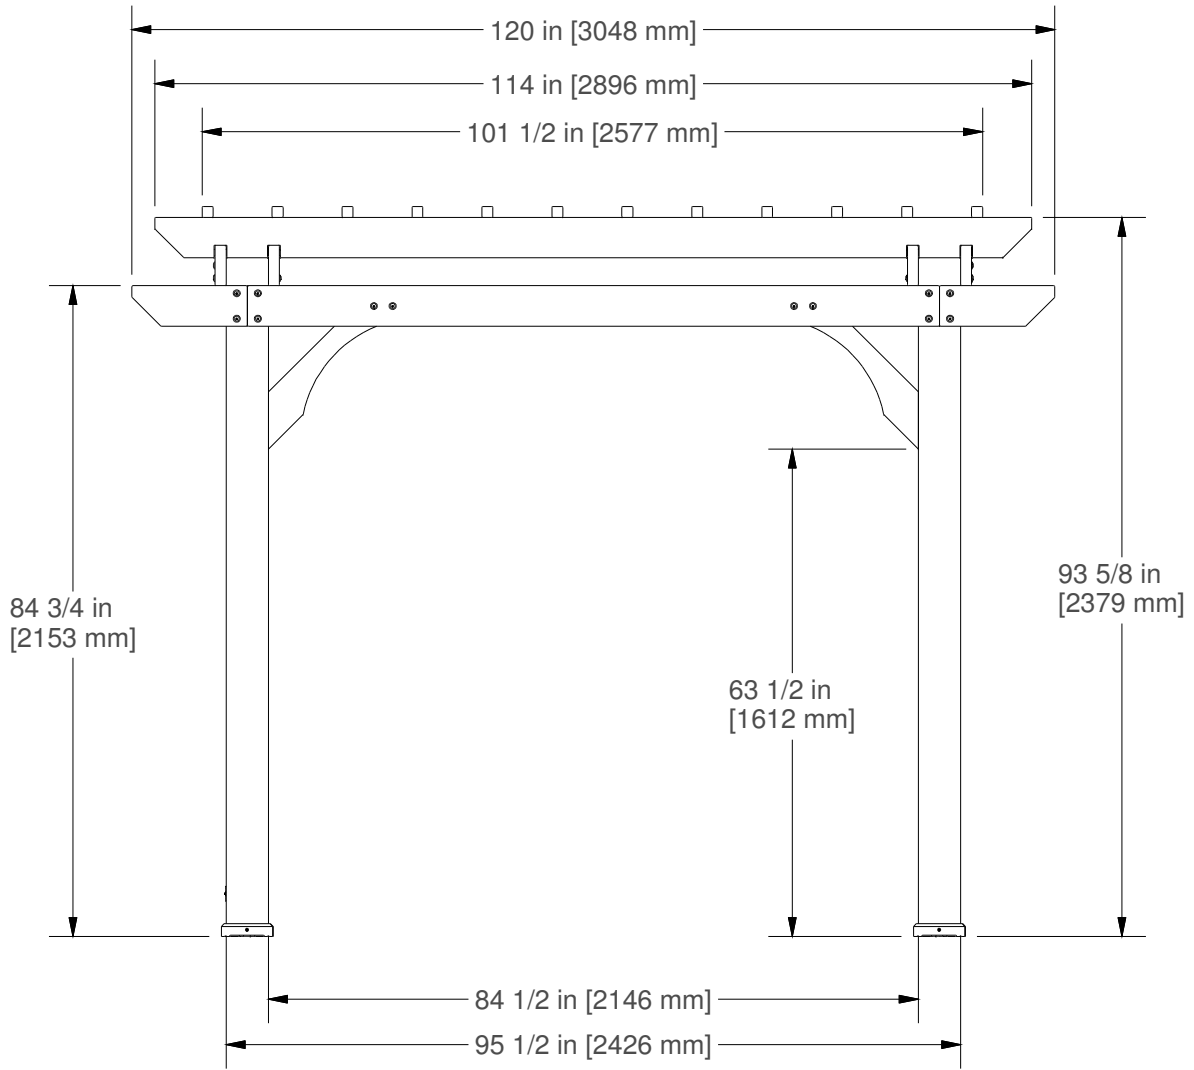

<small>DRAWN BY</small> wsmalley	<small>DESCRIPTION</small> 12 X 10 PERGOLA	
<small>DATE</small> 6/27/2023	<small>PART NUMBER</small> 6214B 12x10 PERGOLA FOOTPRINT	<small>REV</small>

<small>DRAWN BY</small> wsmalley	<small>DESCRIPTION</small> 12 X 10 PERGOLA	
<small>DATE</small> 6/27/2023	<small>PART NUMBER</small> 6214B 12x10 PERGOLA FOOTPRINT	<small>REV</small>

<small>DRAWN BY</small> wsmalley	<small>DESCRIPTION</small> 12 X 10 PERGOLA	
<small>DATE</small> 6/27/2023	<small>PART NUMBER</small> 6214B 12x10 PERGOLA FOOTPRINT	<small>REV</small>

DRAWN BY wsmalley		DESCRIPTION 12 X 10 PERGOLA	
DATE 6/27/2023	PART NUMBER 6214B 12x10 PERGOLA FOOTPRINT	REV	