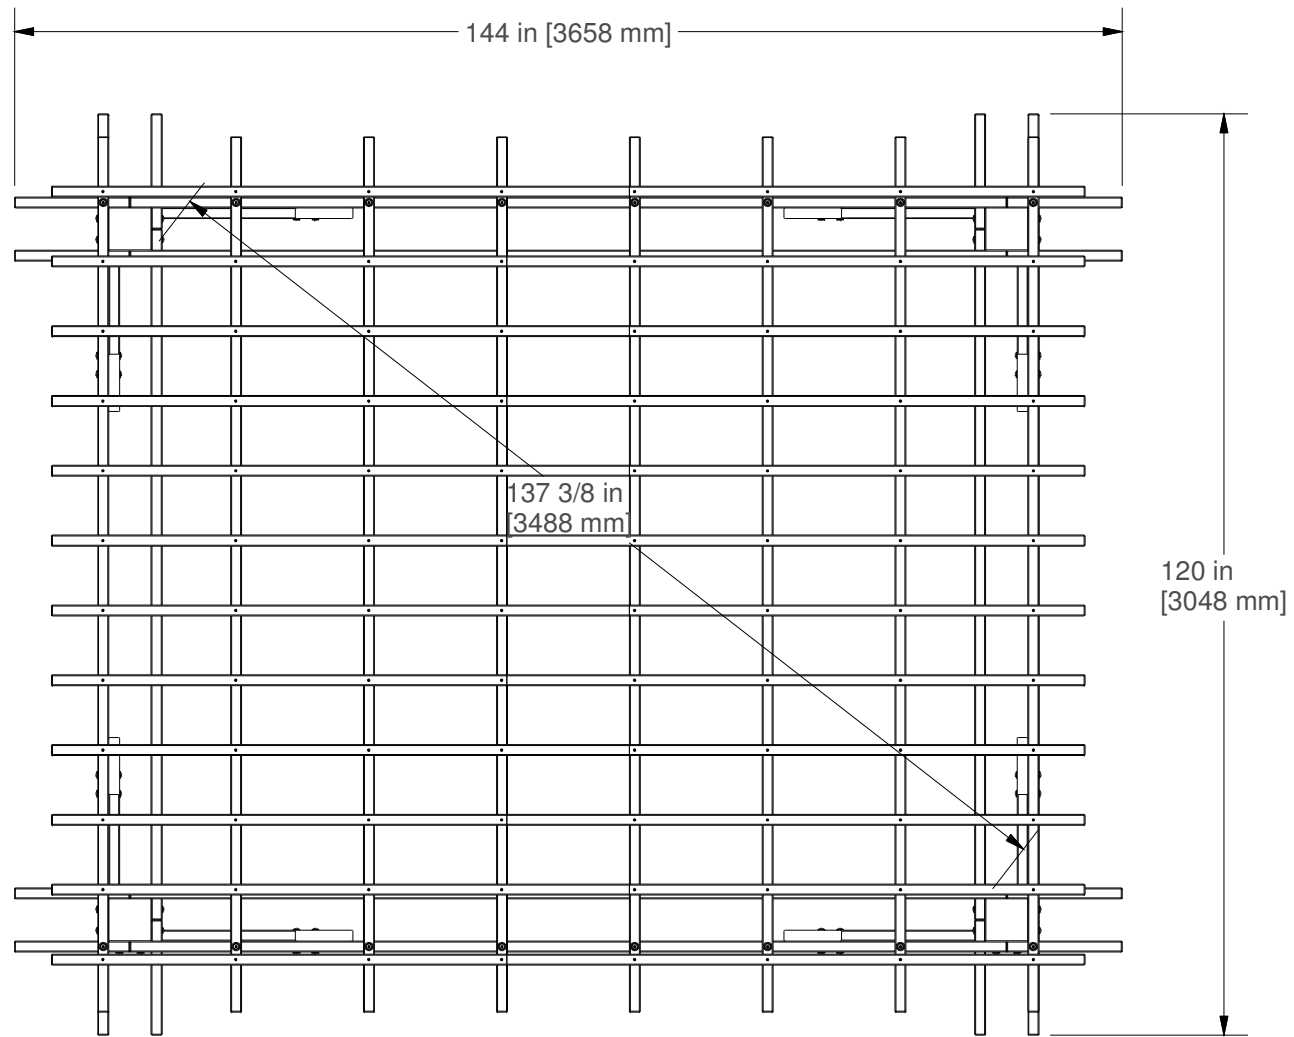

<small>DRAWN BY</small> wsmalley	<small>DESCRIPTION</small> 12 X 10 PERGOLA	
<small>DATE</small> 6/27/2023	<small>PART NUMBER</small> 6214B 12x10 PERGOLA FOOTPRINT	<small>REV</small>

<small>DRAWN BY</small> wsmalley	<small>DESCRIPTION</small> 12 X 10 PERGOLA	
<small>DATE</small> 6/27/2023	<small>PART NUMBER</small> 6214B 12x10 PERGOLA FOOTPRINT	<small>REV</small>

<small>DRAWN BY</small> wsmalley	<small>DESCRIPTION</small> 12 X 10 PERGOLA	
<small>DATE</small> 6/27/2023	<small>PART NUMBER</small> 6214B 12x10 PERGOLA FOOTPRINT	<small>REV</small>

DRAWN BY wsmalley		DESCRIPTION 12 X 10 PERGOLA	
DATE 6/27/2023	PART NUMBER 6214B 12x10 PERGOLA FOOTPRINT	REV	