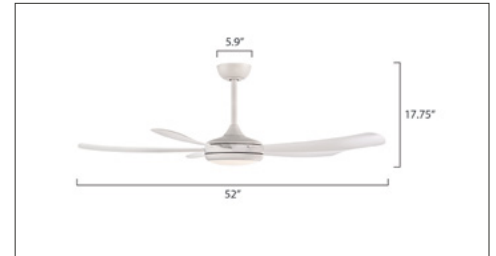

## Ceiling Fan

Catalog #		Type
Project		Date
Prepared By		

- The Airstra 5-blade ceiling fan has a 52-inch blade span.
- The 6-speed fan features up to 6507 CFMs of powerful air movement.
- Featuring an integrated 20-watt LED light kit.
- Title 20 compliant.
- Wet rated for outdoor use.
- Wall control operated.
- Limited manufacturer's warranty: 1 year on components and lifetime on fan motor.

52" 5-Blade LED Indoor/Outdoor Ceiling Fan - Matte White with Matte White Finish Blades and Etched Lens

1010WLED-MWW-MWW\_Main.jpg

SPECIFICATIONS				
Finish	Matte White			
Material	Iron,Aluminum Alloy,Rubber,Acrylonitrile Butadiene Styrene (ABS), Polycarbonate (PC)			
Shade	Finish: Etched	Material: Polycarbonate		
	Dimensions: 8.27"L x 8.27"W x 1.57"H			
Power	Source: Hardwired	Voltage: 120V		
	Wire Length: 76"	Low Watts: 2.56	High Watts: 29.57	
Smart	Home Enabled:	Compatible Control: No		
Control Type	Wall Control			
Includes	Motion Sensor: No	Emergency Battery Backup:	Photo Cell: No	Hardware: Yes
Canopy	Dimensions: 2.48"H		Diameter: 5.9"	
Backplate	Dimensions:		Diameter:	
Mounting	Slope: Yes		Reverse Capable:	
Light	Type: LED		Direction: Ambient	Uplight: No
Bulb	Type: Integrated LED		Base: Integrated	
	Count:	Wattage: 20	Total Wattage: 20	
	Color Temperature: 3000,3500,4000K			CRI: 82.9
Lumens	Initial: 2200		Delivered: 2132	
Features	Dimmable: Yes		CCT: Yes	
Environment	Wet			
Rated Life Hours	35000			
Warranty	Limited manufacturer's warranty: 1 year on components and lifetime on fan motor.			
General Listings	CEC Compliant, UL Listed, Outdoor Listed, Title 20,			

DIMENSIONS	52"L x 52"W x 17.75"H
WEIGHT	12.08 lbs