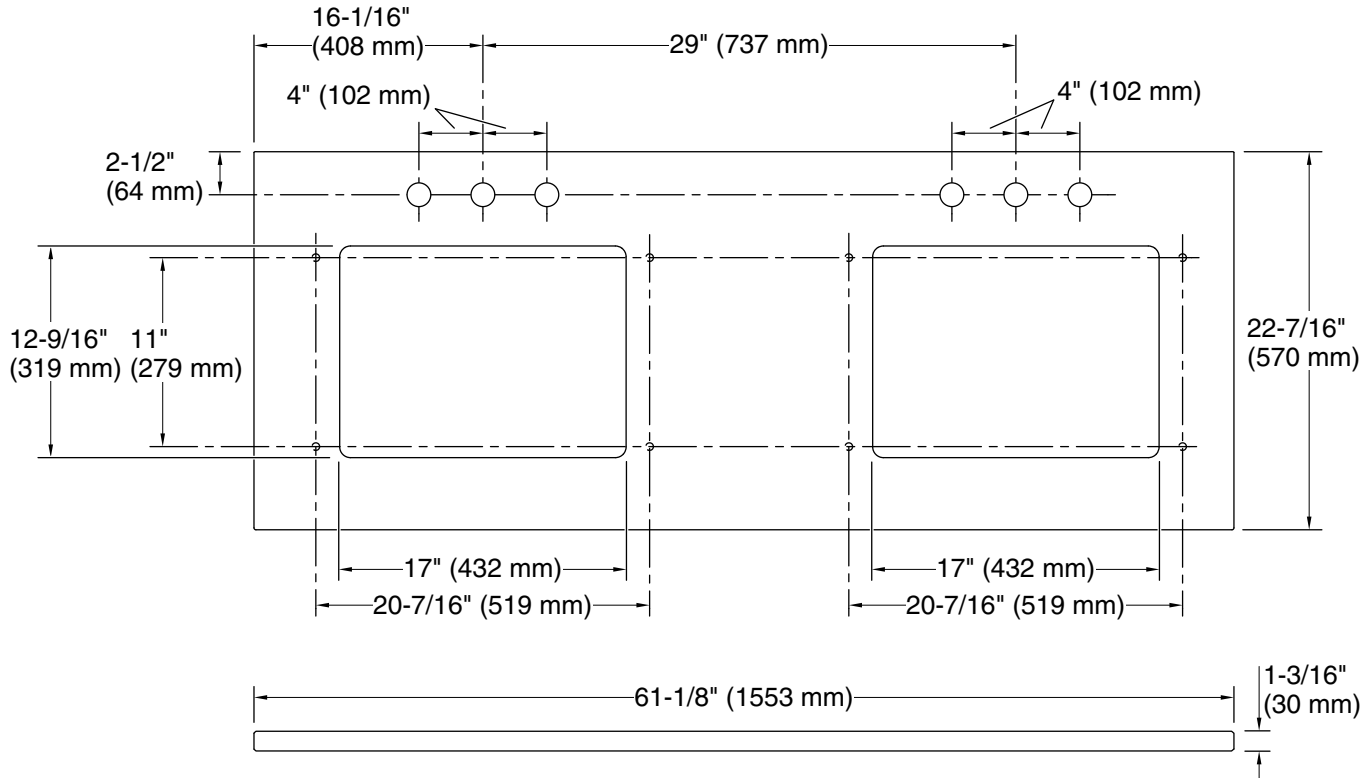

### Installation

- Vanity top
- Single faucet hole with pilot holes for optional 8" (203 mm) widespread faucet configuration

### Technical Information

All product dimensions are nominal.

Center(s): 8" (203 mm)

With overflow: No

Number of deck holes: 3