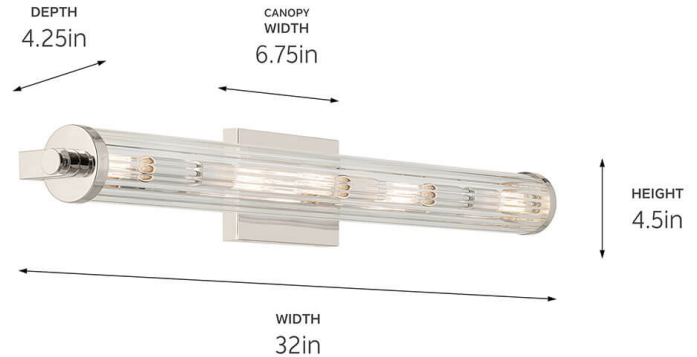

SPECIFICATIONS

Certifications/Qualifications

ADA Compliant	No
Prop65	No
DarkSky Approved	No
Location Rating	Damp
	kichler.com/warranty

Dimensions

Height	4.5"
Width	32"
Height From Center Of Wall Opening (Spec Sheet)	2.25"
Depth	4.25"
Weight	5.2 LBS
Canopy Height	1"
Canopy Width	6.75"
Canopy Depth	4.5"

Electrical

Input Voltage	120 V

Light Source

Light Source	Bulb
Lamp Included	Not Included
# Of Bulbs/LED Modules	5
Max Or Nominal Watt	40 W
Lamp Type	T
Socket Type	E12 (Candelabra)
Dimmable	Yes
Dimmable Notes	Dimmable when used with dimmer switch (sold separately); when using LED bulbs, see bulb manufacturer dimming specifications.

Mounting/Installation

Interior/Exterior	Interior Product
Mounting Weight	3.4 LBS
Lead Wire Length	6
Wire Connectors	Wire Nuts

FIXTURE ATTRIBUTES

Housing/Glass

Primary Material	Steel
Shade Included	No
Shade Dimensions	2.75 DIA X 30

Product/Ordering Information

SKU	45650PN
Finish	Polished Nickel
UPC	783927044158

Finishes

- Black
- Classic Pewter
- Natural Brass
- Polished Nickel