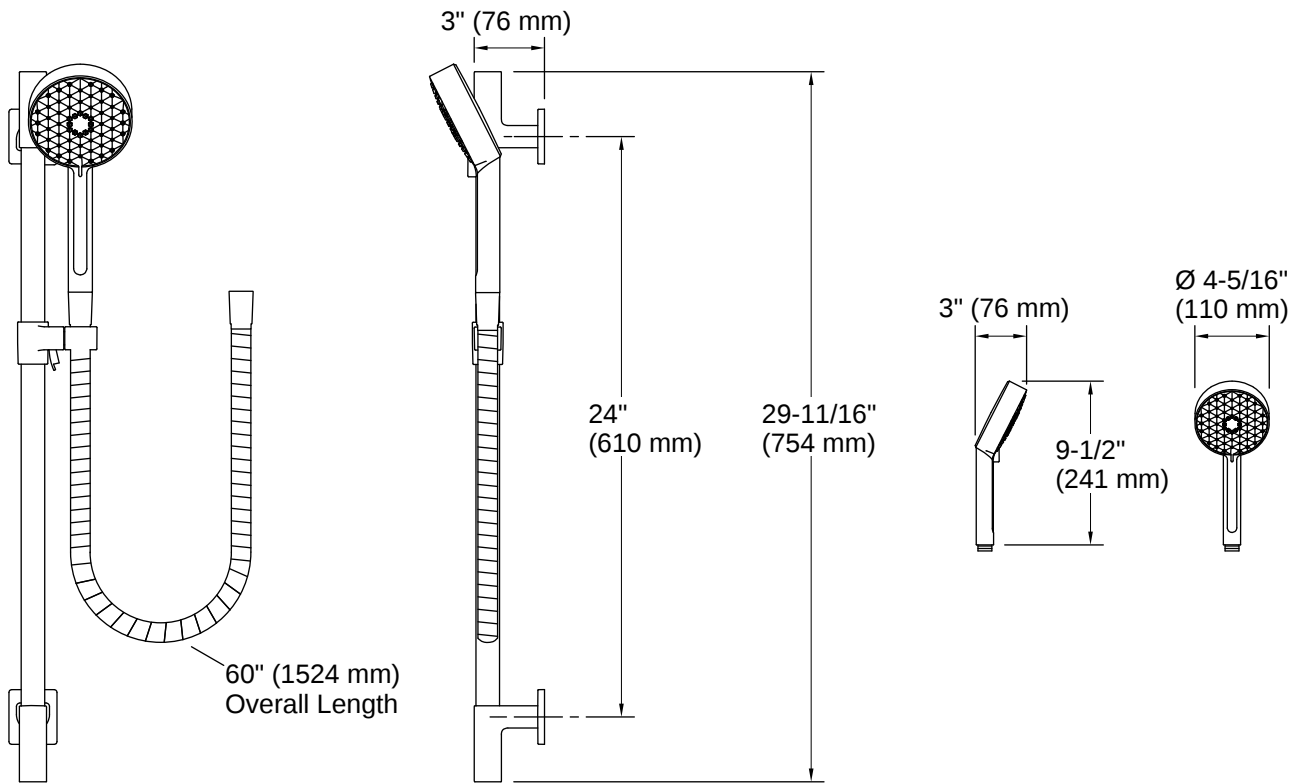

Installation

- Wall-mount

Installation Notes

Install this product according to the installation instructions.

Plumbing codes require approved backflow prevention devices to be installed in-line to handshowers. Please consult with local plumbing officials.

Mount the sidebar to stud framing or install backing support. For tile or other solid finish surfaces: Pre-drill mounting holes through surface material only; do not drill into the stud. For drywall surface: No pre-drill is required.