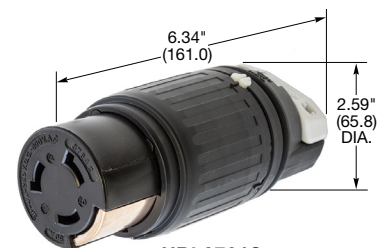

50 Amp, 250 Volts DC and 600 Volts AC

Plugs

Description	Cord Dia.	Catalog Number	
Nylon cover, thermoplastic polyester interior.	.830"-1.250" (21.08-31.75)	HBL3765C	HBL7765C

Note: See page B-60 for accessories.

HBL3765C

Flanged Inlets

Description	Catalog Number
Zinc plated steel casing, thermoset interior.	HBL3775 HBL7958
Zinc plated steel casing, thermoset interior with lift cover.	HBL3768 HBL7968

HBL3775

Connector Bodies

Description	Cord Dia.	Catalog Number	
Nylon cover, thermoplastic polyester interior.	.830"-1.250" (21.08-31.75)	HBL3764C	HBL7764C

Note: See page B-60 for accessories.

HBL3768

Receptacles

Description	Catalog Number
Black phenolic.	HBL3769 HBL7379

Note: See page B-60 for accessories.

HBL3764C

HBL3769

Important Note: Catalog numbers HBL7765C, HBL7958, HBL7968, HBL7764C, HBL7379 are for replacement use only. See other singly rated 50A Twist-Lock® devices in this section. HBL3700 series Twist-Lock devices do not interchange with any other devices in this section.