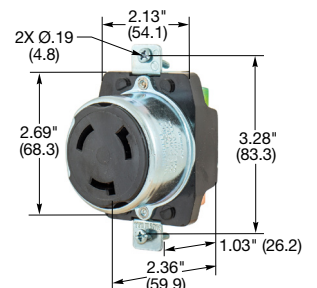

50 Amp, 250 Volts DC and 600 Volts AC

Plugs

Description	Cord Dia.	Catalog Number	
Nylon cover, thermoplastic polyester interior.	.830"-1.250" (21.08-31.75)	HBL3765C	HBL7765C

Note: See page B-60 for accessories.

HBL3765C

Flanged Inlets

Description	Catalog Number
Zinc plated steel casing, thermoset interior.	HBL3775 HBL7958
Zinc plated steel casing, thermoset interior with lift cover.	HBL3768 HBL7968

HBL3775

Connector Bodies

Description	Cord Dia.	Catalog Number	
Nylon cover, thermoplastic polyester interior.	.830"-1.250" (21.08-31.75)	HBL3764C	HBL7764C

Note: See page B-60 for accessories.

HBL3768

Receptacles

Description	Catalog Number
Black phenolic.	HBL3769 HBL7379

Note: See page B-60 for accessories.

HBL3764C

HBL3769

Important Note: Catalog numbers HBL7765C, HBL7958, HBL7968, HBL7764C, HBL7379 are for replacement use only. See other singly rated 50A Twist-Lock® devices in this section. HBL3700 series Twist-Lock devices do not interchange with any other devices in this section.