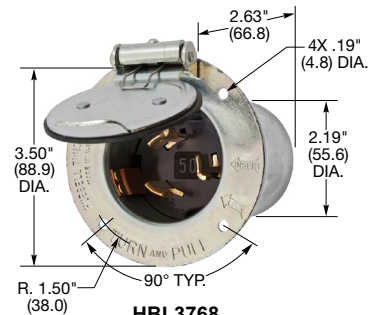

50 Amp, 250 Volts DC and 600 Volts AC

Plugs

Description	Cord Dia.	Catalog Number	
Nylon cover, thermoplastic polyester interior.	.830"-1.250" (21.08-31.75)	HBL3765C	HBL7765C

Note: See page B-60 for accessories.

HBL3765C

Flanged Inlets

Description	Catalog Number
Zinc plated steel casing, thermoset interior.	HBL3775 HBL7958
Zinc plated steel casing, thermoset interior with lift cover.	HBL3768 HBL7968

HBL3775

Connector Bodies

Description	Cord Dia.	Catalog Number	
Nylon cover, thermoplastic polyester interior.	.830"-1.250" (21.08-31.75)	HBL3764C	HBL7764C

Note: See page B-60 for accessories.

HBL3768

Receptacles

Description	Catalog Number
Black phenolic.	HBL3769 HBL7379

Note: See page B-60 for accessories.

HBL3764C

HBL3769

Important Note: Catalog numbers HBL7765C, HBL7958, HBL7968, HBL7764C, HBL7379 are for replacement use only. See other singly rated 50A Twist-Lock® devices in this section. HBL3700 series Twist-Lock devices do not interchange with any other devices in this section.