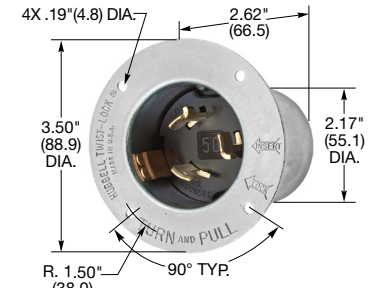

50 Amp, 250 Volts DC and 600 Volts AC

Plugs

Description	Cord Dia.	Catalog Number	
Nylon cover, thermoplastic polyester interior.	.830"-1.250" (21.08-31.75)	HBL3765C	HBL7765C

Note: See page B-60 for accessories.

HBL3765C

Flanged Inlets

Description	Catalog Number
Zinc plated steel casing, thermoset interior.	HBL3775 HBL7958
Zinc plated steel casing, thermoset interior with lift cover.	HBL3768 HBL7968

HBL3775

Connector Bodies

Description	Cord Dia.	Catalog Number	
Nylon cover, thermoplastic polyester interior.	.830"-1.250" (21.08-31.75)	HBL3764C	HBL7764C

Note: See page B-60 for accessories.

HBL3768

Receptacles

Description	Catalog Number
Black phenolic.	HBL3769 HBL7379

Note: See page B-60 for accessories.

HBL3764C

HBL3769

Important Note: Catalog numbers HBL7765C, HBL7958, HBL7968, HBL7764C, HBL7379 are for replacement use only. See other singly rated 50A Twist-Lock® devices in this section. HBL3700 series Twist-Lock devices do not interchange with any other devices in this section.