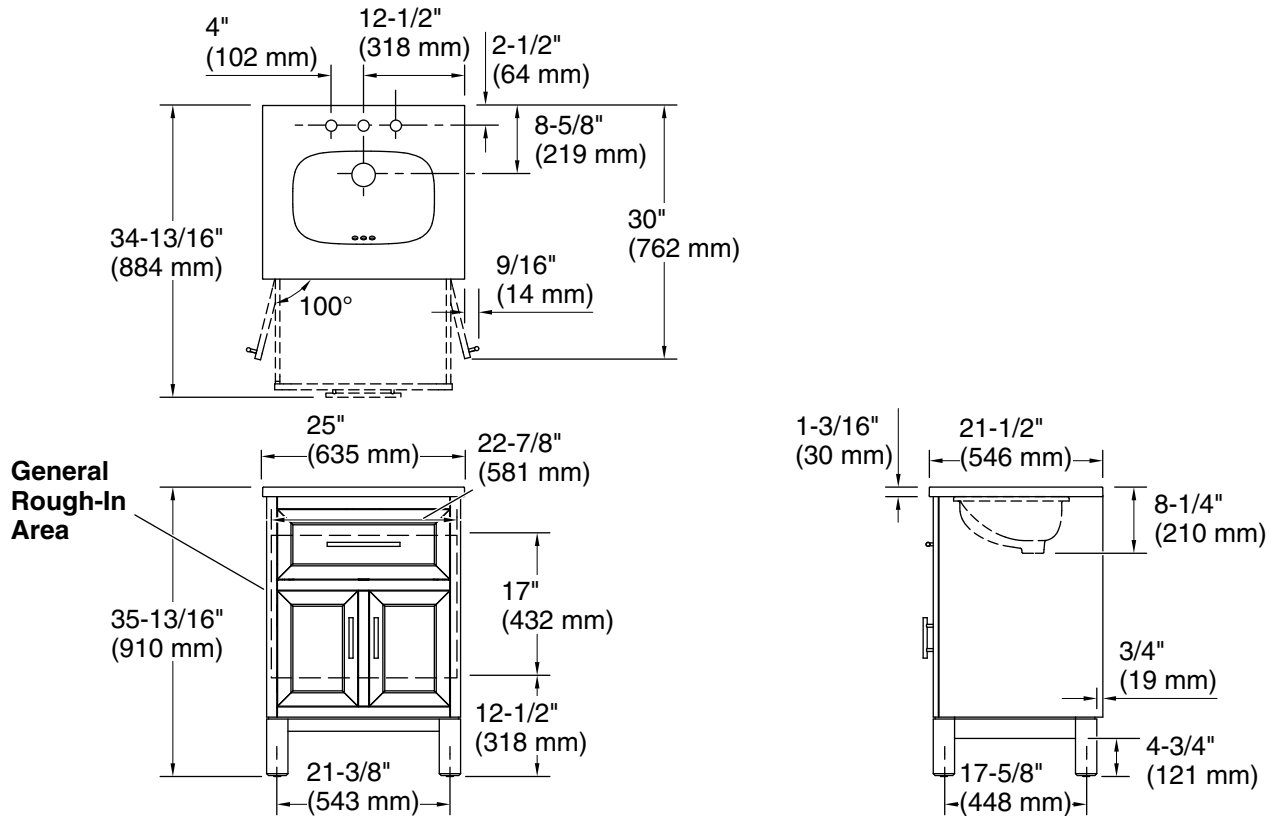

Features

- Set includes cabinet, precut quartz vanity top, sink, cabinet hardware
- Vanity top has 8" (203 mm) widespread faucet holes; requires deck-mount faucet (sold separately)
- Three-way adjustable slow-close door hinges for easy cabinet access
- Dovetail joint drawer construction
- Soft-close drawers and doors prevent slamming
- Brushed Nickel hardware included on the White and Atmos Grey vanities
- Coordinates with Pure White (PWH) quartz side splash (sold separately)
- Pure White (PWH) quartz vanity top adds beauty and long-lasting durability

Color tiles intended for reference only.

Color	Code	Description
	0	White
	1WT	Mohair Grey

Technical Information

All product dimensions are nominal.

Lighting included: No

Notes

Install this product according to the installation instructions.