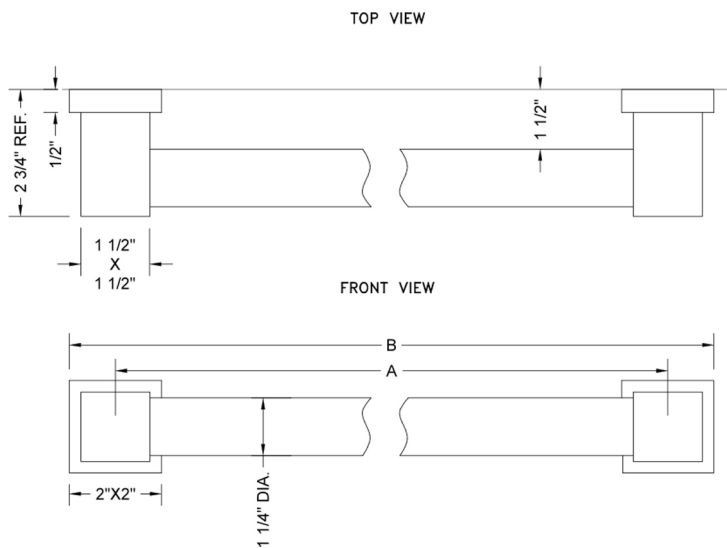

24" CUBIX® Straight Grab Bar

Model #: 4324-

FEATURES:

- ADA compliant when properly installed
- All brass construction, fully polished & plated
- Style to complement CUBIX® collection
- All grab bars can be custom sized. Contact JACLO for pricing & availability
- Optional handshower sliders and toilet paper/wash cloth holders can be added only upon initial order
- Not available in BKN, PCU, or PG
- NOT AVAILABLE in SG for lengths of 42" or longer

SPECIFICATION DRAWING:

BRASS LUXURY GRAB BARS			
PART. #	DESCRIPTION	A	B
4312-XXX	12" GRAB BAR	12"	14"
4316-XXX	16" GRAB BAR	16"	18"
4318-XXX	18" GRAB BAR	18"	20"
4324-XXX	24" GRAB BAR	24"	26"
4332-XXX	32" GRAB BAR	32"	34"
4336-XXX	36" GRAB BAR	36"	38"
4342-XXX	42" GRAB BAR	42"	44"
4348-XXX	48" GRAB BAR	48"	50"