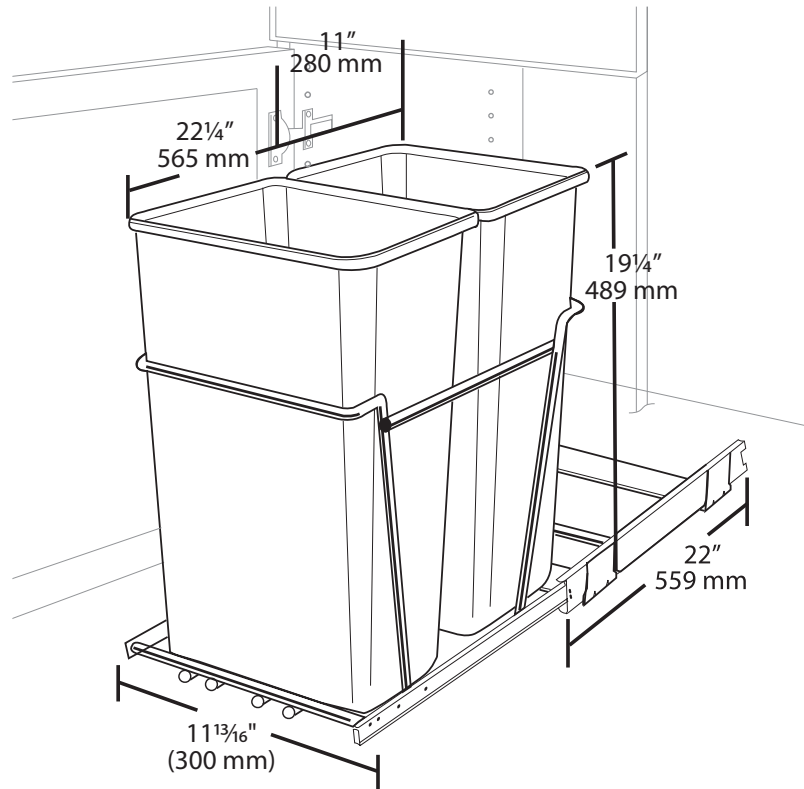

RV-PB Series

Double Pullout Waste Containers

Double 27 QT.

Double 35 QT.