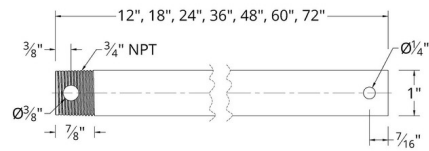

### Specifications

COLOR	N/A
BODY FINISH	Satin Brass
WATTAGE	N/A
DIMMER	N/A
DIMENSIONS	36\"L x 0.75\"W
BULB	N/A

CLICK TO VIEW PRODUCT

Notes: