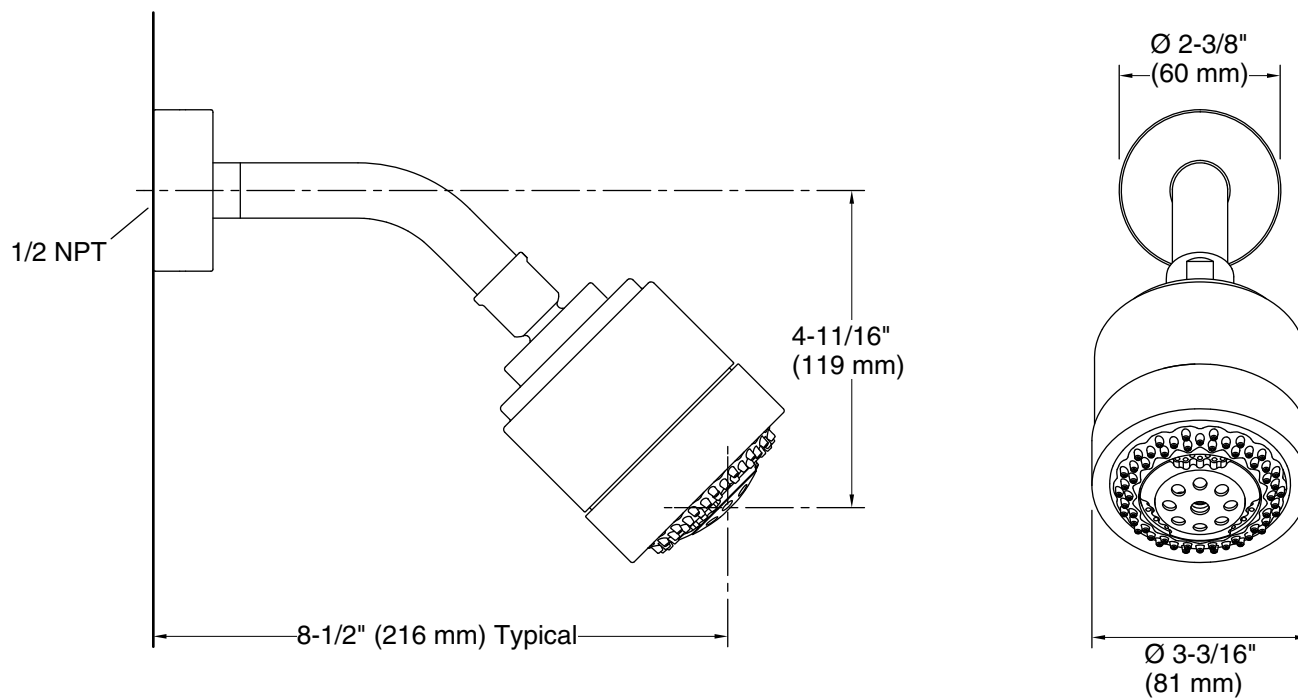

KALLISTA®

KALLISTA Showerhead with Arm P21501-00

Features

- A selection of products within this collection is in stock and ready to ship. Please visit kallista.com/readytoship for the complete list of Ready-to-Ship products and finishes
- High-quality solid-brass construction for durability and reliability
- Three spray options available with a simple turn (wide coverage spray, rhythmic pulse spray, and soft aerated spray)
- Easy-to-clean sprayface resists mineral buildup
- 1.75 gpm (6.6 lpm) maximum flow rate
- Wall-mount installation

KALLISTA®

KALLISTA
Showerhead with Arm
P21501-00

Technical Information

All product dimensions are nominal.

Drain included: No

Drain with
overflow: No

Shower/Rainhead rated max flow: 1.75 gal/min (6.6 l/min)