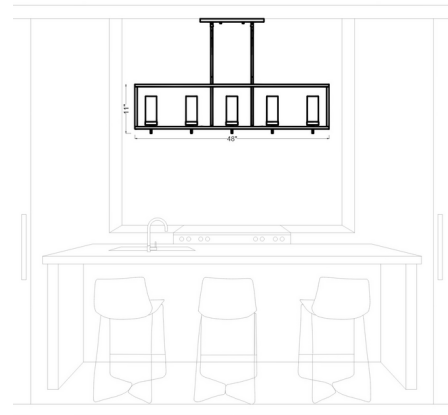

CLICK TO VIEW PRODUCT

Notes: