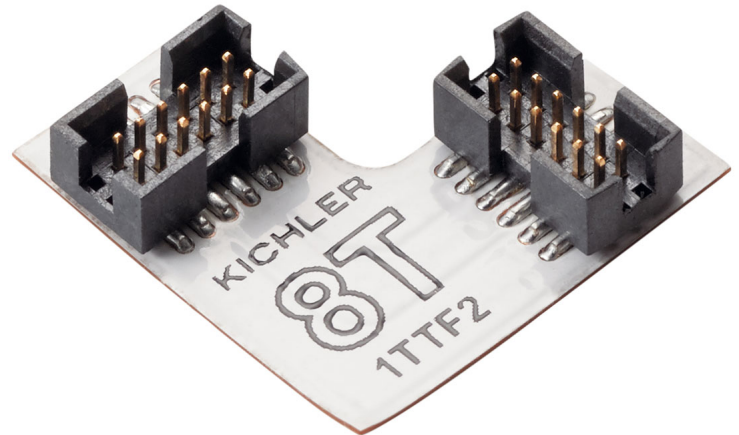

SPECIFICATIONS

Certifications/Qualifications

ADA Compliant	No
Prop65	No
Dark Sky Compliant	No
Location Rating	Dry
	kichler.com/warranty

Dimensions

Height	0.5"
Length	0.75"
Width	0.75"
Weight	0.75 LBS

Electrical

Input Voltage	24 V
---------------	------

Light Source

Dimmable	No
----------	----

Mounting/Installation

Interior/Exterior	Interior Product
Mountable On Wall Or Ceiling	No
Mounting Weight	0.75 LBS
Modular	No

FIXTURE ATTRIBUTES

Housing/Glass

Primary Material	Plastic
Shade Included	No

Product/Ordering Information

SKU	8T1TTF2WH
Finish	White Material (Not Painted)
UPC	783927575508

Finishes

- White Material (Not Painted)