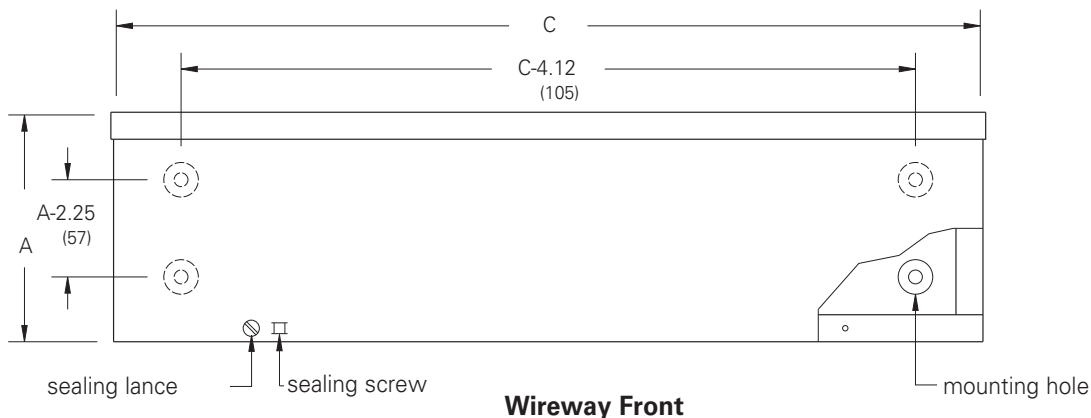

Discount Schedule: A2

Subclass: AM1 - Painted & Z50 - Galvanized

Notes: We can provide special sizes, finishes and other modifications. Consult the factory for your special requirements.