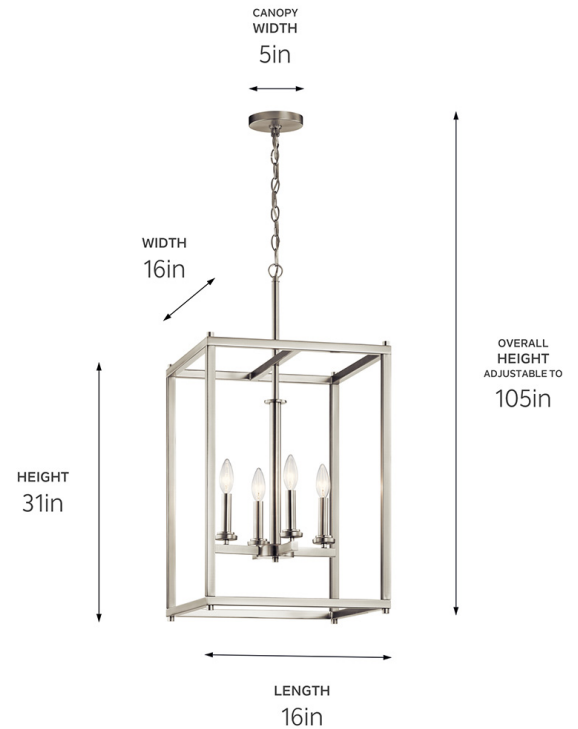

SPECIFICATIONS

Certifications/Qualifications

Prop65	No
Location Rating	Dry kichler.com/warranty

Dimensions

Height	31"
Overall Height	105"
Length	16"
Width	16"
Weight	12.5 LBS
Canopy Width	5"
Canopy Depth	1"
Chain/Stem Length	72"

Electrical

Input Voltage	120 V

Light Source

Light Source	Bulb
Lamp Included	Not Included
# Of Bulbs/LED Modules	4
Max Or Nominal Watt	60 W
Lamp Type	B
Socket Type	E12 (Candelabra)
Dimmable	Yes
Dimmable Notes	Dimmable when used with dimmer switch (sold separately); when using LED bulbs, see bulb manufacturer dimming specifications.

Mounting/Installation

Interior/Exterior	Interior Product
Mounting Weight	12.5 LBS
Modular	No
Lead Wire Length	120

FIXTURE ATTRIBUTES

Housing/Glass

Primary Material	Steel
Shade Included	No

Product/Ordering Information

SKU	43998NI
Finish	Brushed Nickel
UPC	783927531894

Finishes

- Black
- Brushed Nickel
- Chrome
- Natural Brass
- Olde Bronze