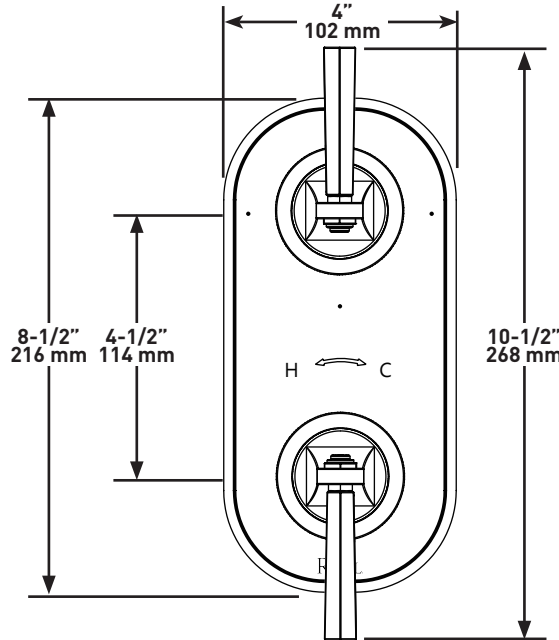

**DESCRIPTION**

- Temperature control with diverter
- Up to 5 functions depending on chosen rough
- Rough valve sold separately. Select one:
  - Order R1051BV 1/2" therm. dedicated 1 function rough valve
  - Order R1052BD 1/2" therm. dedicated 2 function rough valve
  - Order R1053BD 1/2" therm. dedicated 3 function rough valve
  - Order R1055BD 1/2" therm. shared 5 function rough valve

## SPECIFICATIONS

**MODELLE™**

1/2" Thermostatic Trim With Diverter

**MODELS:** TMD12W2LM

**For warranty or additional information, contact:**

U.S.A.  
[houseofrohl.com/support](http://houseofrohl.com/support)  
 1-800-777-9762