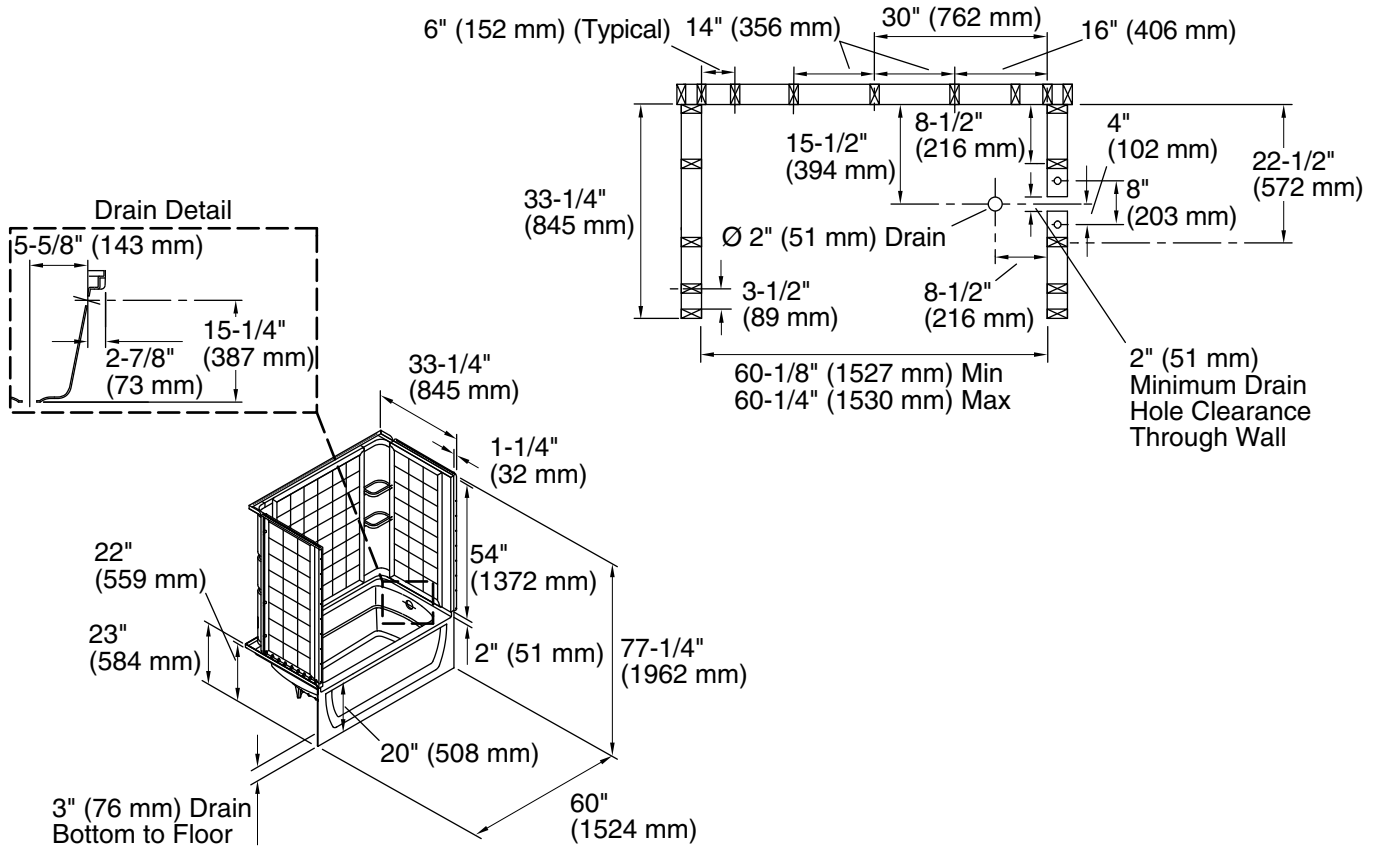

Ensemble™ Tile

60" x 32" Vikrell® bath/shower, right above-floor drain
71120122

Features

- 20" apron
- Tongue-and-groove walls with snap-together installation
- Tile look
- Corner shelves
- 3" (76 mm) drain-to-floor clearance for above-floor drain installation

K-23726 Drain treatment

Included Components

- 71124100 60" x 32" Vikrell® bath/shower wall set
- 71121122 60" x 32" Vikrell® bath, right above-floor drain

Codes/Standards

- CSA B45.5/IAPMO Z124
- ASTM E162
- ASTM E662
- HUD, UM Bulletin 73

STERLING® Vikrell® or Acrylic Baths and Shower Bases Ten-Year Limited Warranty

See website for detailed warranty information.

Technical Information

All product dimensions are nominal.

Drain location:	Right
Basin area, bottom:	42" x 20" (1067 mm x 508 mm)
Basin area, top:	54" x 26" (1372 mm x 660 mm)
Water depth:	13" (330 mm)
Water capacity:	51 gal (193.1 L)
Minimum flat for door:	3" (76 mm)
Maximum door height:	55-1/2" (1410 mm)
Maximum door width:	57-11/16" (1465 mm)

Notes

Install this product according to the installation instructions.
Studs should be positioned roughly as shown. Double studding is recommended for pivot shower door installations.