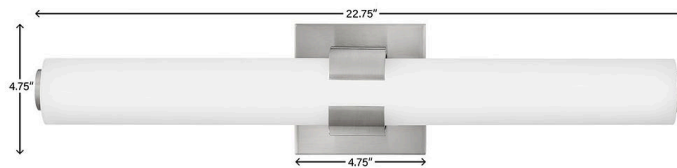

### MEDIUM LED VANITY

Bold and balanced are the defining elements of Aiden. A striking, signature cuff centers the etched white glass baton, while matching end caps complete the simple symmetry. The clean transitional silhouette can be mounted vertically or horizontally with Invisimount for a look that is as flexible as it is fashionable.

DETAILS	
FINISH:	Brushed Nickel
MATERIAL:	Steel
GLASS:	Etched White
DIMMABLE:	YES - CL TYPE DIMMER (SSL7A)

DIMENSIONS	
WIDTH:	22.8"
HEIGHT:	4.8"
WEIGHT:	3lb
BACK PLATE:	4.75" Sq.
EXTENSION:	3.8"
TOP TO OUTLET:	2.5"