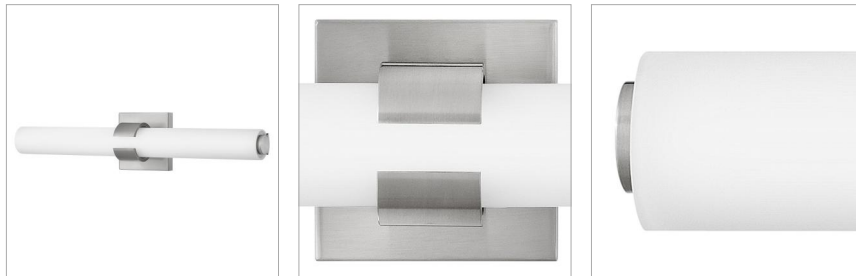

### MEDIUM LED VANITY

Bold and balanced are the defining elements of Aiden. A striking, signature cuff centers the etched white glass baton, while matching end caps complete the simple symmetry. The clean transitional silhouette can be mounted vertically or horizontally with Invisimount for a look that is as flexible as it is fashionable.

DETAILS	
FINISH:	Brushed Nickel
MATERIAL:	Steel
GLASS:	Etched White
DIMMABLE:	YES - CL TYPE DIMMER (SSL7A)

DIMENSIONS	
WIDTH:	22.8"
HEIGHT:	4.8"
WEIGHT:	3lb
BACK PLATE:	4.75" Sq.
EXTENSION:	3.8"
TOP TO OUTLET:	2.5"

LIGHT SOURCE	
LIGHT SOURCE:	Integrated LED
LED NAME:	LEVO98-532
WATTAGE:	36w LED *Included
VOLTAGE:	120v
LUMENS:	2900
CRI:	93
INCANDESCENT EQUIVALENCY:	4 x 60w
DIMMABLE:	YES - CL TYPE DIMMER (SSL7A)

SHIPPING	
CARTON LENGTH:	26.5
CARTON WIDTH:	7.5
CARTON HEIGHT:	10.5
CARTON WEIGHT:	5

#### PRODUCT DETAILS:

- Invisimount hardware is hidden on the backplate for a clean silhouette
- This fixture can be mounted vertically
- This fixture can be mounted horizontally
- Damp Rated
- ADA compliant design provides added accessibility and maximum clearance
- LED components carry a 5-year limited warranty
- Bold silhouette with dramatic details creates a modern statement
- Energy-efficient integrated LED - safer for the environment and low maintenance