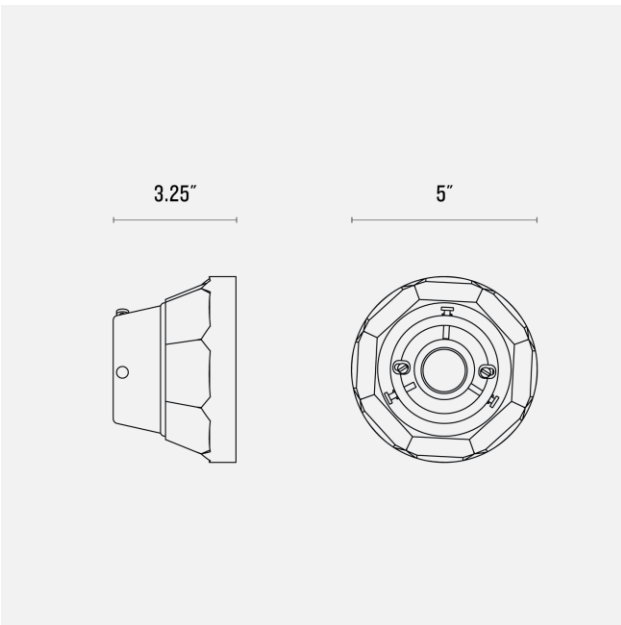

SCHOOLHOUSE

Norfolk Sconce 2.25"

Application: Wall Sconce

Product Origin: Processed and assembled in Portland, Oregon using ethically-sourced domestic and global components.

UL Listed: Yes

Max Wattage: 60 W

Voltage: 120/220 V

Location Rating: Damp

Dimensions:

Overall: 5" H x 5" W x 3.25" D

Materials: Ceramic

One year guarantee

Ceramic Option(s)

Black
(BK)