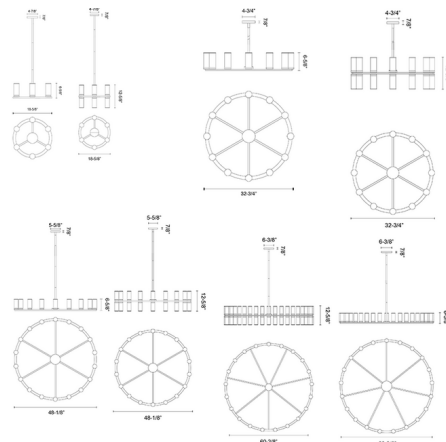

Shown in natural brass / clear

CLICK TO VIEW PRODUCT

Notes: