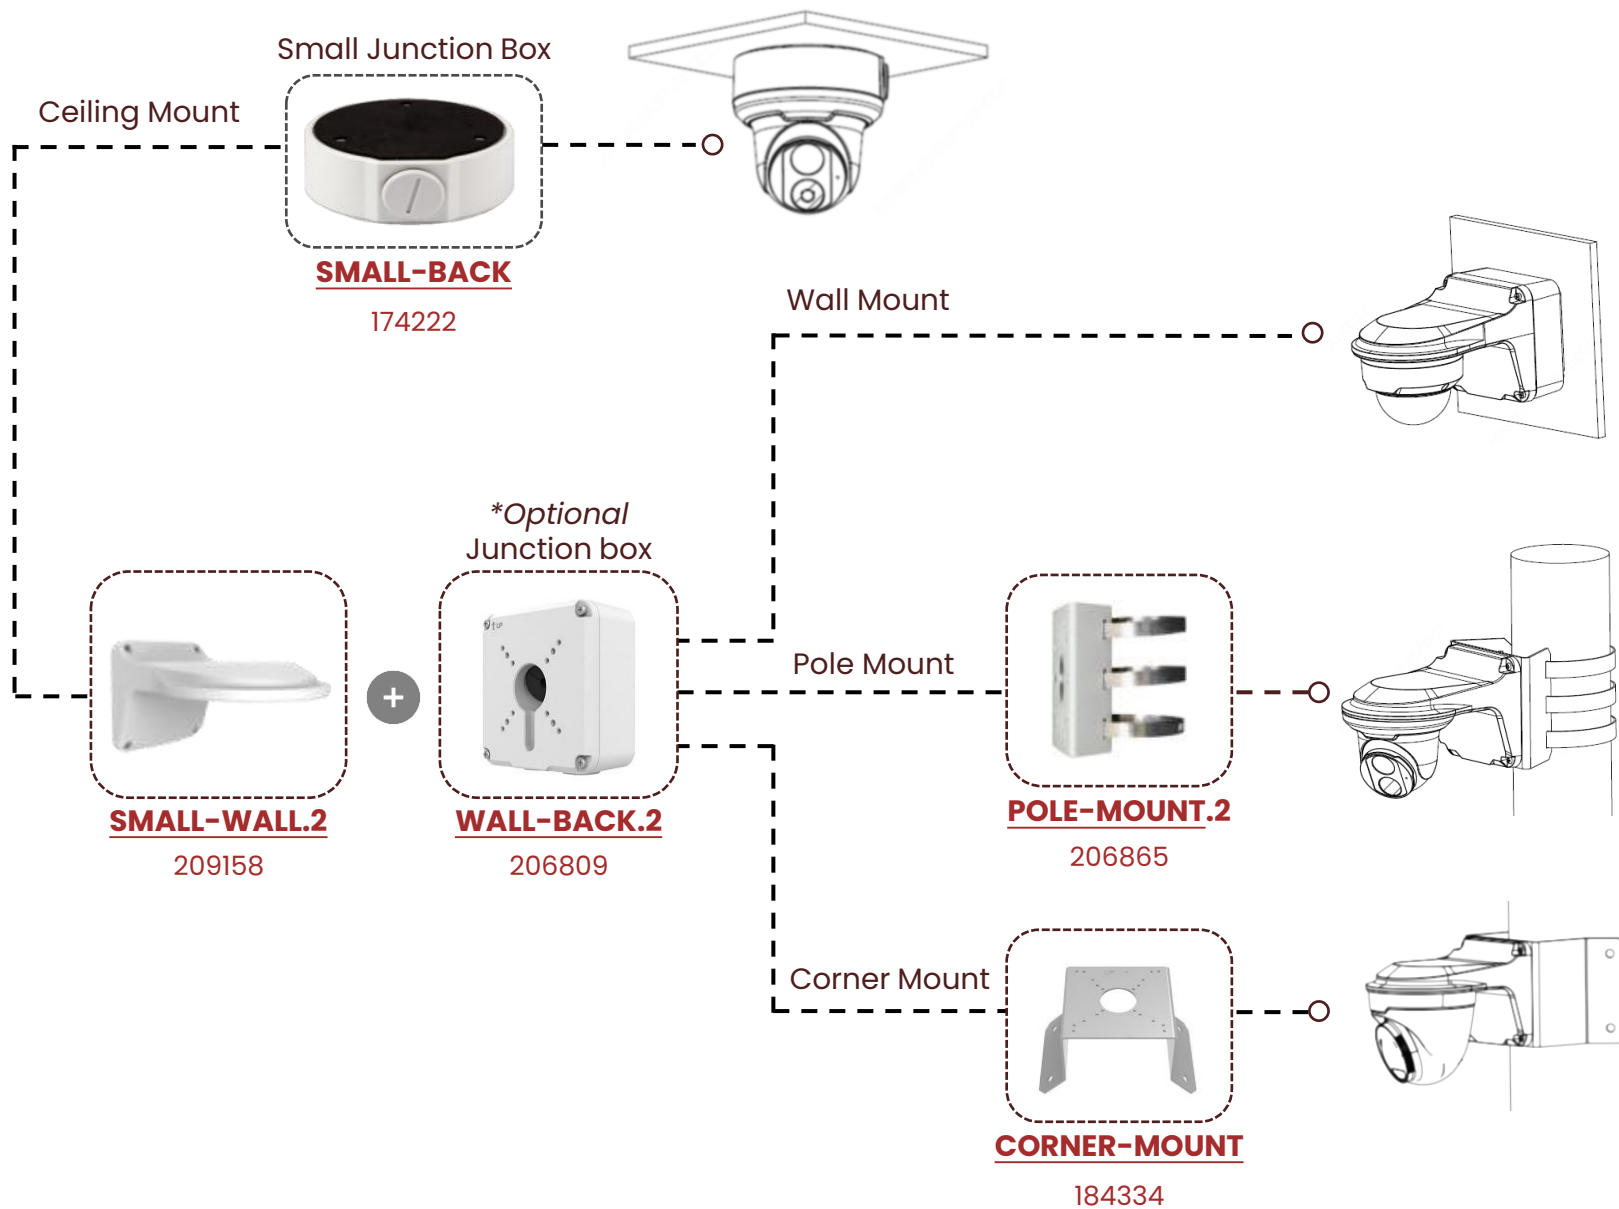

## Electric-Box Transfer Plate

Aluminum alloy electric-box transfer plate (junction box adapter) designed for mounting dome, bullet, and turret cameras.

**SMALL-1GANG**  
185222

TRIM RING

IN-WALL BRACKET

MOUNTING BASE WITH CAMERA

## LARGE-BACK-BK

(186323)

**IP8T-RB-DNL-BK**  
(186318)

**IP5T-RB-DNL-BK**  
(186326)

*Ideal for BLACK Cameras*

These boxes conceal cabling and feature 3/4" NPS/NPT threading for conduits.

# DOME/TURRET (SM)

ILLUMIVUE™ BY MSTR

**TVI2T-NC-NL**  
(187386)

**IP4T-NC**  
(174211)

**TVI5T-NC-NL**  
(187388)

**IP4T-NL**  
(179701)

**IP5T-NC**  
(207808)

**IP8T-NC.2**  
(181819)

**IP5VD-NC.2**  
(179398)

**IP8VD-NC**  
(178680)

**IP5MVD-DNL**  
(207704)