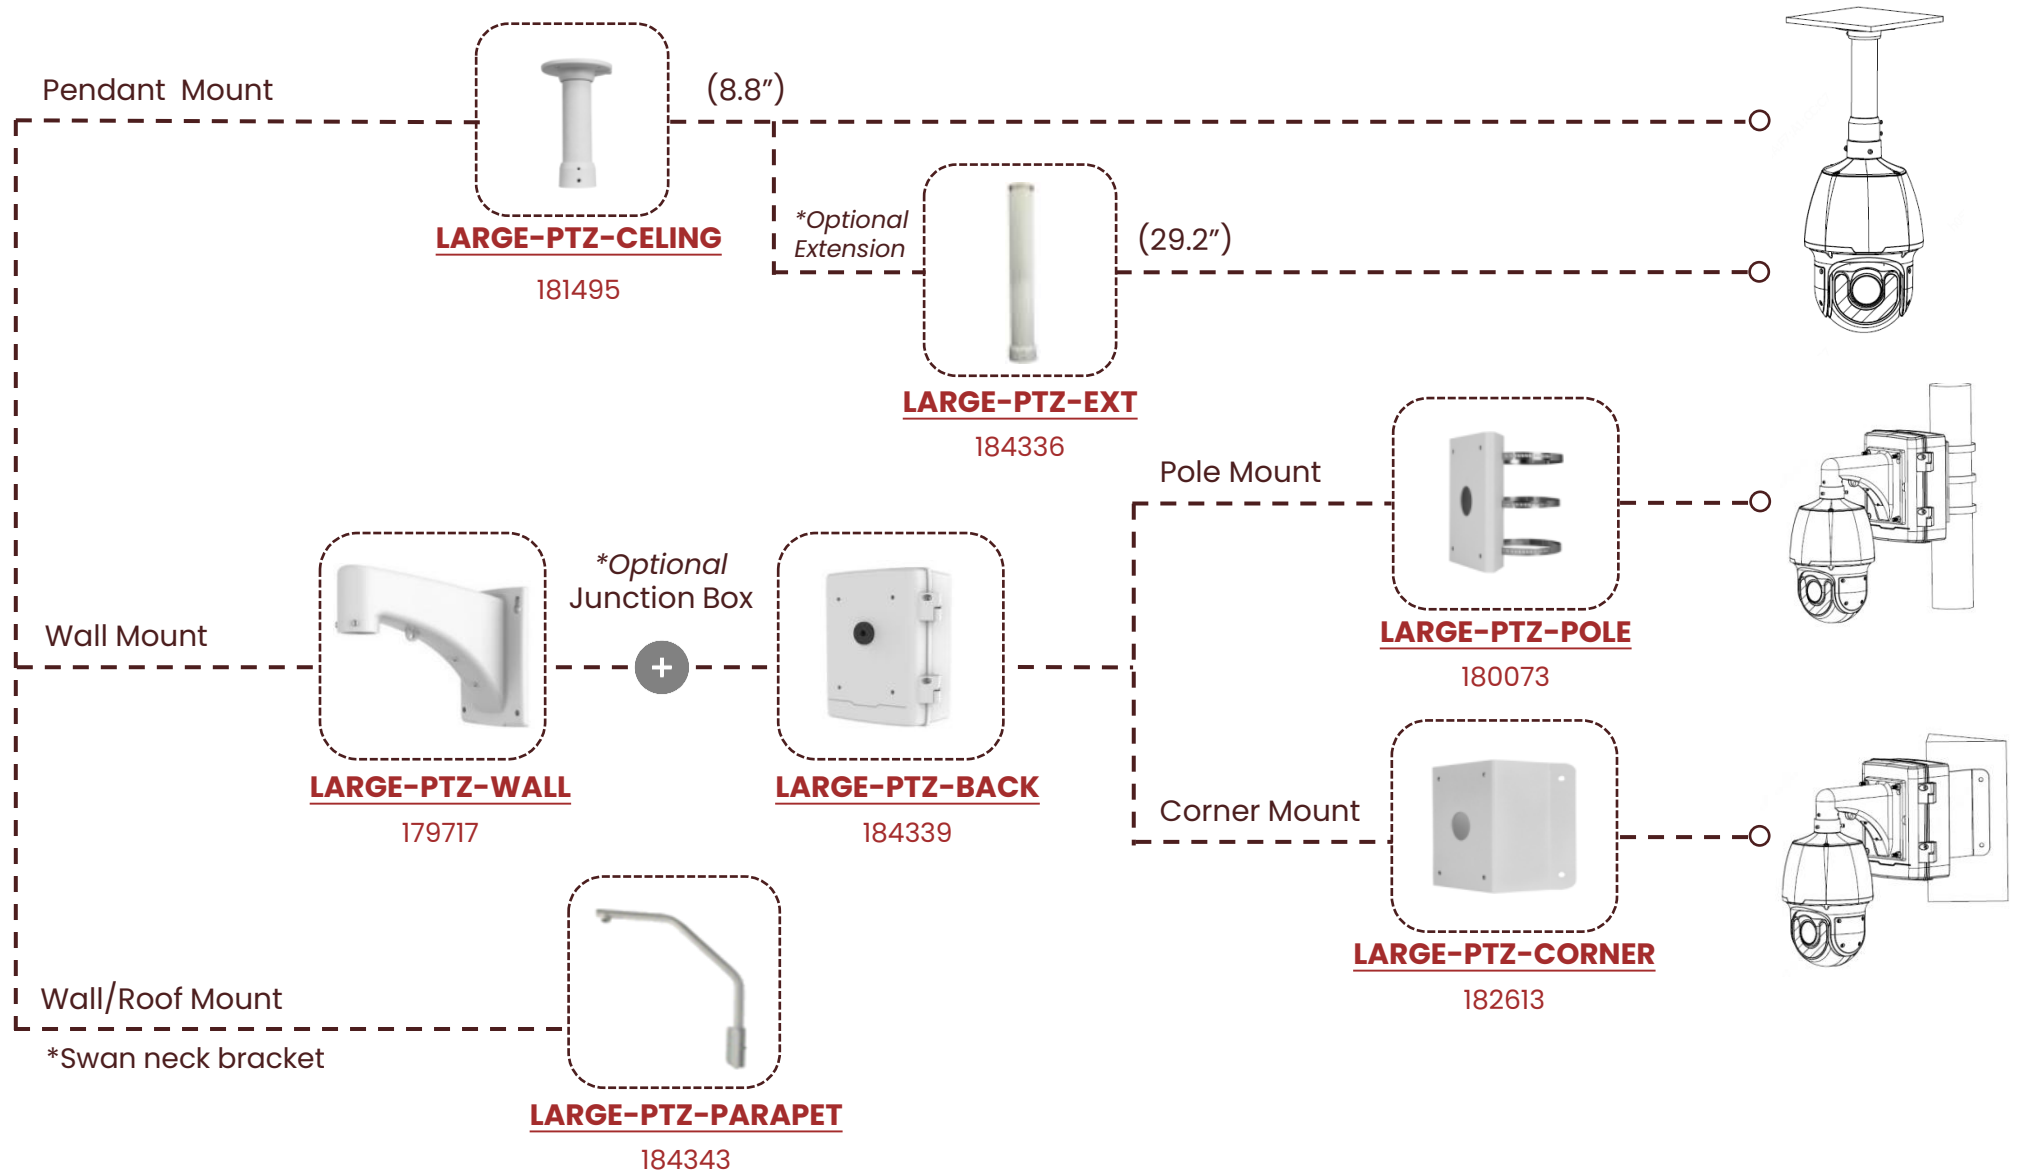

## Electric-Box Transfer Plate

Aluminum alloy electric-box transfer plate (junction box adapter) designed for mounting dome, bullet, and turret cameras.

**SMALL-1GANG**  
185222

TRIM RING

IN-WALL BRACKET

MOUNTING BASE WITH CAMERA

# Mini PTZ (Pan/Tilt/Zoom)

ILLUMIVUE™ BY MSTR

**IP5PTZ-RBD-NV**  
(191122)

# PTZ (Pan/Tilt/Zoom)

ILLUMIVUE™ BY MSTR

**IP5PTZDL25X-NL**  
(207705)

**IP4PTZ25X-NC**  
(179716)

# 360° MULTIVIEW

ILLUMIVUE™ BY MSTR

**IP20MVQL-NC/CAP**  
(179716)

ILLUMIVUE™ BY  
MSTR