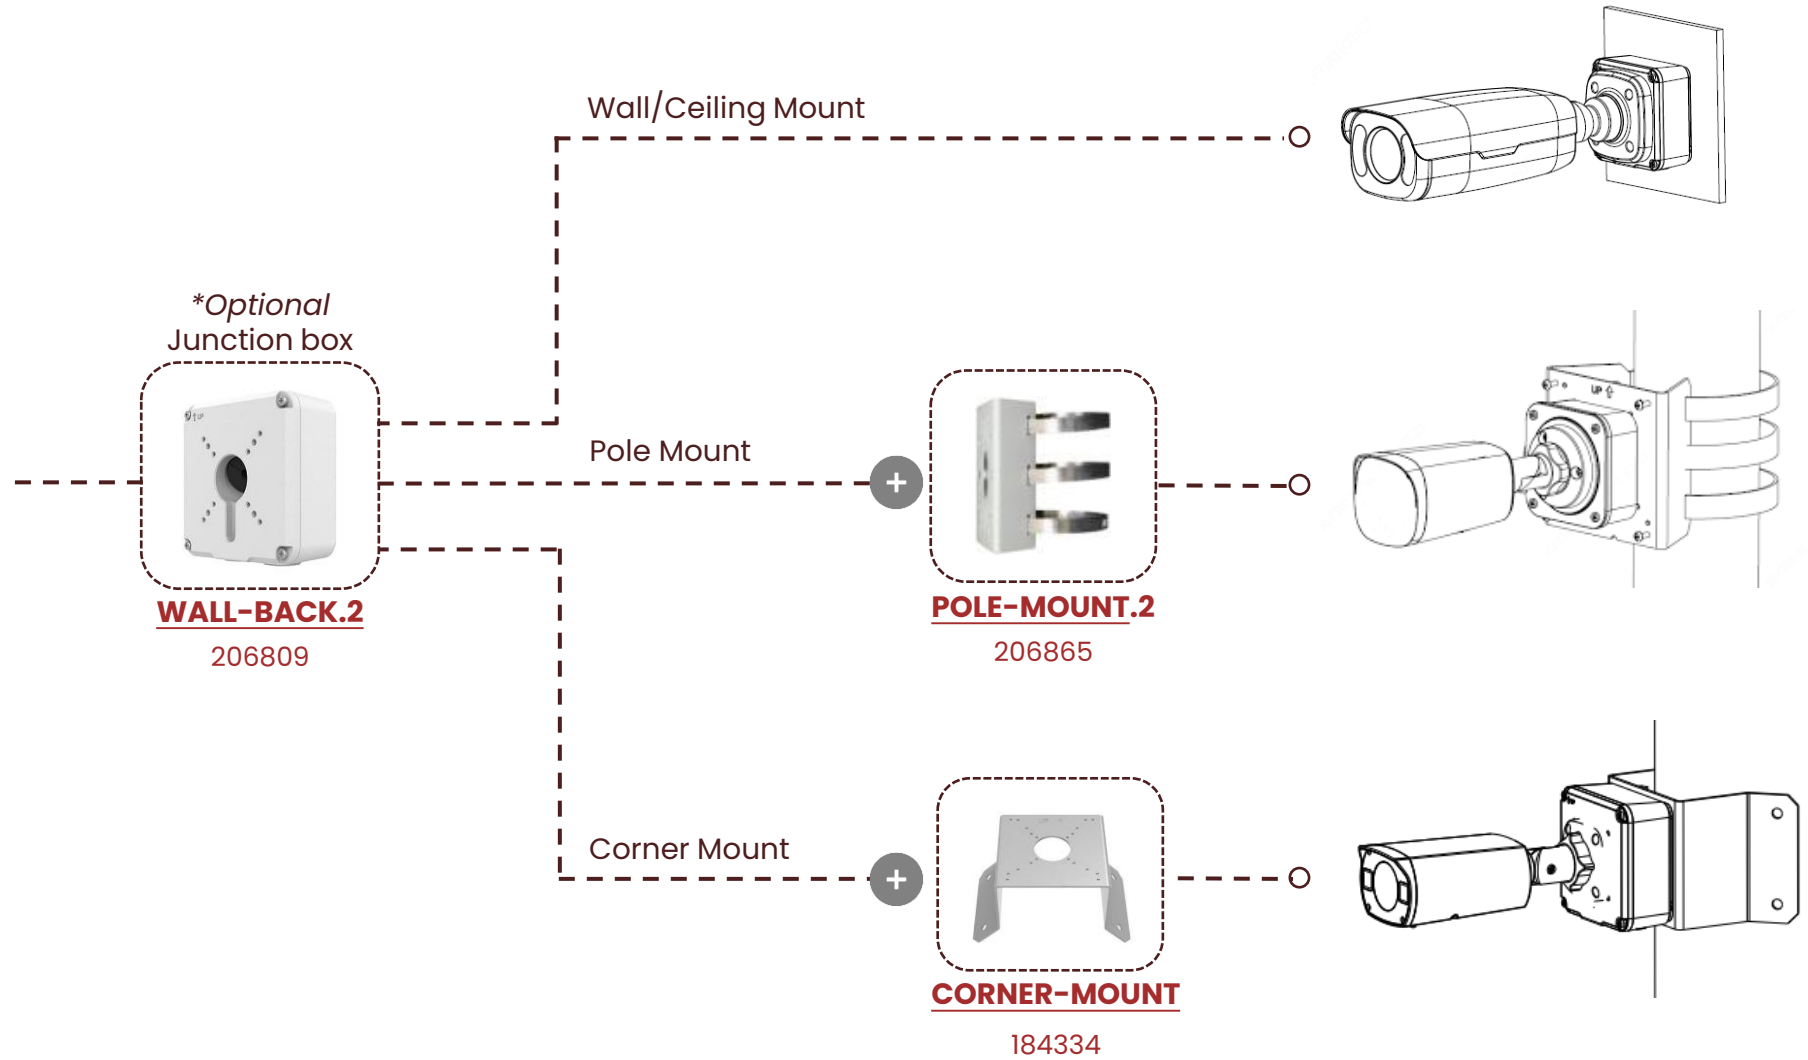

## Electric-Box Transfer Plate

Aluminum alloy electric-box transfer plate (junction box adapter) designed for mounting dome, bullet, and turret cameras.

**SMALL-1GANG**  
185222

TRIM RING

IN-WALL BRACKET

MOUNTING BASE WITH CAMERA

(7.9")

(19.7")

*\*Optional  
Extension*

**CEILING-EXT**  
179177

# BULLET

ILLUMIVUE™ BY MSTR

**IP8B-RB-DNL**  
(189698)

**IP4BVF-NL**  
(179715)

**IP4BDL-NL**  
(180085)

# LICENSE PLATE

ILLUMIVUE™ BY MSTR

**IP2BLPR-NC**  
(178844)

*\*Wall/Ceiling Mount Included*

Wall Mount

*\*Wall/Ceiling Mount Included*

Ceiling Mount

Pole Mount