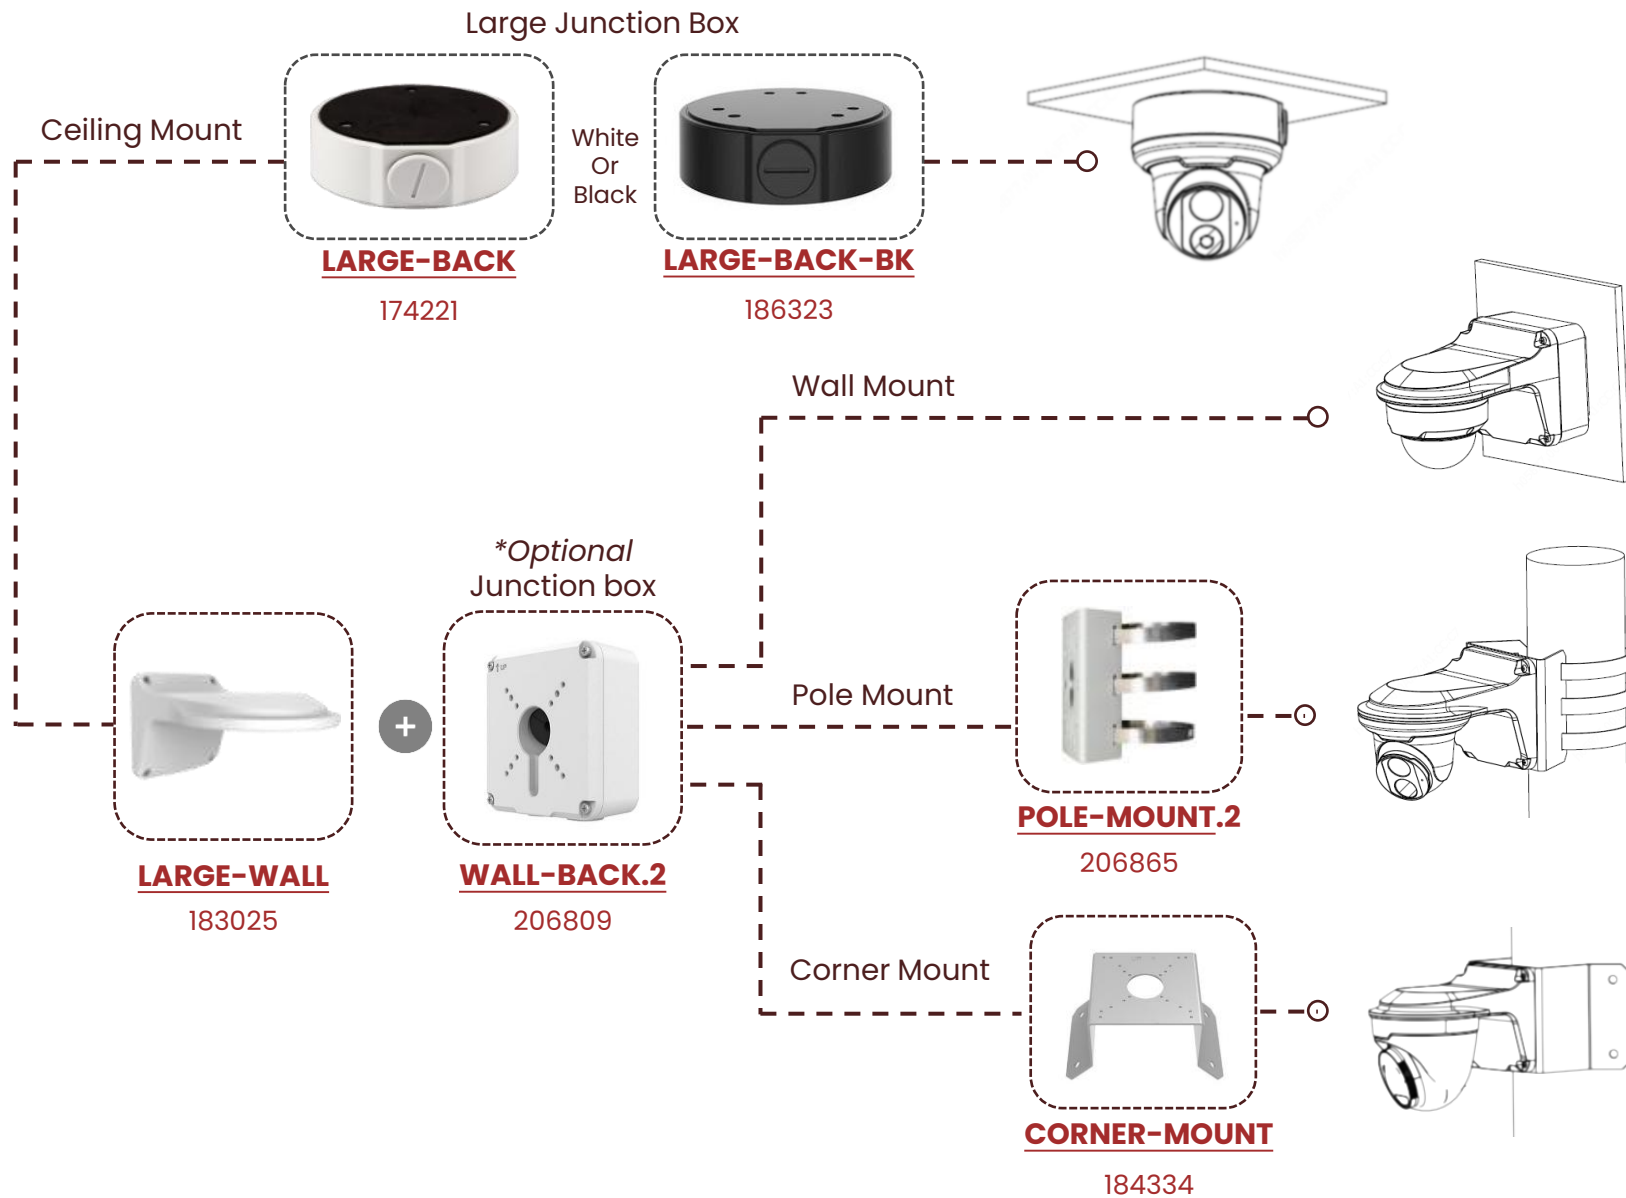

## Electric-Box Transfer Plate

Aluminum alloy electric-box transfer plate (junction box adapter) designed for mounting dome, bullet, and turret cameras.

**SMALL-1GANG**  
185222

TRIM RING

IN-WALL BRACKET

MOUNTING BASE WITH CAMERA

# DOME/TURRET (LG)

ILLUMIVUE™ BY MSTR

**IP8T-RB-DNL**  
(186313)

**IP8T-RB-DNL-BK**  
(186318)

**IP4TVF-NC.2**  
(182256)

**IP5VDVF-NC**  
(179704)

**IP8TDL-RB-DNL**  
(189072)

**IP12VD360-IR**  
(184924)

Ceiling Mount

Extra Large  
Junction Box

**XLARGE-BACK**

184513

Ceiling Mount

Large  
Junction Box

**LARGE-BACK**

174221