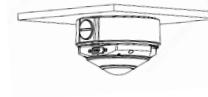

JUNCTION BOX