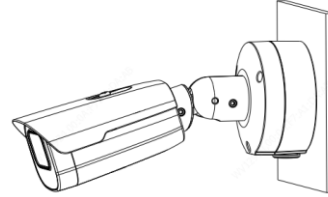

## Electric-Box Transfer Plate

Aluminum alloy electric-box transfer plate (junction box adapter) designed for mounting dome, bullet, and turret cameras.

**SMALL-1GANG**  
185222

TRIM RING

IN-WALL BRACKET

MOUNTING BASE WITH CAMERA

# LICENSE PLATE

ILLUMIVUE™ BY MSTR

**IP2BLPR-NC**  
(178844)

*\*Wall/Ceiling Mount Included*

Wall Mount

*\*Wall/Ceiling Mount Included*

Ceiling Mount

Pole Mount