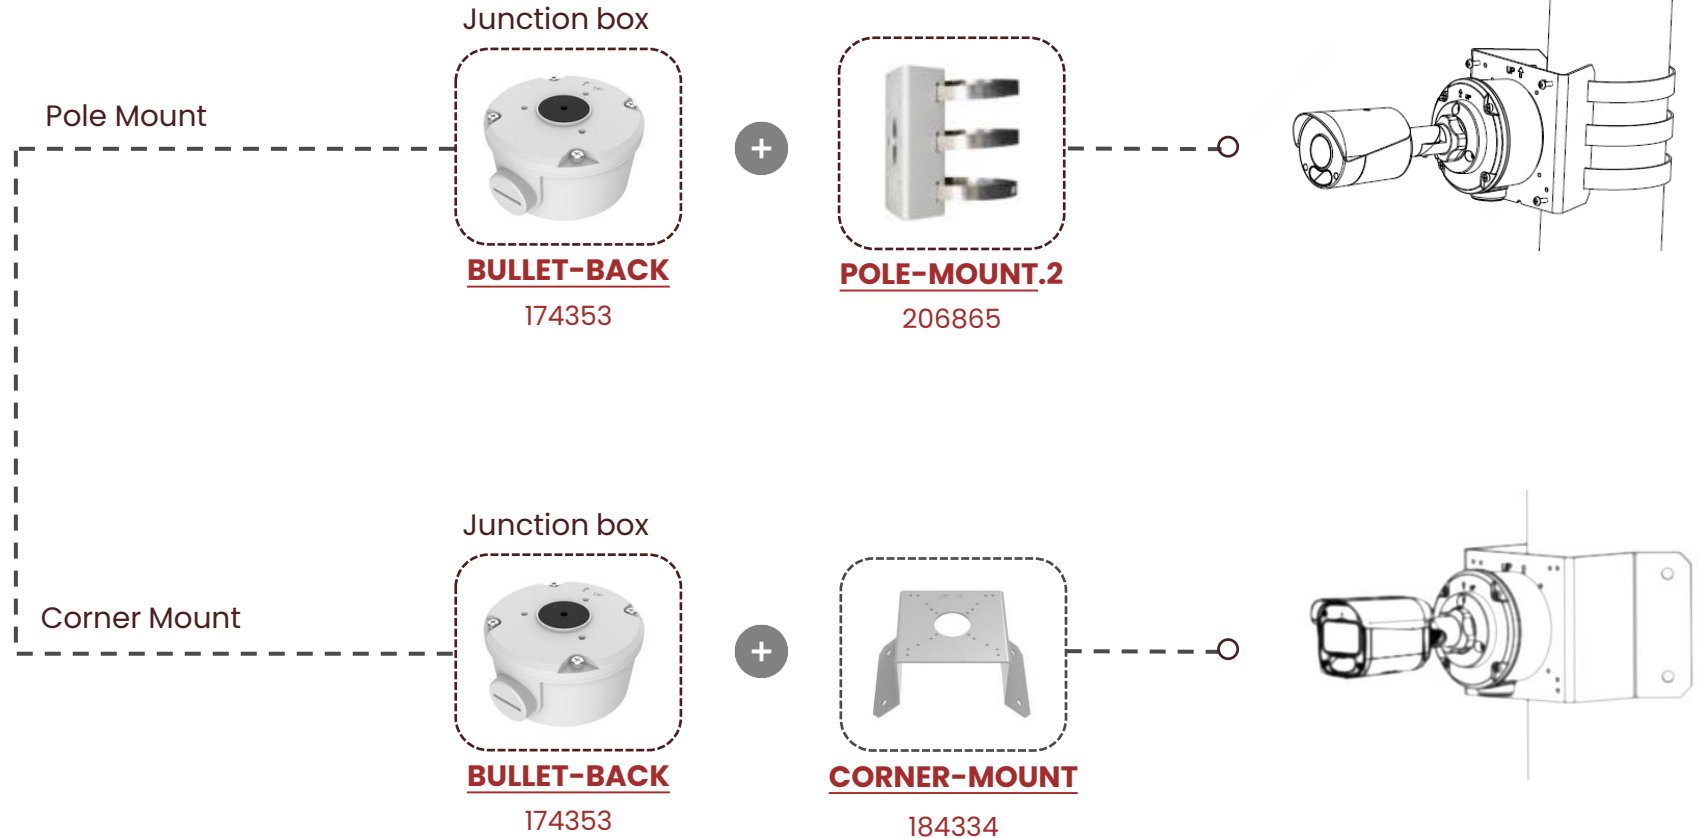

## Electric-Box Transfer Plate

Aluminum alloy electric-box transfer plate (junction box adapter) designed for mounting dome, bullet, and turret cameras.

**SMALL-1GANG**  
185222

TRIM RING

IN-WALL BRACKET

MOUNTING BASE WITH CAMERA

# Mini BULLET

ILLUMIVUE™ BY MSTR

**IP5B-NC**  
(208259)

**IP4B-NC**  
(174210)

**TVI5B-NC-NL**  
(188447)

**IP5BVF-NC**  
(178678)

# LICENSE PLATE

ILLUMIVUE™ BY MSTR

**IP2BLPR-NC**  
(178844)

*\*Wall/Ceiling Mount Included*

Wall Mount

*\*Wall/Ceiling Mount Included*

Ceiling Mount

Pole Mount

**POLE-MOUNT.2**

206865

Corner Mount

**CORNER-MOUNT**

184334