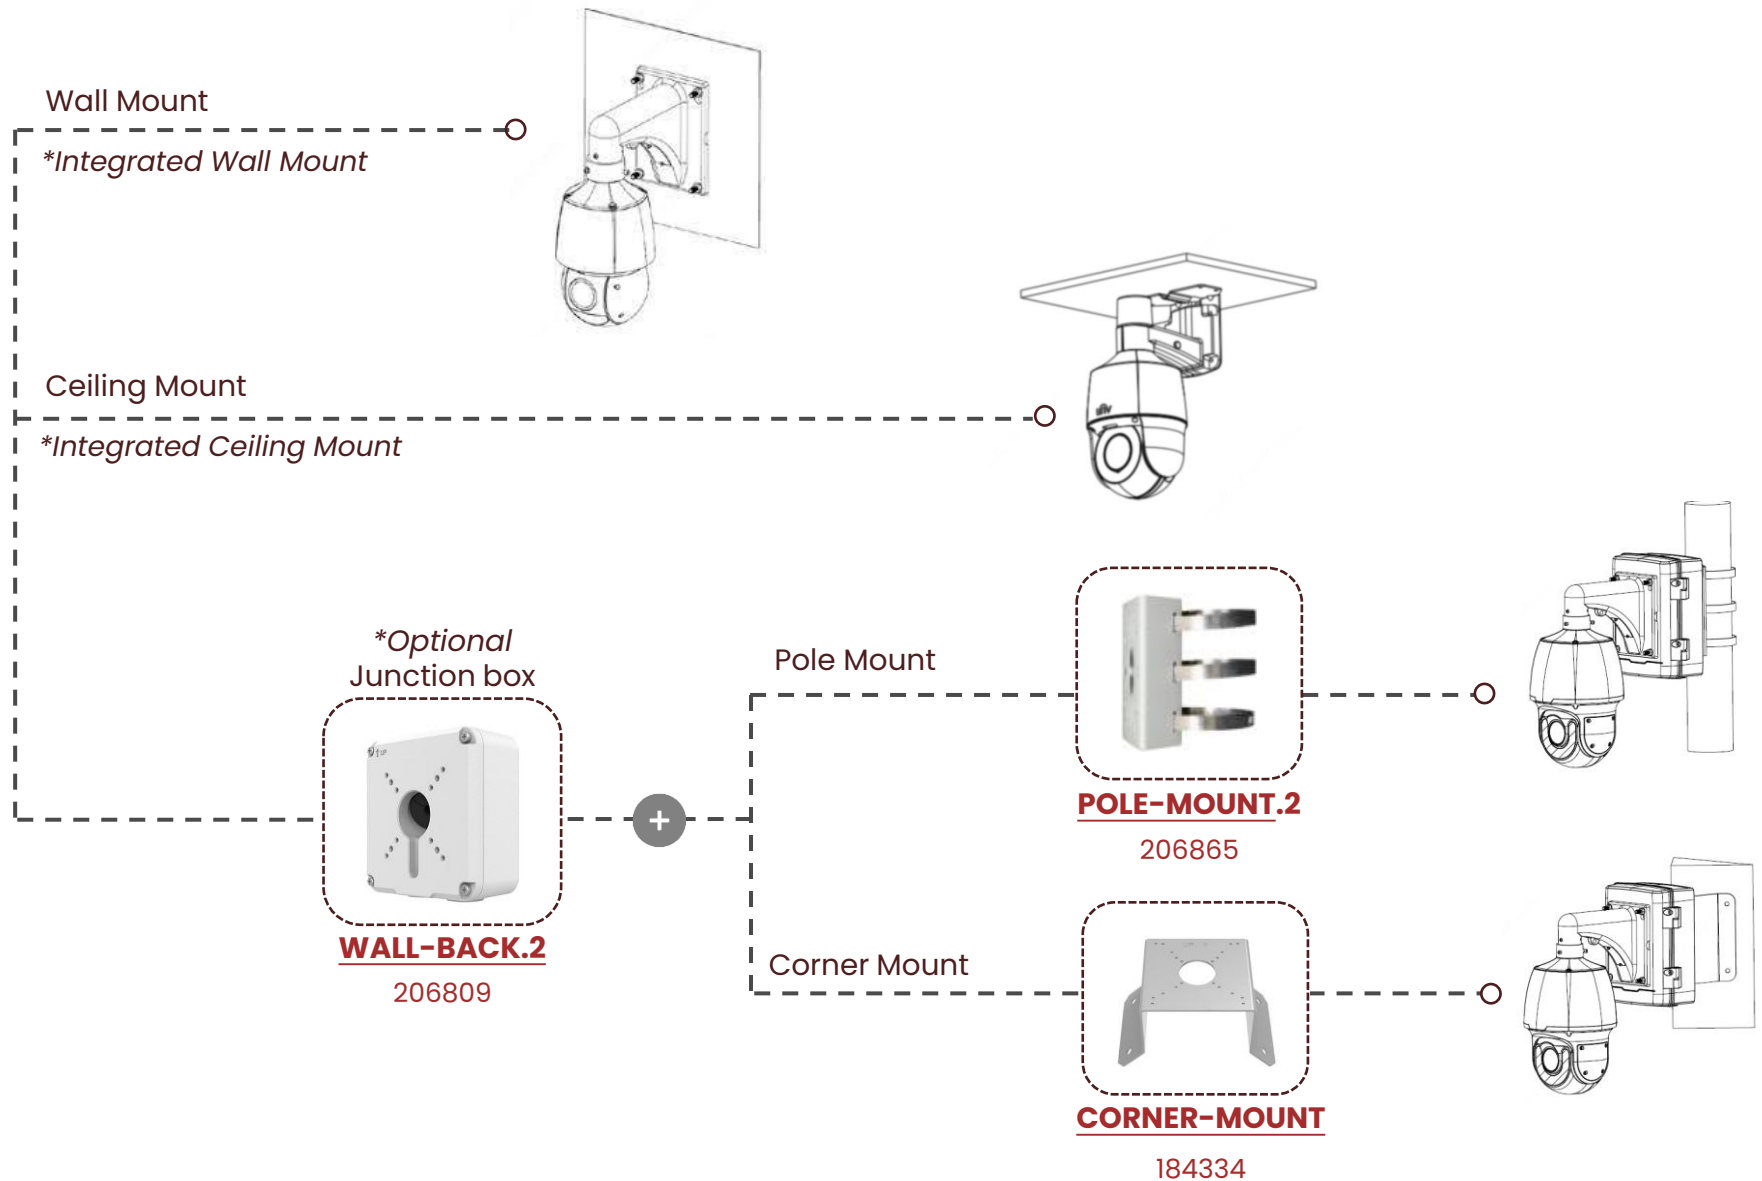

## Electric-Box Transfer Plate

Aluminum alloy electric-box transfer plate (junction box adapter) designed for mounting dome, bullet, and turret cameras.

**SMALL-1GANG**  
185222

TRIM RING

IN-WALL BRACKET

MOUNTING BASE WITH CAMERA

# LICENSE PLATE

ILLUMIVUE™ BY MSTR

**IP2BLPR-NC**  
(178844)

*\*Wall/Ceiling Mount Included*

Wall Mount

*\*Wall/Ceiling Mount Included*

Ceiling Mount

Pole Mount

**POLE-MOUNT.2**

206865

Corner Mount

**CORNER-MOUNT**

184334

# Mini PTZ (Pan/Tilt/Zoom)

ILLUMIVUE™ BY MSTR

**IP5PTZ-RBD-NV**  
(191122)