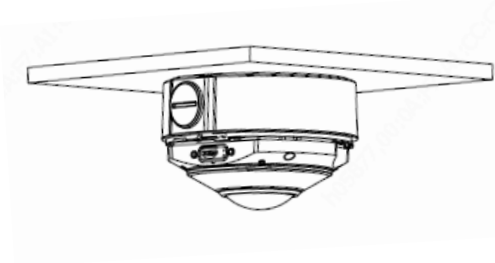

IP12VD360-IR
(184924)

Ceiling Mount

Extra Large
Junction Box

XLARGE-BACK

184513

Ceiling Mount

Large
Junction Box

LARGE-BACK

174221

Corner Mount

CORNER-MOUNT

184334

+

WALL-BACK.2

206809

+

LARGE-WALL

183025