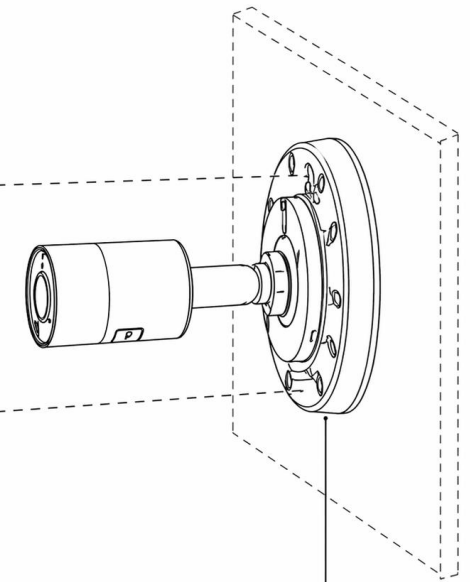

## Electric-Box Transfer Plate

Aluminum alloy electric-box transfer plate (junction box adapter) designed for mounting dome, bullet, and turret cameras.

**SMALL-1GANG**  
185222

TRIM RING

IN-WALL BRACKET

MOUNTING BASE WITH CAMERA