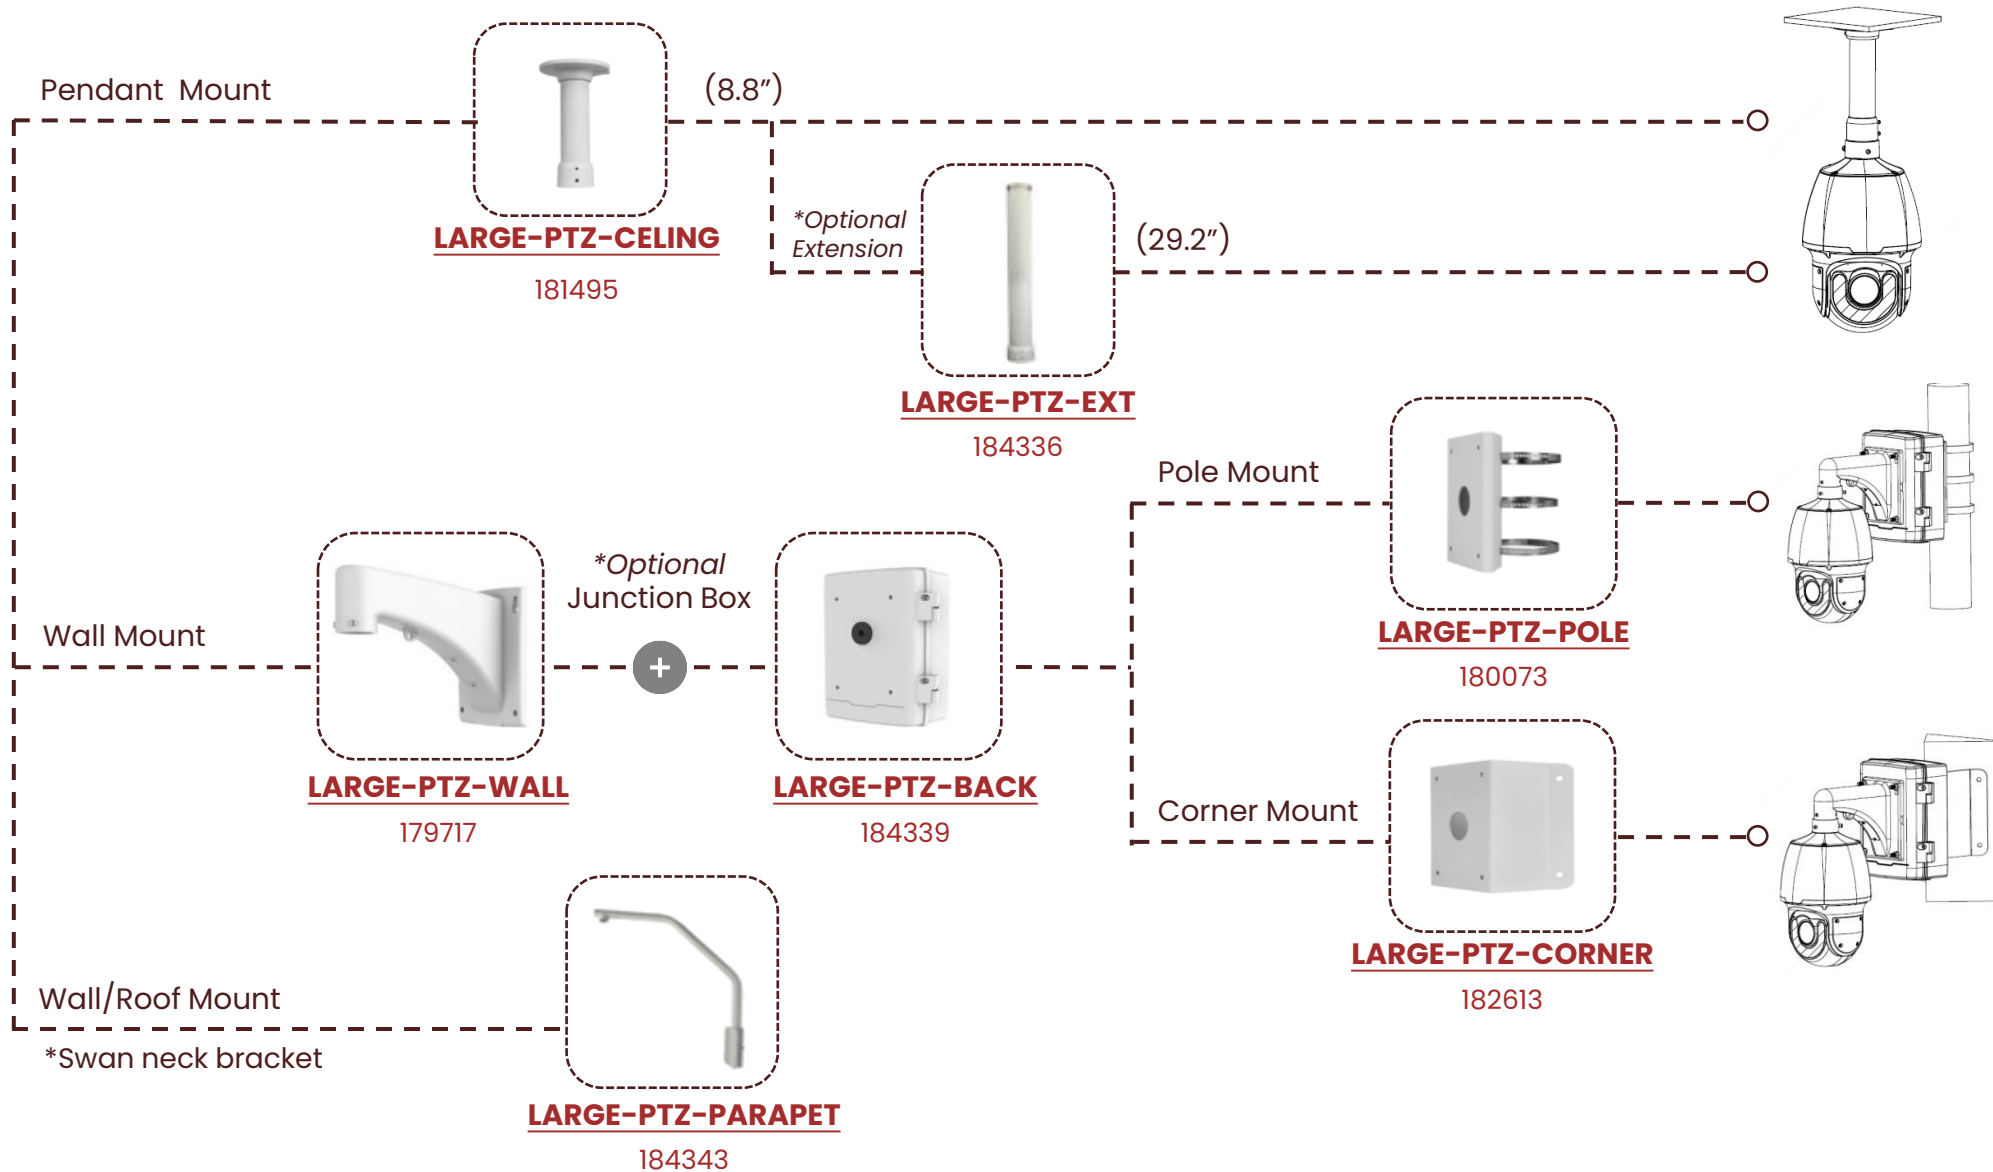

## Electric-Box Transfer Plate

Aluminum alloy electric-box transfer plate (junction box adapter) designed for mounting dome, bullet, and turret cameras.

**SMALL-1GANG**  
185222

TRIM RING

IN-WALL BRACKET

MOUNTING BASE WITH CAMERA

# Mini PTZ (Pan/Tilt/Zoom)

ILLUMIVUE™ BY MSTR

**IP5PTZ-RBD-NV**  
(191122)

# PTZ (Pan/Tilt/Zoom)

ILLUMIVUE™ BY MSTR

**IP5PTZDL25X-NL**  
(207705)

**IP4PTZ25X-NC**  
(179716)

# 360° MULTIVIEW

ILLUMIVUE™ BY MSTR

**IP20MVQL-NC/CAP**  
(179716)

ILLUMIVUE™ BY  
MSTR