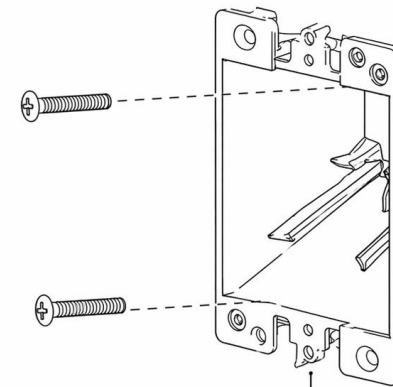

## Electric-Box Transfer Plate

Aluminum alloy electric-box transfer plate (junction box adapter) designed for mounting dome, bullet, and turret cameras.

**SMALL-1GANG**  
185222

TRIM RING

IN-WALL BRACKET

MOUNTING BASE WITH CAMERA