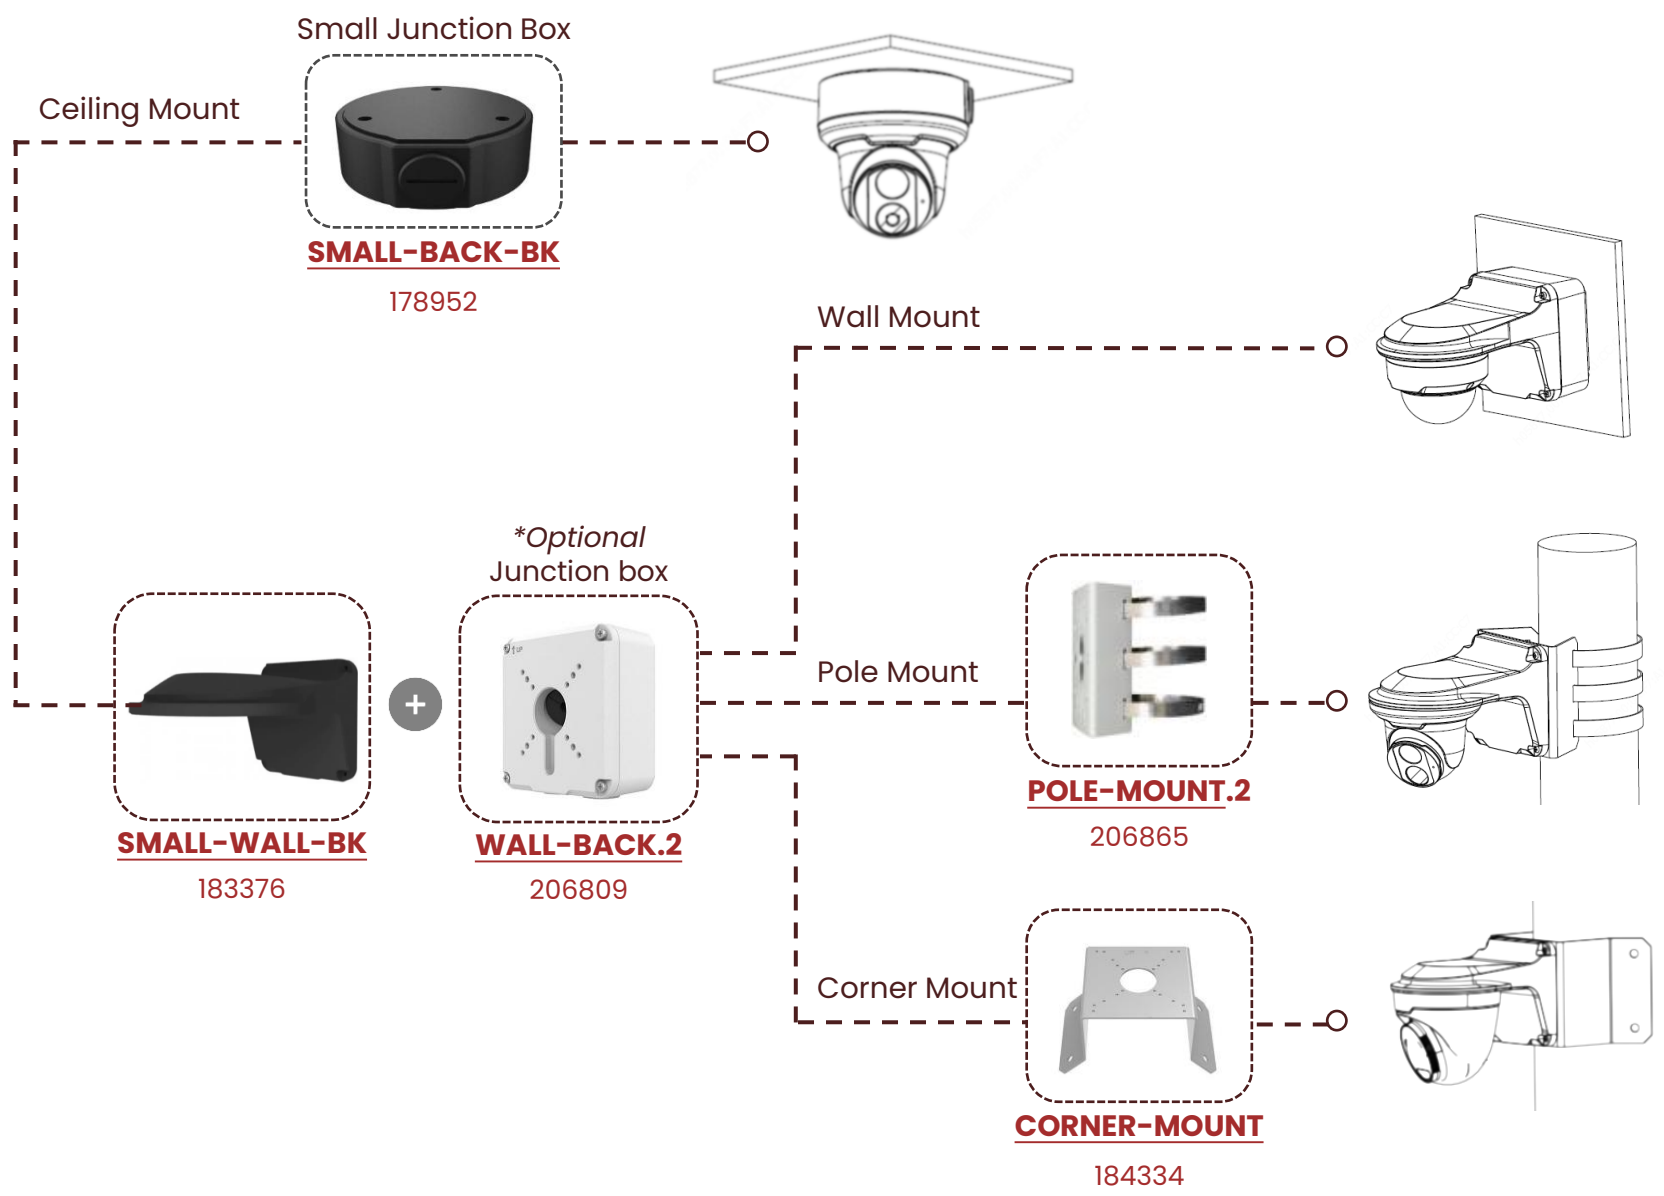

IP5T-NC-BK
(207809)

IP4T-NC-BK
(177812)

IP5T-NL-BK
(178947)

IP8T-NC.2-BK
(181831)