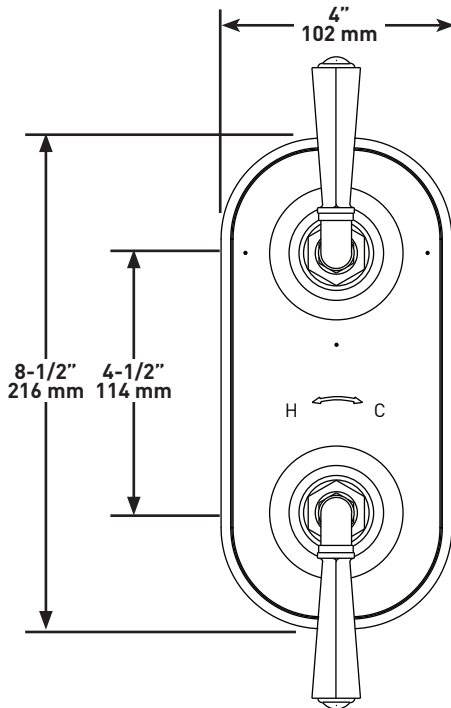

DESCRIPTION

- Temperature control with diverter
- Up to 5 functions depending on chosen rough
- Rough valve sold separately. Select one:
 - Order R1051BV 1/2" therm. dedicated 1 function rough valve
 - Order R1052BD 1/2" therm. dedicated 2 function rough valve
 - Order R1053BD 1/2" therm. dedicated 3 function rough valve
 - Order R1055BD 1/2" therm. shared 5 function rough valve

SPECIFICATIONS

SAN GIOVANNI™

1/2" Thermostatic Trim With Diverter

- MODELS:** A4564LM (Metal Levers)
 A4564XM (Cross Handles)
 A4564X (Five Spoke Cross Handles)

XM Option

X Option

For warranty or additional information, contact: