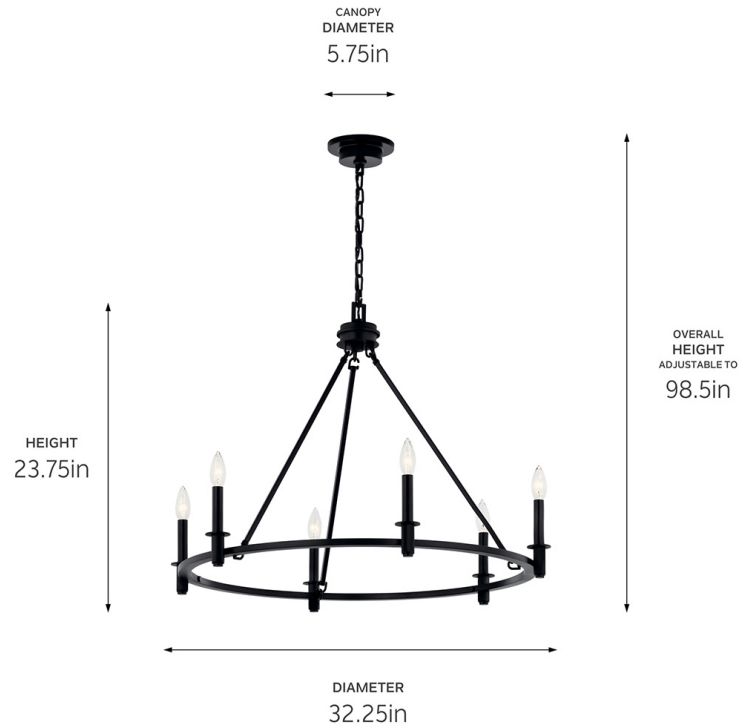

SPECIFICATIONS

Certifications/Qualifications

ADA Compliant	No
Prop65	No
Location Rating	Dry
	kichler.com/warranty

Dimensions

Height	23.75"
Overall Height	98.5"
Weight	10.34 LBS
Canopy Width	5.75"
Canopy Depth	1.5"
Chain/Stem Length	72"

Electrical

Input Voltage	120 V

Light Source

Light Source	Bulb
Lamp Included	Not Included
# Of Bulbs/LED Modules	6
Max Or Nominal Watt	60 W
Lamp Type	B
Socket Type	E12 (Candelabra)
Dimmable	Yes

Mounting/Installation

Interior/Exterior	Interior Product
Mounting Weight	10.34 LBS
Lead Wire Length	144
Wire Connectors	Wire Nuts

FIXTURE ATTRIBUTES

Housing/Glass

Primary Material	Steel
Shade Included	No
Max Stem Tilt	90 °

Product/Ordering Information

Sku	52705BK
Finish	Black
UPC	783927046862

Finishes

- Black
- Champagne Bronze™
- Polished Nickel