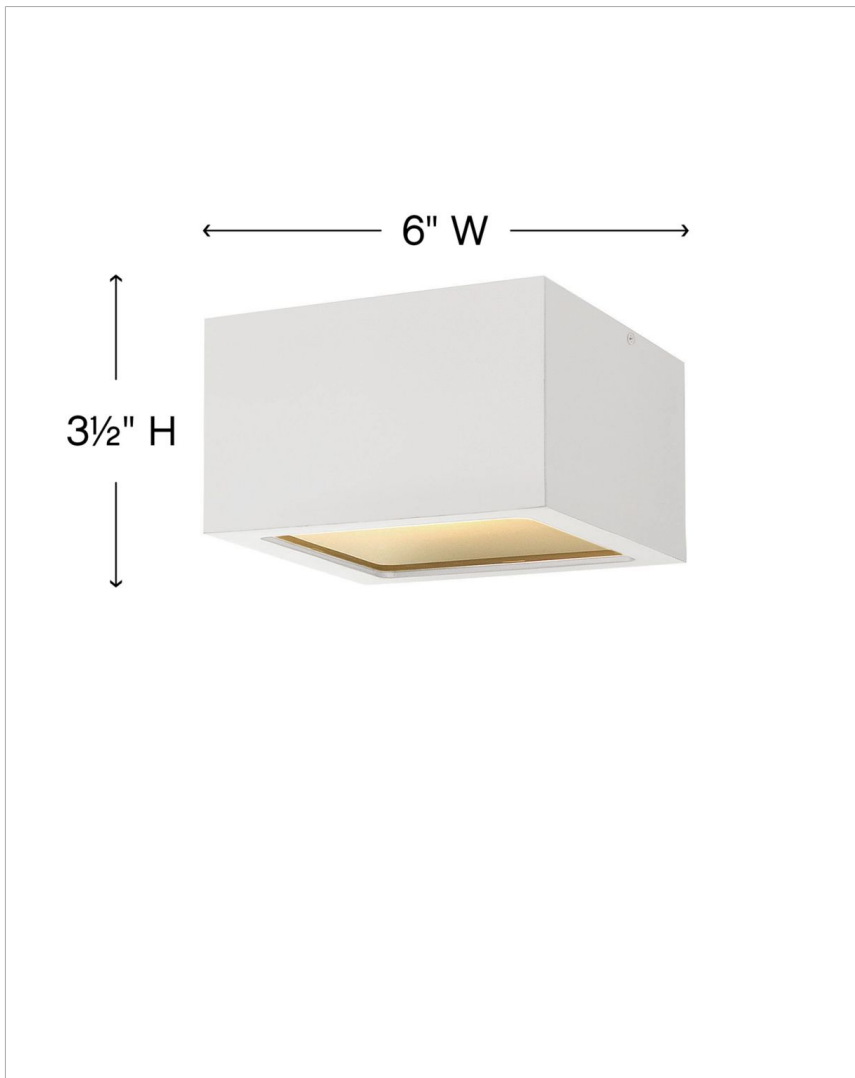

KUBE

1765SW

SMALL FLUSH MOUNT

A collection of sleek designs, Kube's contemporary style featuring solid aluminum construction provides a chic, minimalist statement to complement a variety of exteriors.

DETAILS	
FINISH:	Satin White
MATERIAL:	Aluminum
GLASS:	Etched Lens
DIMMABLE:	YES, 0-10V TYPE DIMMER ONLY

DIMENSIONS	
WIDTH:	6"
HEIGHT:	3.5"
WEIGHT:	2lb

LIGHT SOURCE	
LIGHT SOURCE:	Integrated LED
LED NAME:	LC1-60
VOLTAGE:	120v/277v
COLOR TEMP:	3000
LUMENS:	600
CRI:	96
INCANDESCENT EQUIVALENCY:	1 x 60w
DIMMABLE:	YES, 0-10V TYPE DIMMER ONLY

MOUNTING	
CANOPY:	6" Sq.

SHIPPING	
CARTON LENGTH:	8.5
CARTON WIDTH:	6
CARTON HEIGHT:	9
CARTON WEIGHT:	3

PRODUCT DETAILS:

- Suitable for use in wet (outdoor direct rain) locations as defined by NEC and CEC. Meets United States UL Underwriters Laboratories & CSA Canadian Standards Association Product Safety Standards
- Fixture is Dark Sky compliant and engineered to minimize light glare upward into the night sky
- Equipped with a 120/277 universal driver. 0-10 dimming.
- 2-year finish warranty
- LED components carry a 5-year limited warranty
- Bold lines and a clean, minimalist style complement contemporary architecture