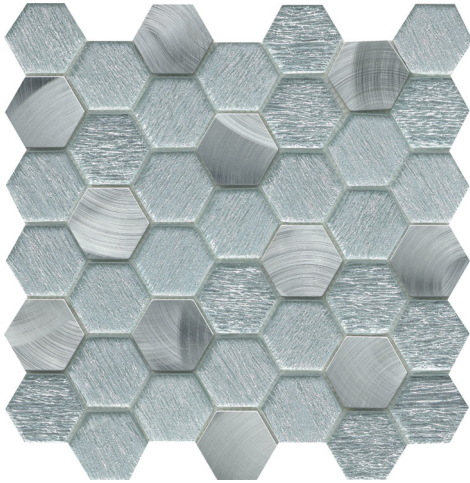

Glitz™ is a collection of shimmering mosaics that evoke a captivating aesthetic with brush-like movement. Metallic accents and layered texture take form in hexagon shapes. With an array of eye-catching color variations, Glitz™ enables endless design opportunities.

GLITZ™

Glass & Metal Mosaic

WALL  RESIDENTIAL  COMMERCIAL  INDOOR 

Fame

Glory

Joy

Love

Value

<p>Sizes</p>	 <p>12" x 12" Mesh 11.81" x 11.97"</p>
<p>Thickness</p>	<p>6mm</p>
<p>Testing</p>	<p>Shade Variation Rating</p>
<p>Results*</p>	<p>VI</p>

-  **Sustainability Attributes**
- Health Product Declaration (HPD) provided upon request
 - Product Packaging is 100% recyclable
 - VOC Free