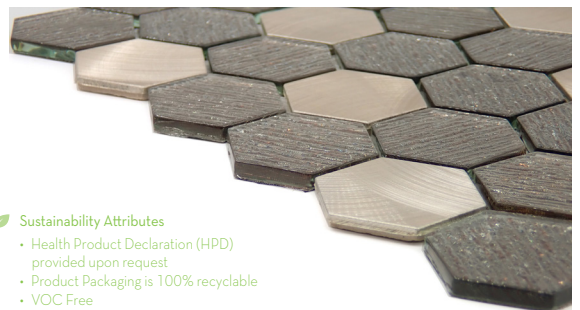

<p>Sizes</p>	 <p>12" x 12" Mesh 11.81" x 11.97"</p>
<p>Thickness</p>	<p>6mm</p>
<p>Testing</p>	<p>Shade Variation Rating</p>
<p>Results*</p>	<p>VI</p>

-  **Sustainability Attributes**
- Health Product Declaration (HPD) provided upon request
 - Product Packaging is 100% recyclable
 - VOC Free