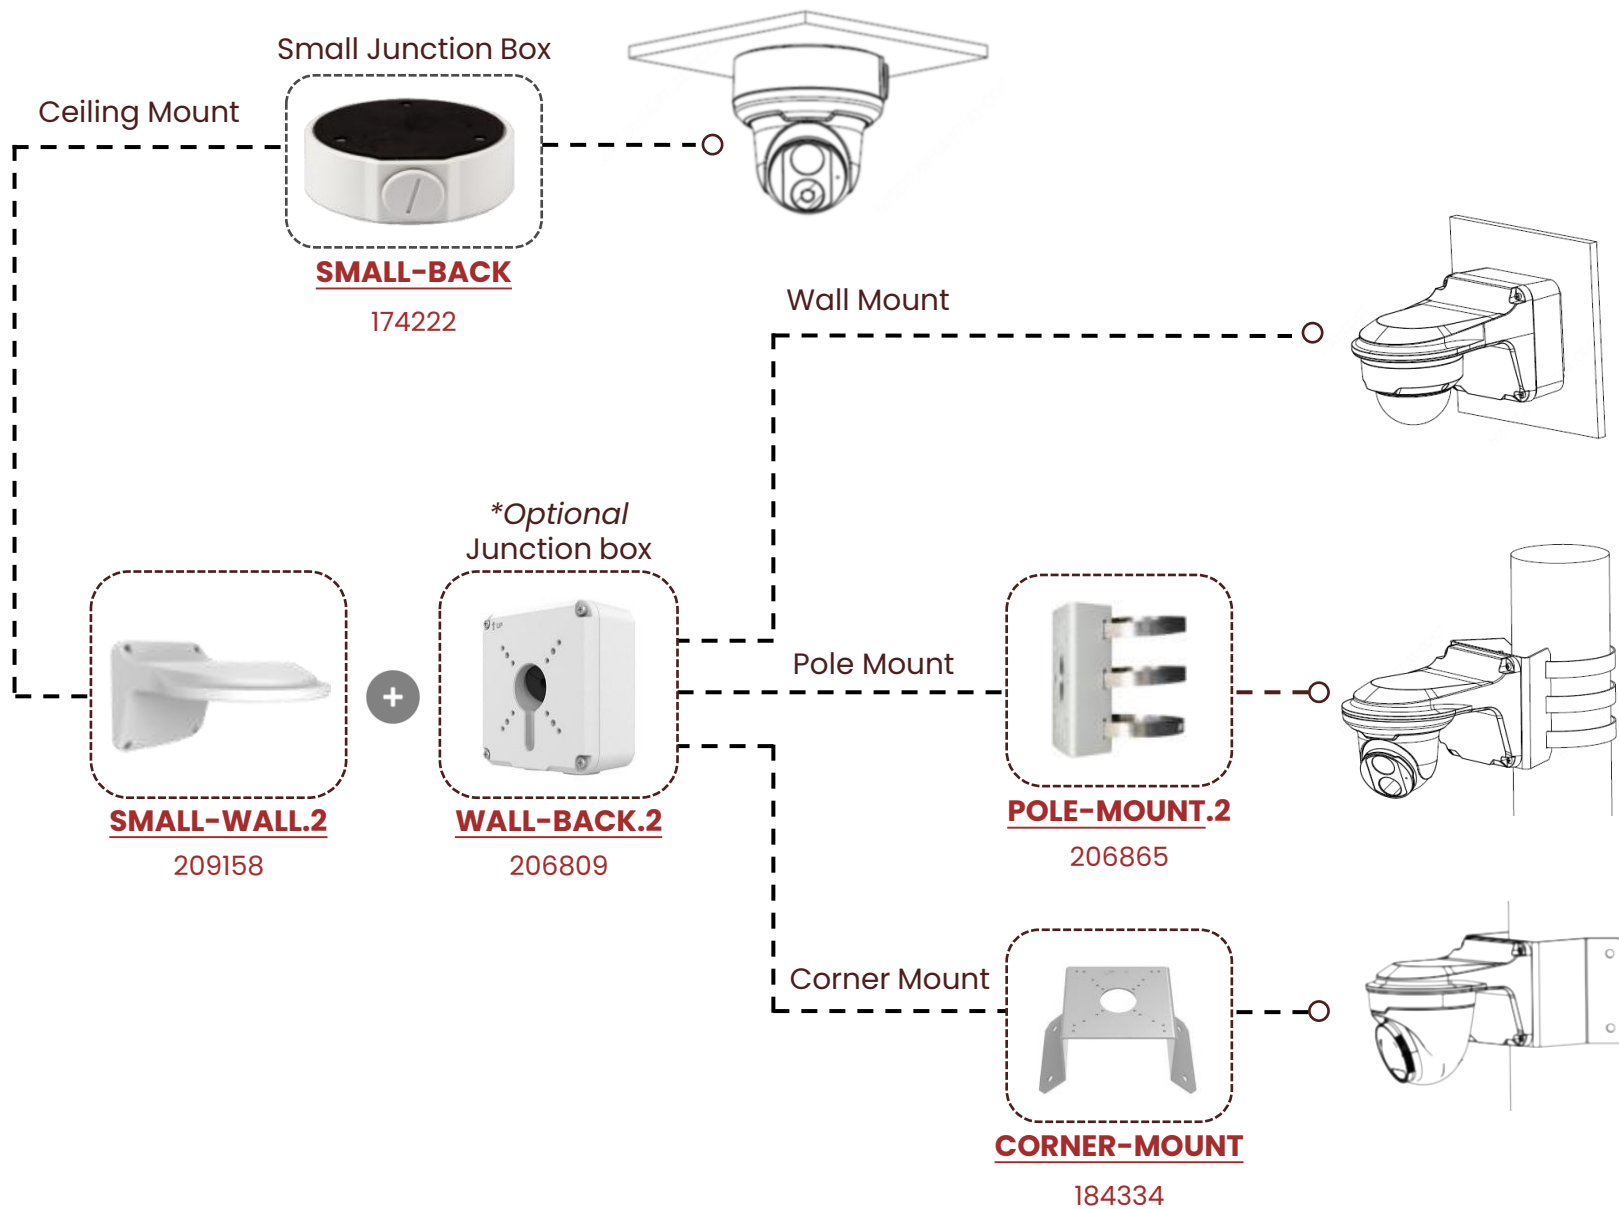

IP8T-RB-DNL-BK
(186318)

Ideal for BLACK Cameras

These boxes conceal cabling and feature $\frac{3}{4}$ " NPS/NPT threading for conduits.

DOME/TURRET (SM)

ILLUMIVUE™ BY MSTR

TVI2T-NC-NL
(187386)

IP4T-NC
(174211)

TVI5T-NC-NL
(187388)

IP5T-NC-NL
(207840)

IP5T-NC
(207808)

IP8T-NC.2
(181819)

IP5VD-NC.2
(179398)

IP5MVD-DNL
(207704)

IP8VD-NC
(178680)

DOME/TURRET (SM) Black

ILLUMIVUE™ BY MSTR

TVI2T-NC-NL-BK
(187387)

IP5VD-NC.2-BK
(179399)

TVI5T-NC-NL-BK
(187388)

IP5T-NC-BK
(207809)

IP4T-NC-BK
(177812)

IP5T-NL-BK
(178947)

IP8T-NC.2-BK
(181831)