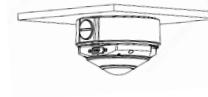

SMALL-1GANG
185222

TRIM RING

IN-WALL BRACKET

MOUNTING BASE WITH CAMERA

JUNCTION BOX

ILLUMIVUE™ BY MSTR

SMALL-BACK

(174222)