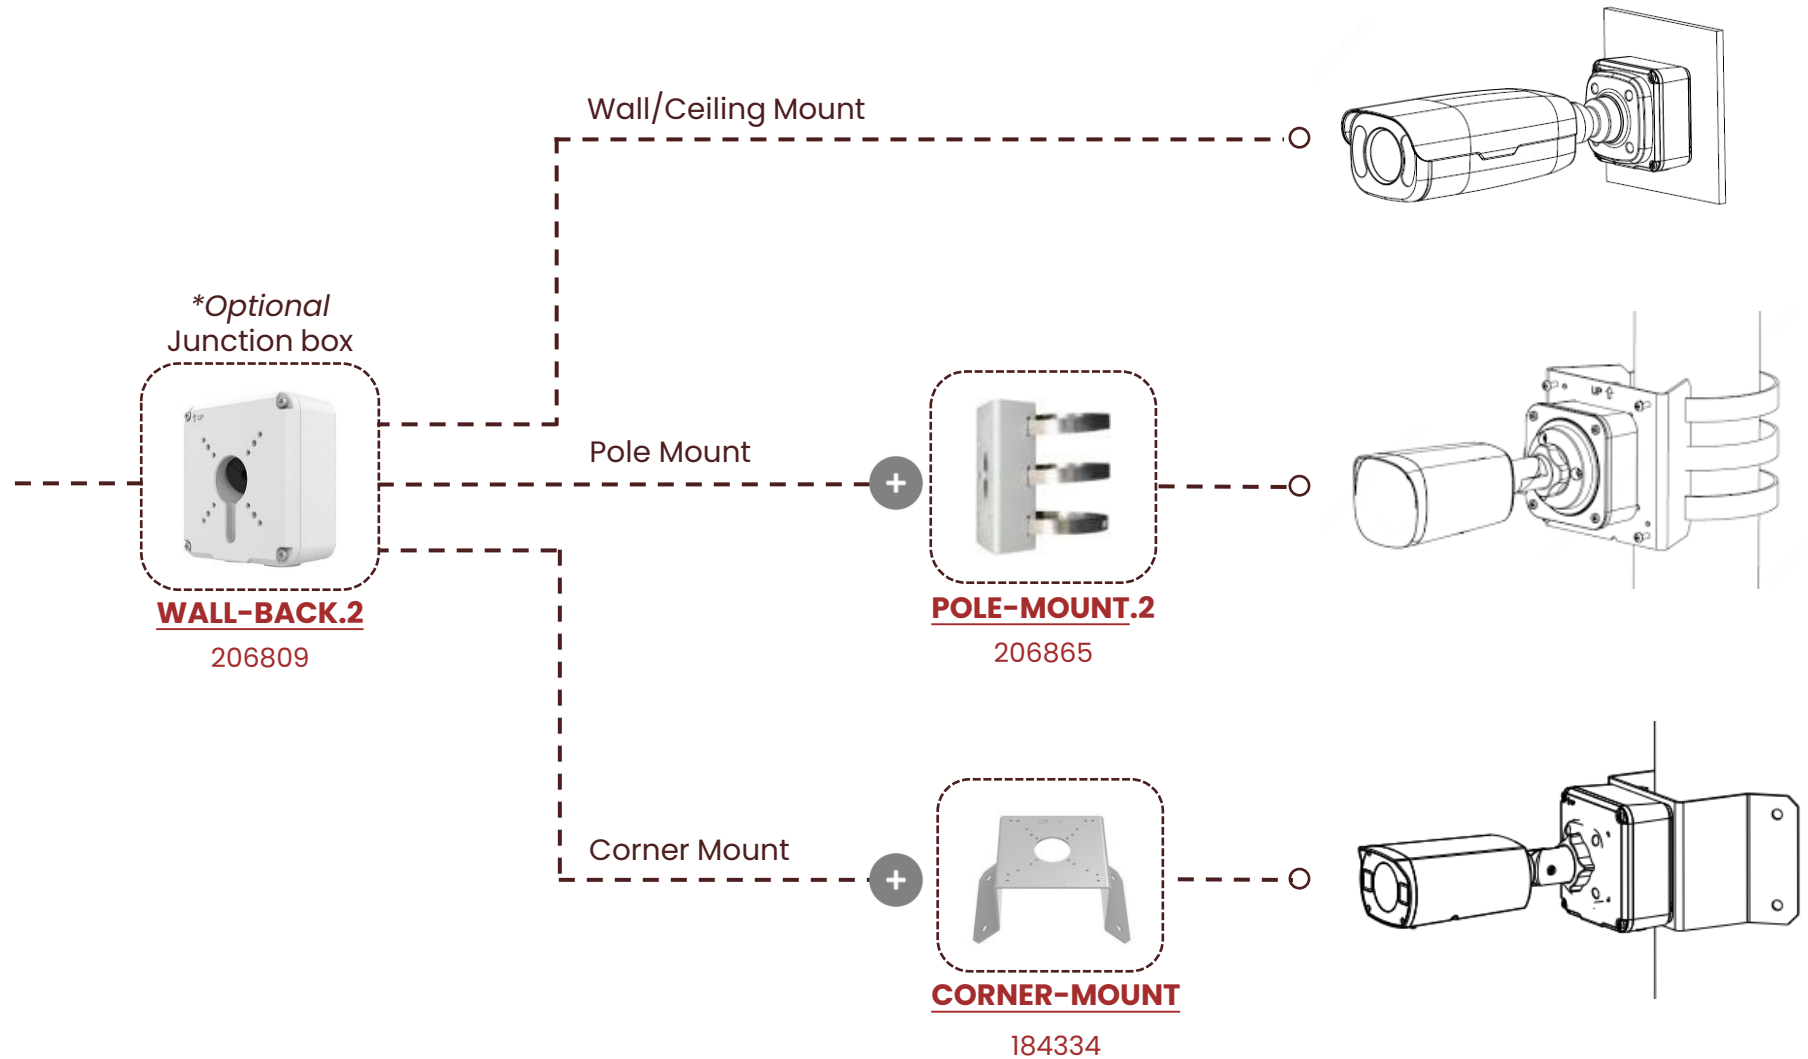

Extra Large
Junction Box

XLARGE-BACK

184513

**Required*

CEILING-MOUNT

179176

(7.9")

(19.7")

**Optional
Extension*

CEILING-EXT

179177

BULLET

ILLUMIVUE™ BY MSTR

IP8B-RB-DNL
(189698)

IP4BVF-NL
(179715)

IP4BDL-NL
(180085)

Mini BULLET

ILLUMIVUE™ BY MSTR

IP5B-NC
(208259)

IP4B-NC
(174210)

TVI5B-NC-NL
(188447)

IP5BVF-NC
(178678)

LICENSE PLATE

ILLUMIVUE™ BY MSTR