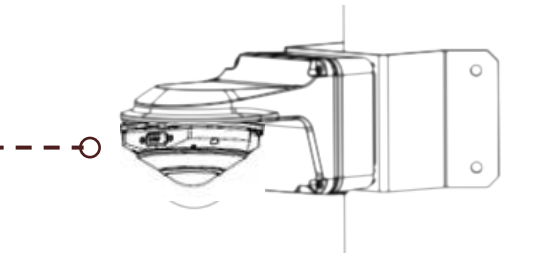

FISHEYE

ILLUMIVUE™ BY MSTR

IP12VD360-IR
(184924)

Ceiling Mount

Extra Large
Junction Box

XLARGE-BACK

184513

Ceiling Mount

Large
Junction Box

LARGE-BACK

174221

Corner Mount

CORNER-MOUNT

184334

+

WALL-BACK.2

206809

+

LARGE-WALL

183025