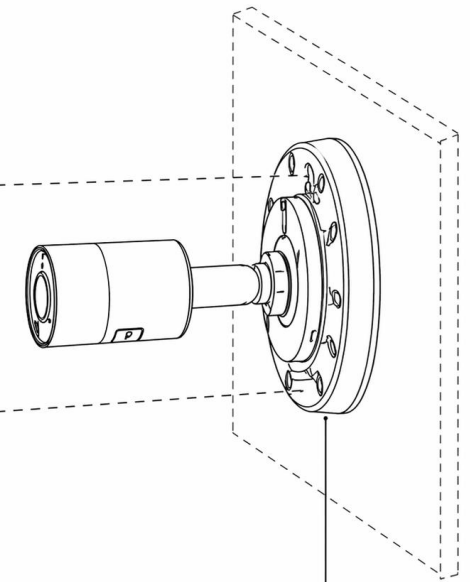

IP4T-NC
(174211)

TVI2T-NC-NL
(187386)

TVI5T-NC-NL
(187388)

Electric-Box Transfer Plate

Aluminum alloy electric-box transfer plate (junction box adapter) designed for mounting dome, bullet, and turret cameras.

SMALL-1GANG
185222

TRIM RING

IN-WALL BRACKET

MOUNTING BASE WITH CAMERA

JUNCTION BOX

ILLUMIVUE™ BY MSTR

SMALL-BACK

(174222)