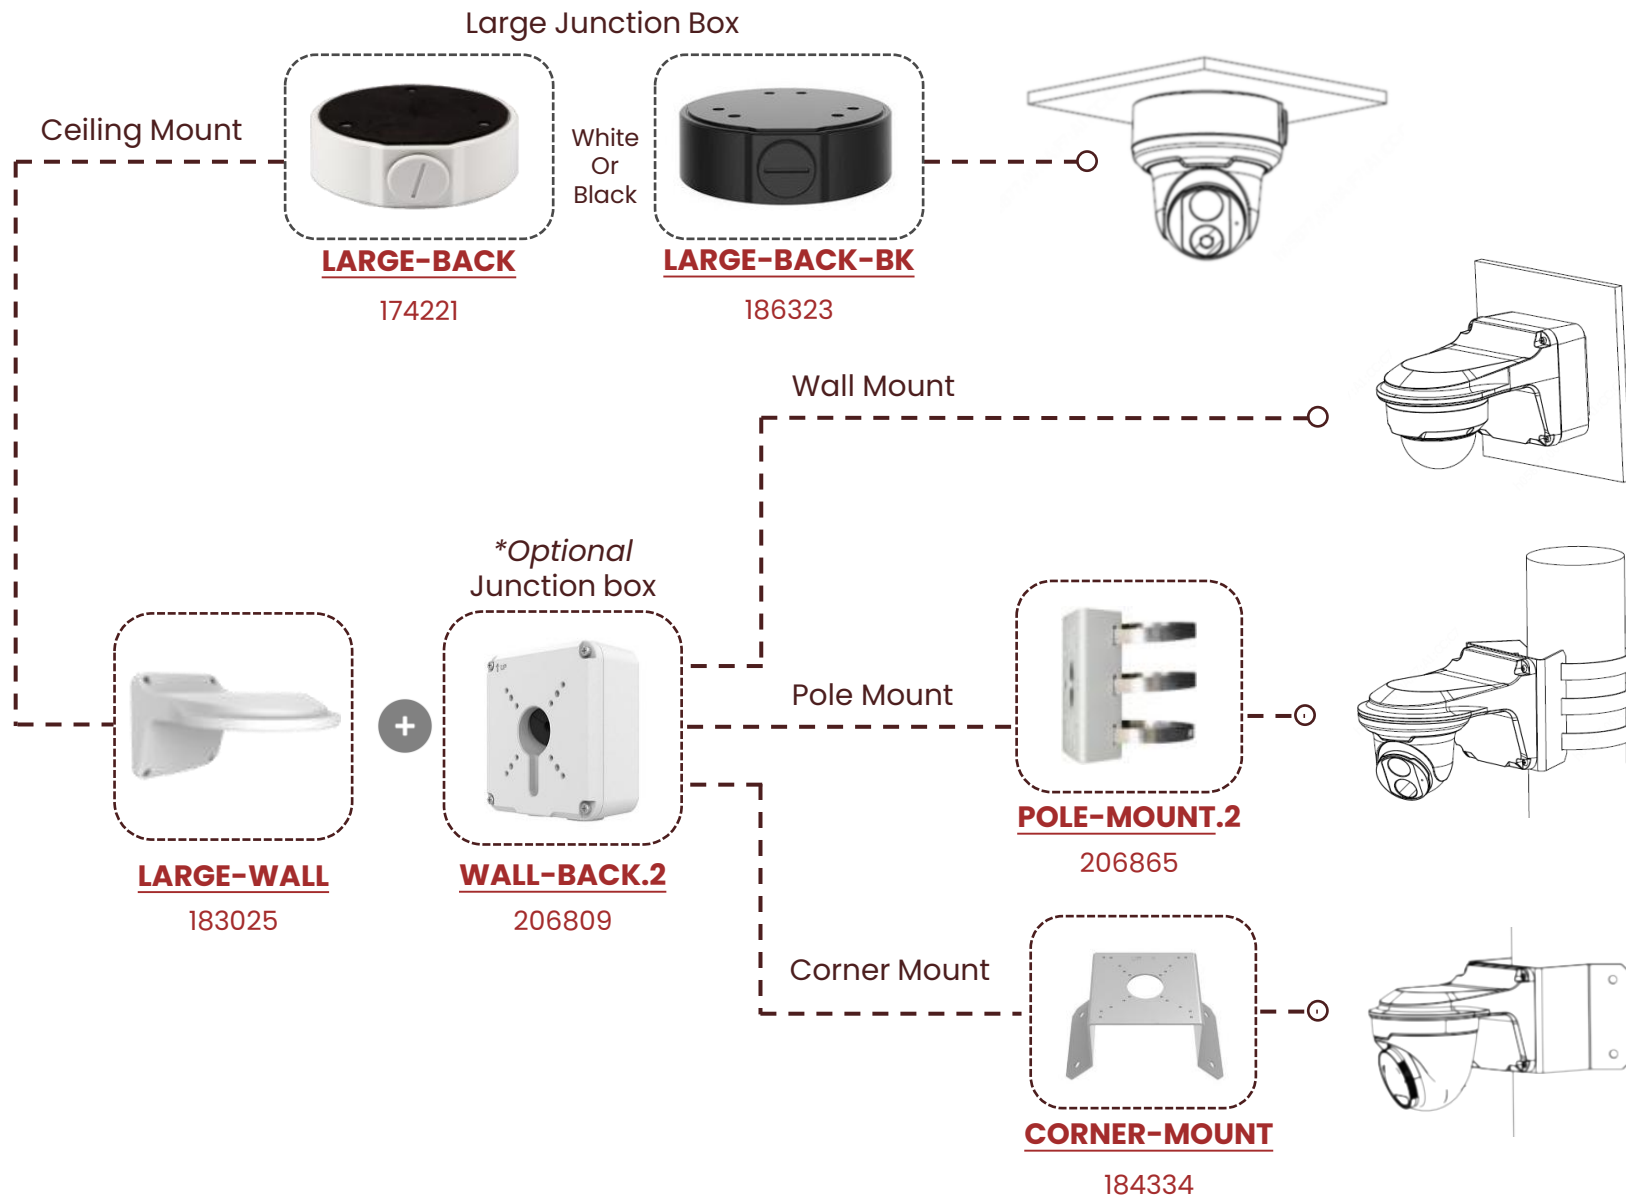

IP8T-RB-DNL
(186313)

IP8T-RB-DNL-BK
(186318)

IP4TVF-NC.2
(182256)

IP5VDVF-NC
(179704)

IP8TDL-RB-DNL
(189072)

FISHEYE

ILLUMIVUE™ BY MSTR

IP12VD360-IR
(184924)

Ceiling Mount

Extra Large
Junction Box

XLARGE-BACK

184513

Ceiling Mount

Large
Junction Box

LARGE-BACK

174221