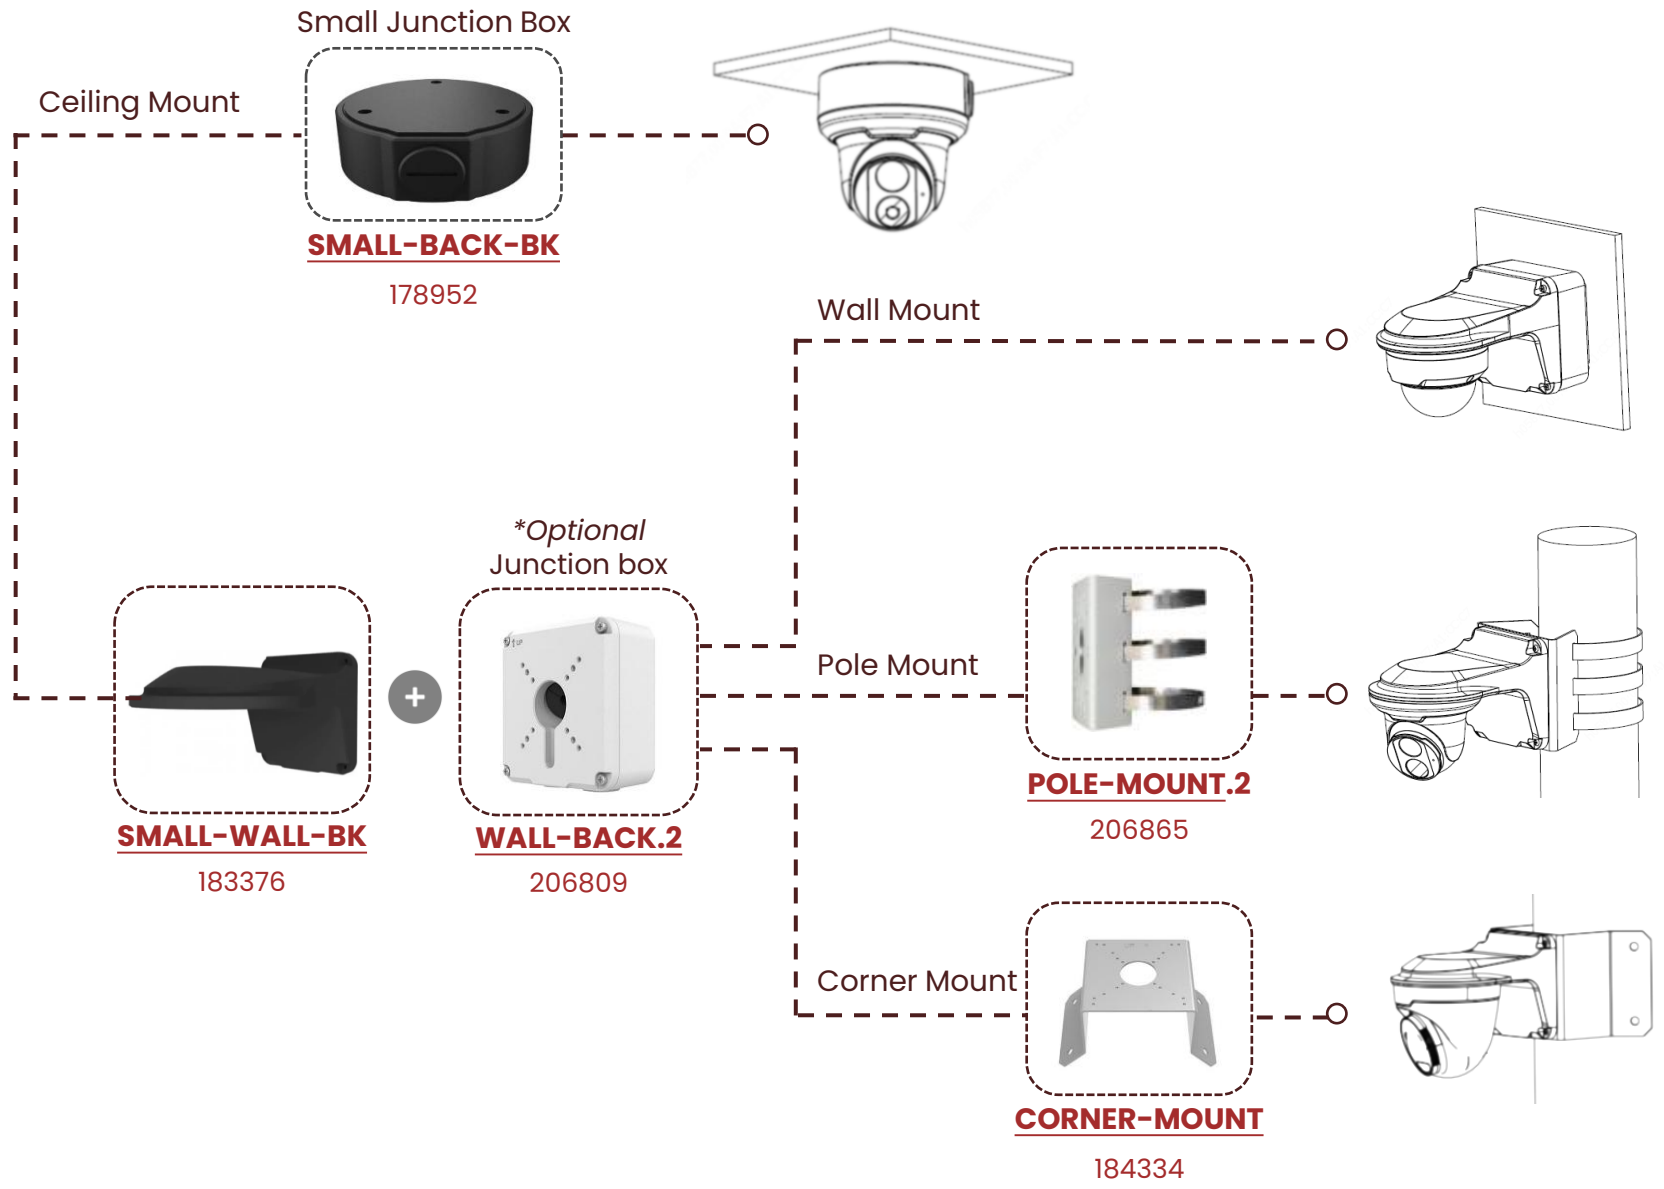

ILLUMIVUE™ BY MSTR

TVI2T-NC-NL-BK
(187387)

IP5VD-NC.2-BK
(179399)

TVI5T-NC-NL-BK
(187388)

IP5T-NC-BK
(207809)

IP4T-NC-BK
(177812)

IP5T-NL-BK
(178947)

IP8T-NC.2-BK
(181831)

DOME/TURRET (M)

ILLUMIVUE™ BY MSTR

IP5T-NV
(187742)

IP5T-NV-BK
(187742)

IP8T-NV
(189185)

IP8T-NV-BK
(189185)

DOME/TURRET (LG)

ILLUMIVUE™ BY MSTR