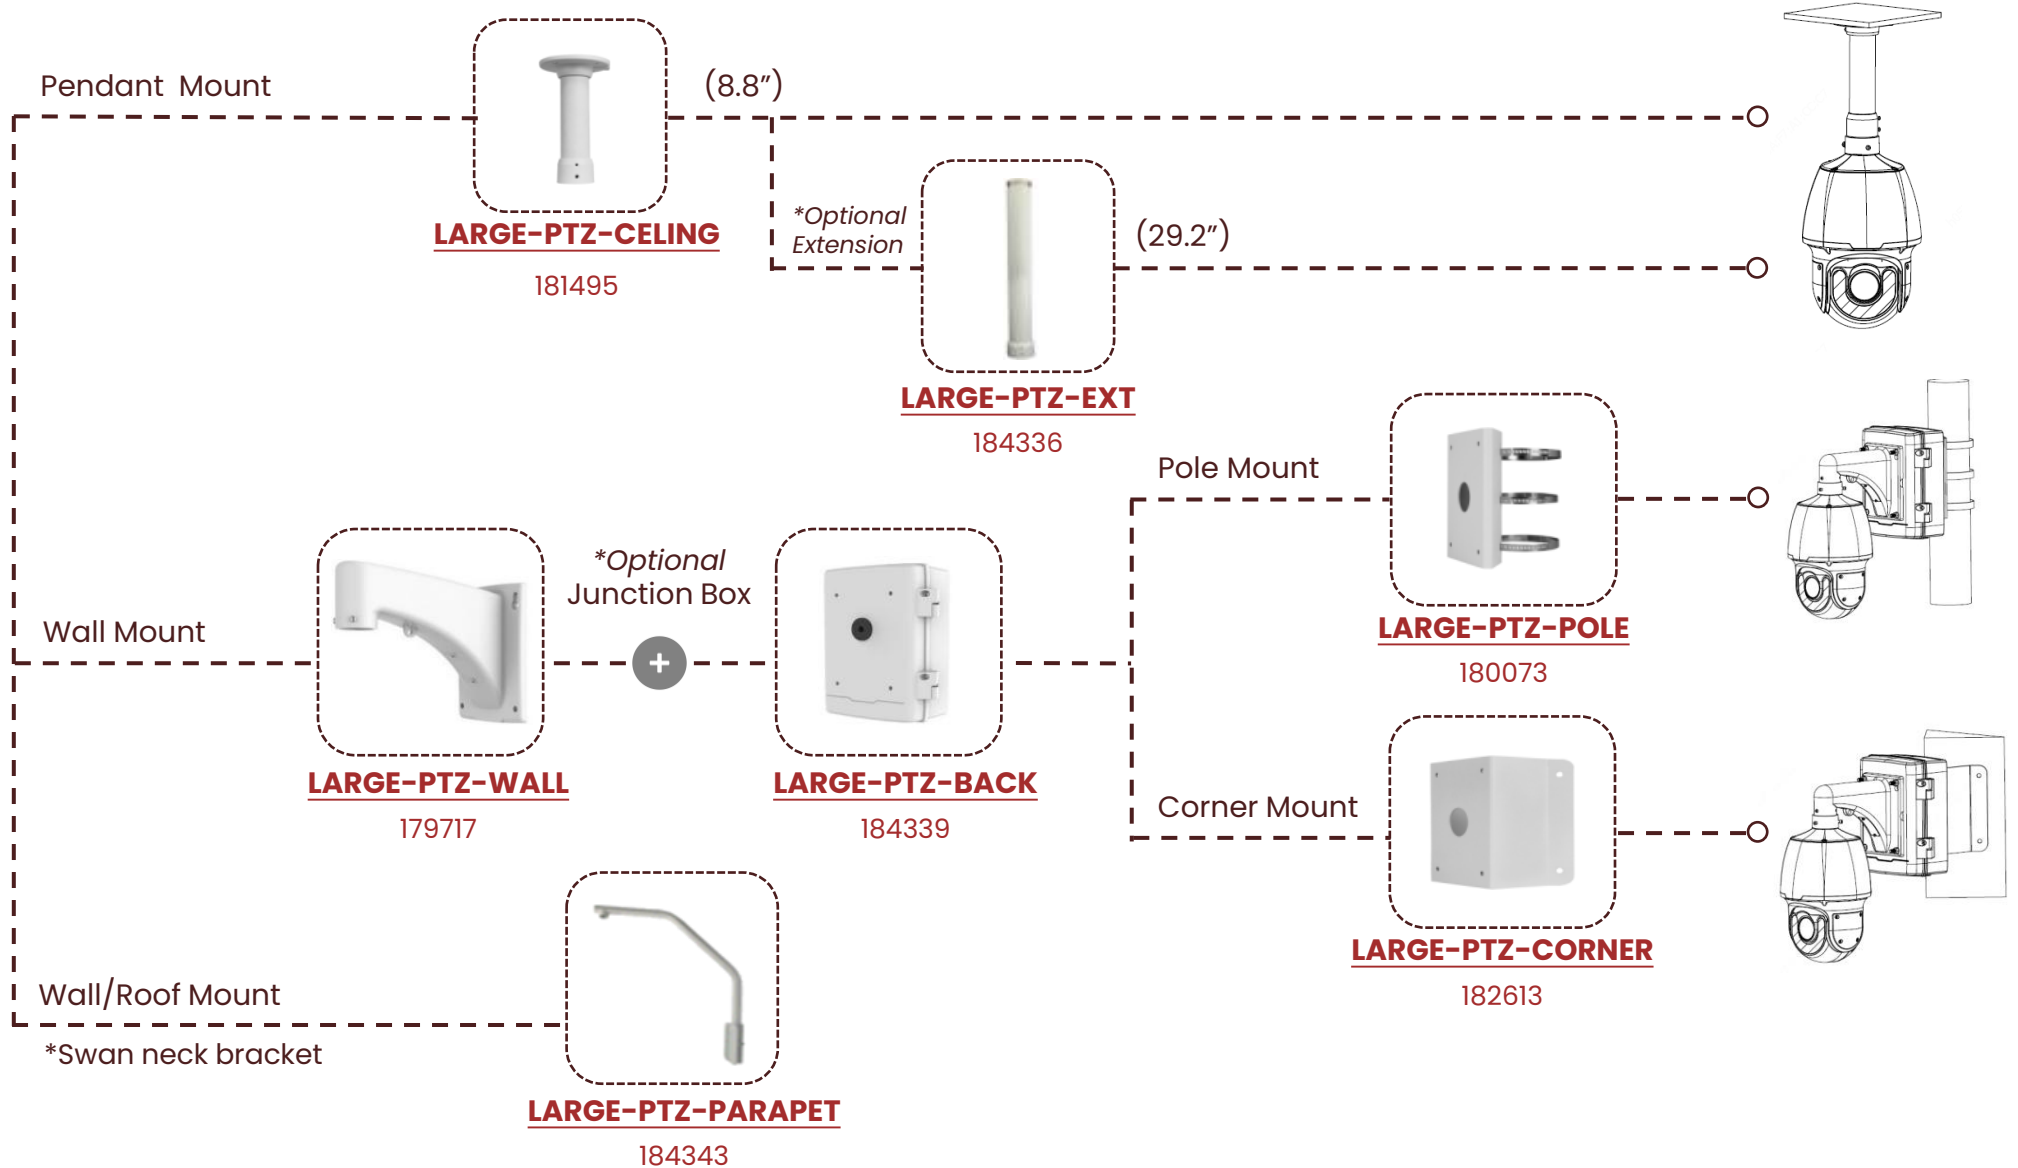

IP4T-NC
(174211)

TVI2T-NC-NL
(187386)

TVI5T-NC-NL
(187388)

Electric-Box Transfer Plate

Aluminum alloy electric-box transfer plate (junction box adapter) designed for mounting dome, bullet, and turret cameras.

Mini BULLET

ILLUMIVUE™ BY MSTR

IP5B-NC
(208259)

IP4B-NC
(174210)

TVI5B-NC-NL
(188447)

IP5BVF-NC
(178678)

LICENSE PLATE

ILLUMIVUE™ BY MSTR

IP2BLPR-NC
(178844)

Mini PTZ (Pan/Tilt/Zoom)

ILLUMIVUE™ BY MSTR

IP5PTZ-RBD-NV
(191122)

PTZ (Pan/Tilt/Zoom)

ILLUMIVUE™ BY MSTR

IP5PTZDL25X-NL
(207705)

IP4PTZ25X-NC
(179716)

360° MULTIVIEW

ILLUMIVUE™ BY MSTR

IP20MVQL-NC/CAP
(179716)

ILLUMIVUE™ BY
MSTR