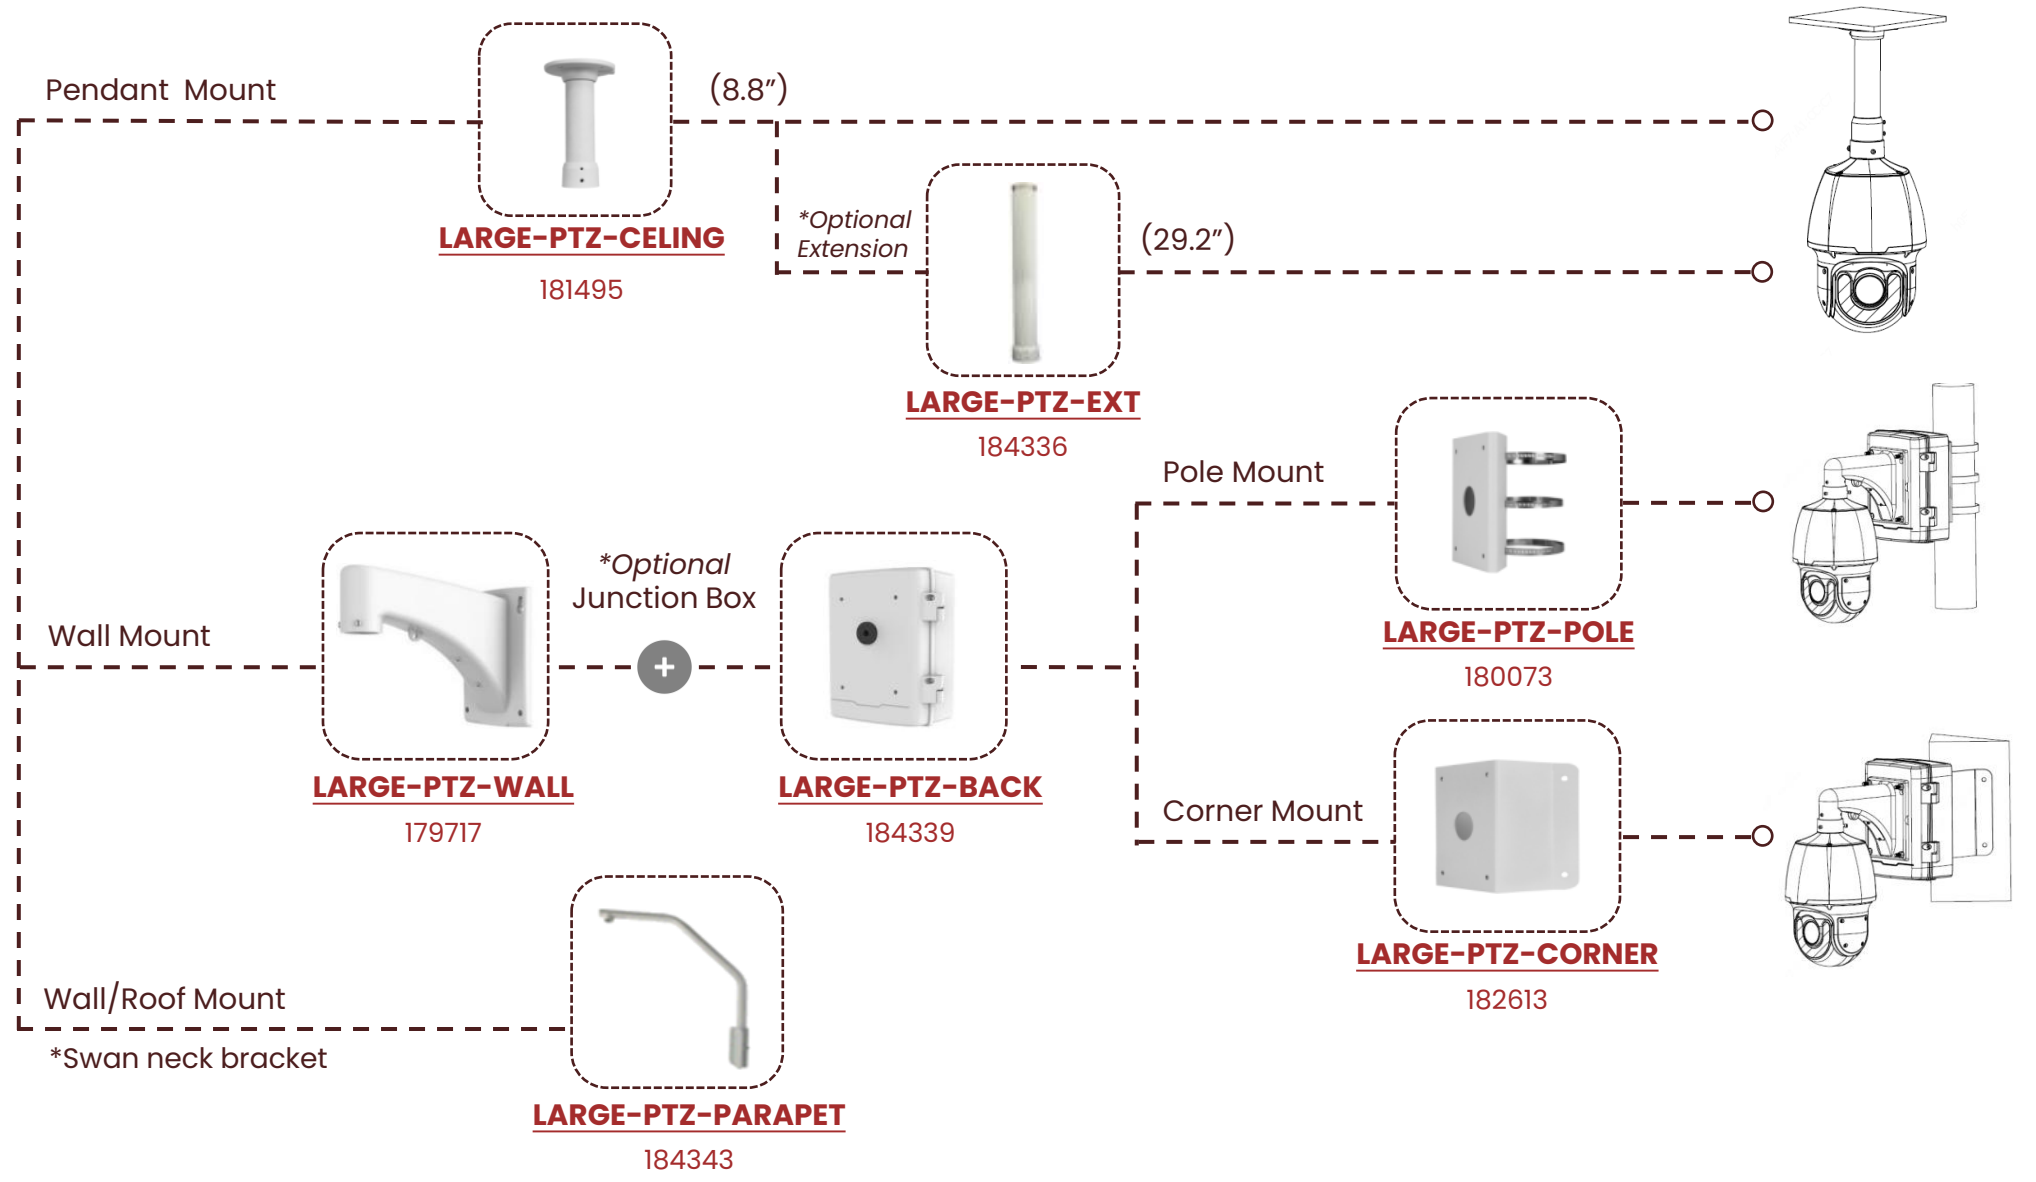

IP4T-NC
(174211)

TVI2T-NC-NL
(187386)

TVI5T-NC-NL
(187388)

Electric-Box Transfer Plate

Aluminum alloy electric-box transfer plate (junction box adapter) designed for mounting dome, bullet, and turret cameras.

Mini BULLET

ILLUMIVUE™ BY MSTR

IP5B-NC
(208259)

IP4B-NC
(174210)

TVI5B-NC-NL
(188447)

IP5BVF-NC
(178678)

LICENSE PLATE

ILLUMIVUE™ BY MSTR

IP2BLPR-NC
(178844)

Mini PTZ (Pan/Tilt/Zoom)

ILLUMIVUE™ BY MSTR

IP5PTZ-RBD-NV
(191122)

PTZ (Pan/Tilt/Zoom)

ILLUMIVUE™ BY MSTR

IP5PTZDL25X-NL
(207705)

IP4PTZ25X-NC
(179716)

360° MULTIVIEW

ILLUMIVUE™ BY MSTR

IP20MVQL-NC/CAP
(179716)

ILLUMIVUE™ BY
MSTR