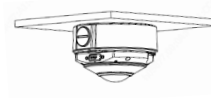

JUNCTION BOX Black