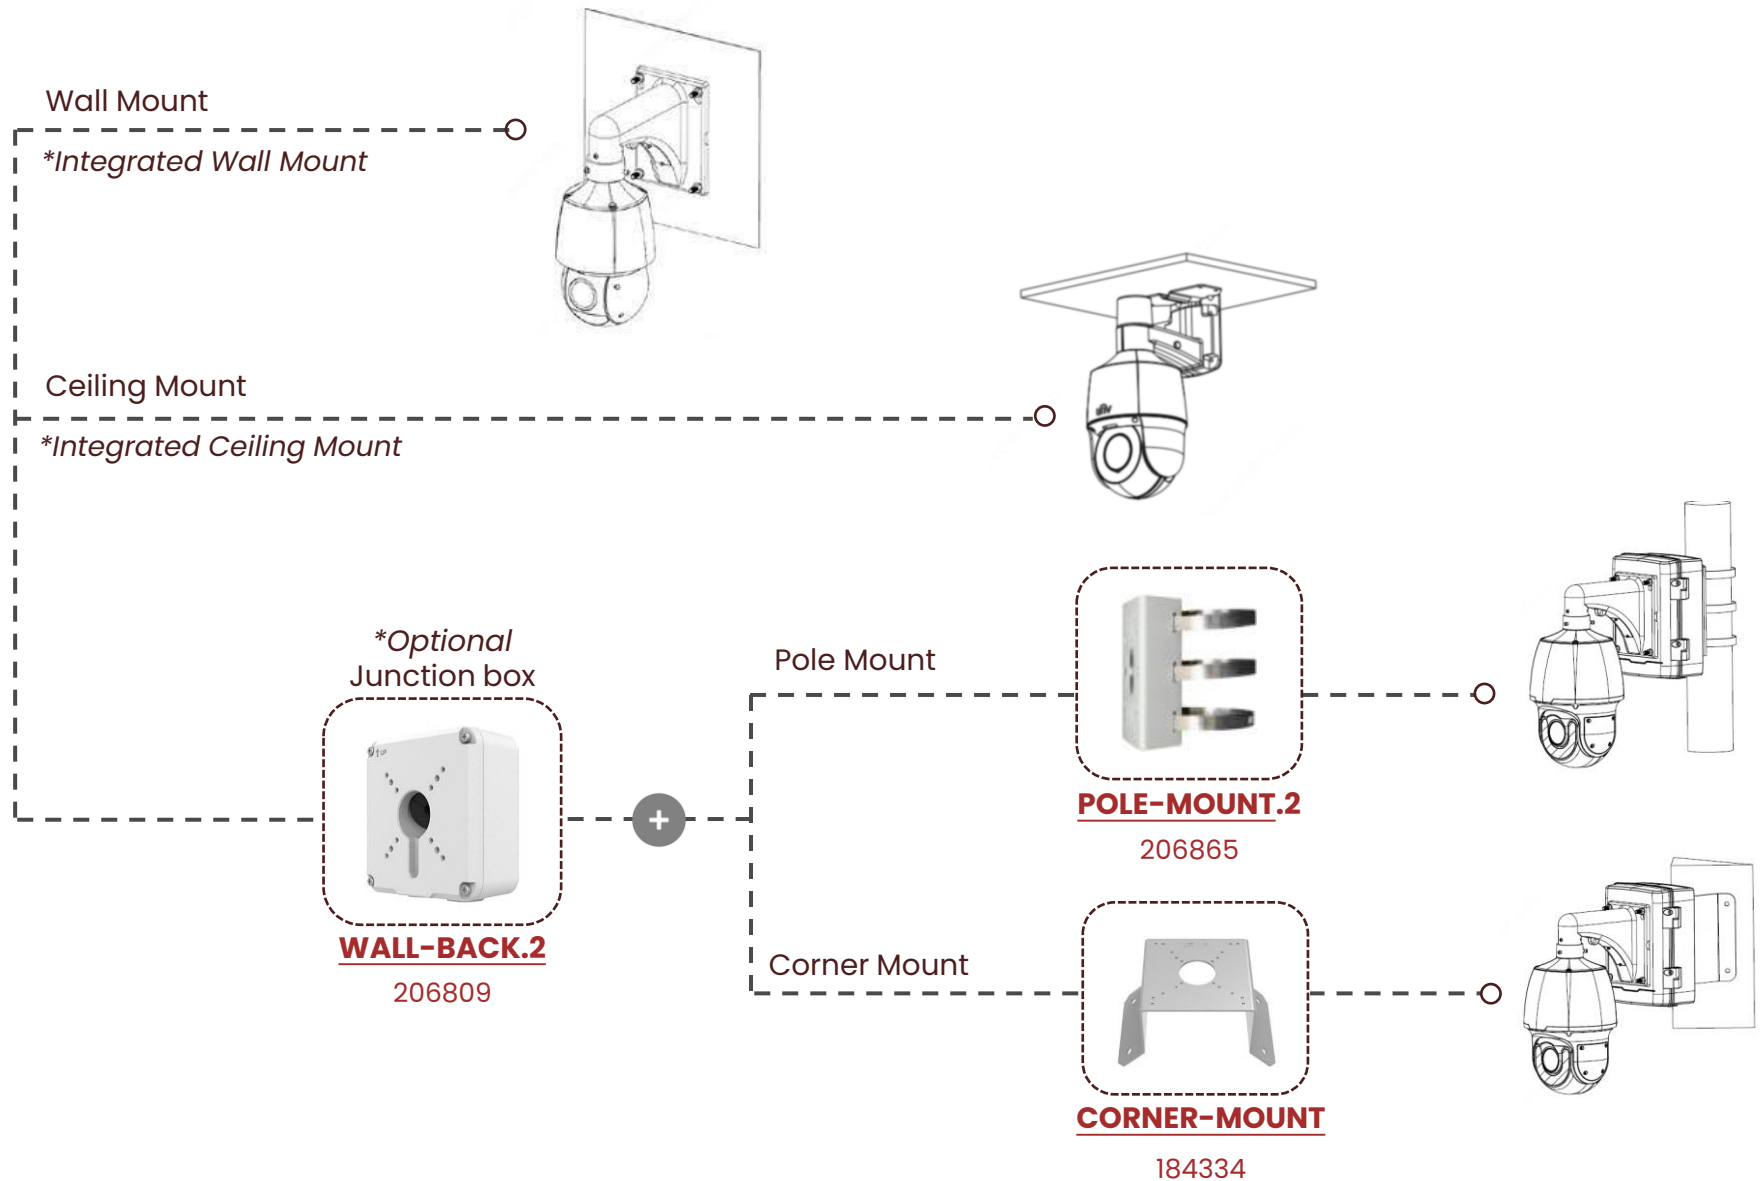

IP4T-NC
(174211)

TVI2T-NC-NL
(187386)

TVI5T-NC-NL
(187388)

Electric-Box Transfer Plate

Aluminum alloy electric-box transfer plate (junction box adapter) designed for mounting dome, bullet, and turret cameras.

Mini BULLET

ILLUMIVUE™ BY MSTR

IP5B-NC
(208259)

IP4B-NC
(174210)

TVI5B-NC-NL
(188447)

IP5BVF-NC
(178678)

LICENSE PLATE

ILLUMIVUE™ BY MSTR

IP2BLPR-NC
(178844)

Mini PTZ (Pan/Tilt/Zoom)

ILLUMIVUE™ BY MSTR

IP5PTZ-RBD-NV
(191122)

PTZ (Pan/Tilt/Zoom)

ILLUMIVUE™ BY MSTR

IP5PTZDL25X-NL
(207705)

IP4PTZ25X-NC
(179716)

360° MULTIVIEW

ILLUMIVUE™ BY MSTR

IP20MVQL-NC/CAP
(179716)

ILLUMIVUE™ BY
MSTR