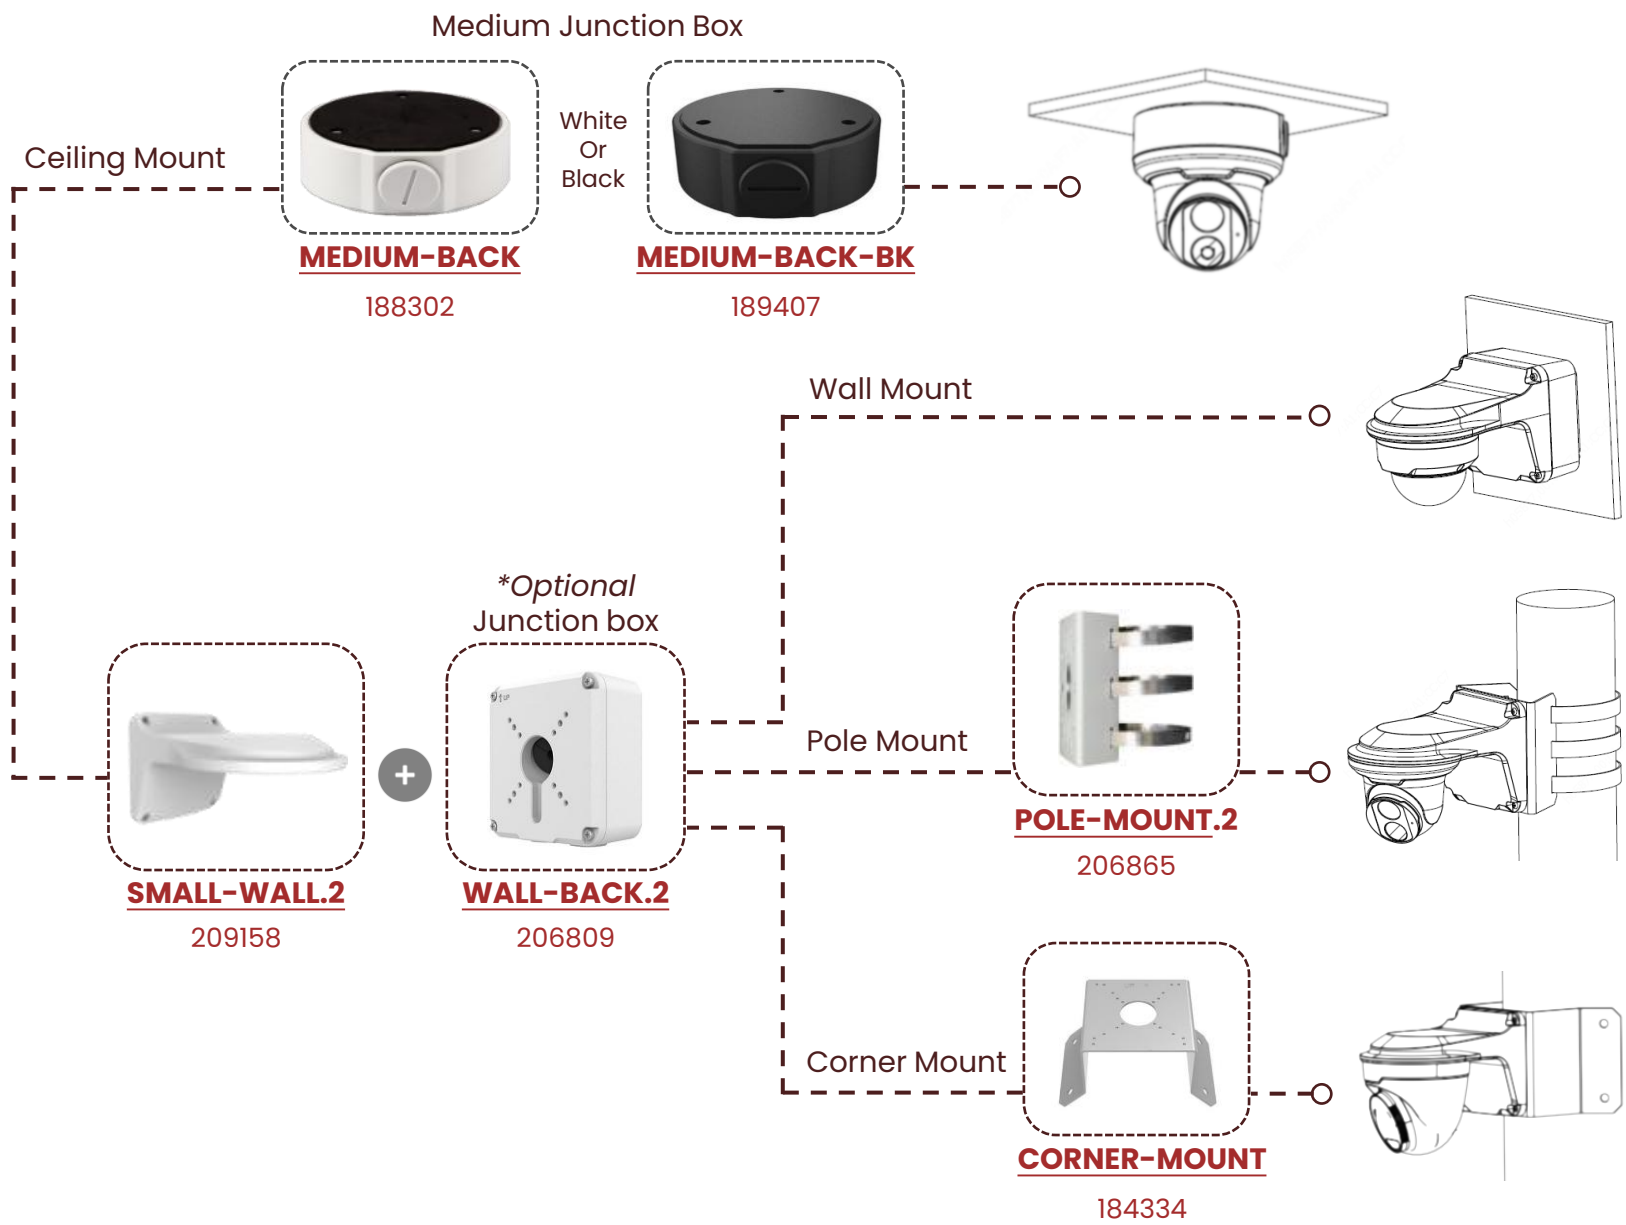

DOME/TURRET (M)

ILLUMIVUE™ BY MSTR

IP5T-NV
(187742)

IP5T-NV-BK
(187742)

IP8T-NV
(189185)

IP8T-NV-BK
(189185)

DOME/TURRET (LG)

ILLUMIVUE™ BY MSTR