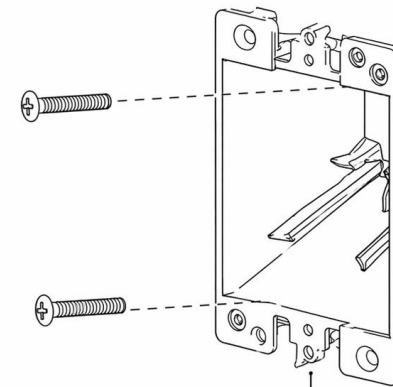

IP4T-NC
(174211)

TVI2T-NC-NL
(187386)

TVI5T-NC-NL
(187388)

Electric-Box Transfer Plate

Aluminum alloy electric-box transfer plate (junction box adapter) designed for mounting dome, bullet, and turret cameras.

SMALL-1GANG
185222

TRIM RING

IN-WALL BRACKET

MOUNTING BASE WITH CAMERA

JUNCTION BOX

ILLUMIVUE™ BY MSTR

SMALL-BACK

(174222)