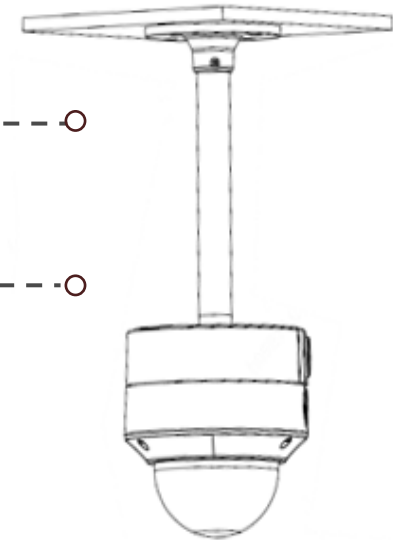

PENDANT (Universal Indoor)

ILLUMIVUE™ BY MSTR

IP5VD-NC.2
(179398)

IP8VD-NC
(178680)

IP5MVD-DNL
(207704)

IP5T-NC
(207808)

IP5T-NC-NL
(207840)

TVI8T-NC
(187390)

TVI5T-NC-NL
(187388)

TVI2T-NC-NL
(187386)

IP8T-RB-DNL
(186313)

IP8TDL-RB-DNL
(189072)

IP5VD360-IR
(180084)

IP5VDF-NC
(179704)

IP4TVF-NC.2
(180084)

IP12VD360-IR
(184924)

Small
Junction Box

SMALL-BACK

174222

Large
Junction Box

LARGE-BACK

174221

Extra Large
Junction Box

XLARGE-BACK

184513

*Required

CEILING-MOUNT

179176

(7.9")

(19.7")

**Optional
Extension*

CEILING-EXT

179177