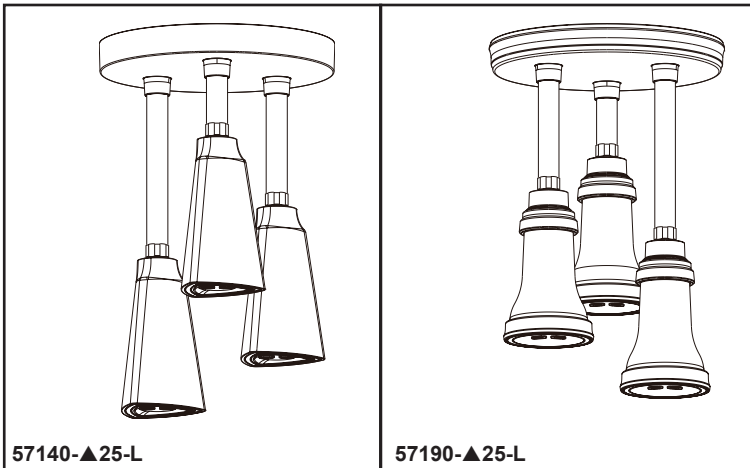

see what Delta can do™

PENDANT RAINCAN SHOWER HEAD

- H₂Okinetic® Pendant Raincan
- Single-Setting Shower Head
- LED light on each spray face

FEATURES:

- H₂Okinetic® Technology

STANDARD SPECIFICATIONS:

- Max flow rate 1.75 gpm @80 PSI, 6.6 L/min @ 550 kPa
- Adjustable pendant shower heads for ideal coverage
- To be used with a 9" (2286 mm) ceiling or taller
- Connects to 1/2" IPS male threads
- LED lights are powered by hydrogenerator. No batteries required.
- Spray settings include: H₂Okinetic® spray

WARRANTY:

- Parts and Finish – Lifetime limited warranty; or for commercial purchasers, 10 years for multi-family residential (apartments and condominiums) and 5 years for all other commercial uses, in each case from the date the product is received by the original purchaser or their authorized representative (installation contractor, etc.).
- Please go to www.deltafaucet.com for the complete details of our limited warranty.

COMPLIES WITH:

- ASME A112.18.1 / CSA B125.1

▲ Designate proper finish suffix

Delta Faucet Company reserves the right (1) to make changes in specifications and materials, and (2) to change or discontinue models, both without notice or obligation. Dimensions are for reference only. See current full-line price book or www.deltafaucet.com for finish options and product availability.

Delta Faucet Company

55 E. 111th Street, Carmel, IN 46280
350 South Edgeware Road, St. Thomas, ON N5P 4L1
© 2025 Delta Faucet Company