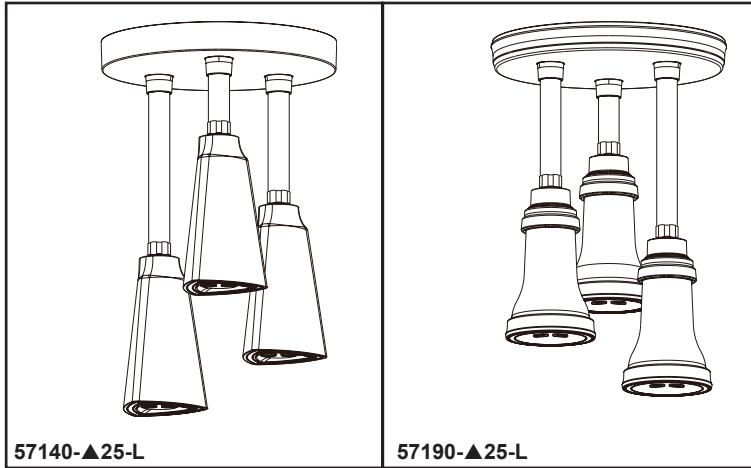

see what Delta can do™

PENDANT RAINCAN SHOWER HEAD

- H₂Okinetic® Pendant Raincan
- Single-Setting Shower Head
- LED light on each spray face

FEATURES:

- H₂Okinetic® Technology

STANDARD SPECIFICATIONS:

- Max flow rate 1.75 gpm @80 PSI, 6.6 L/min @ 550 kPa
- Adjustable pendant shower heads for ideal coverage
- To be used with a 9" (2286 mm) ceiling or taller
- Connects to 1/2" IPS male threads
- LED lights are powered by hydrogenerator. No batteries required.
- Spray settings include: H₂Okinetic® spray

- H₂Okinetic^{MD} pendant à jet de pluie
- Pomme de douche à réglage unique
- Lumière DEL sur chaque surface de jet

57140-▲25-L

57190-▲25-L

CARACTÉRISTIQUES :

- Technologie H₂Okinetic^{MD}

SPÉCIFICATIONS STANDARDS :