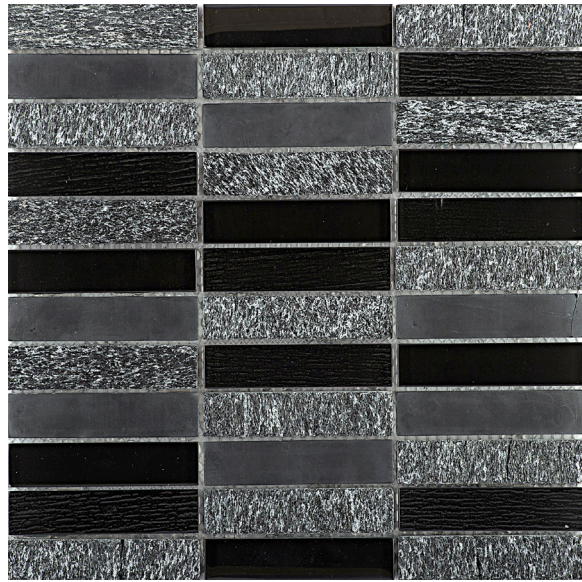

The Illumina™ series plays with texture, merging the natural beauty of stone and glass in a modern mosaic setting.

# ILLUMINA™

*Glass & Stone Mosaic*

Flare

Luster

Halo

Shimmer

Sizes	
	12" x 12" Mesh 11.73" x 11.73"
Thickness	8mm
Testing	Shade Variation Rating
Results*	VI

-  Sustainability Attributes
- Health Product Declaration (HPD) provided upon request
  - Product Packaging is 100% recyclable
  - VOC Free