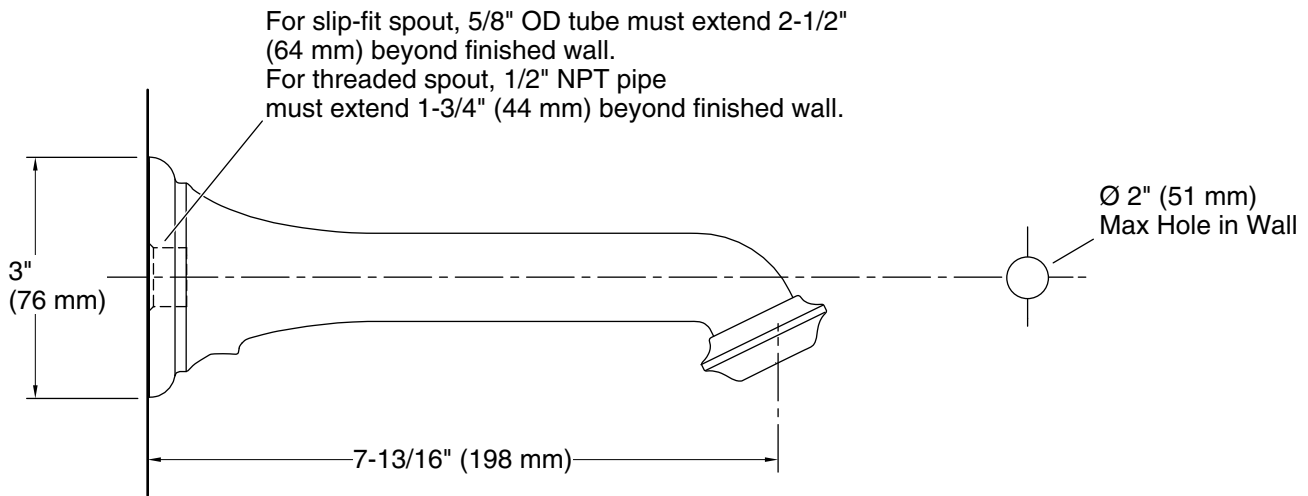

Features

- Metal construction

Installation

- Wall-mount installation with slip-fit connection and NPT threads

Recommended Products/Accessories

- K-72567 18" Towel Bar
- K-72568 24" Towel Bar
- K-72570 24" Double Towel Bar
- K-72571 Towel Ring
- K-72572 Robe Hook
- K-72573 Pivoting toilet paper holder
- K-72576 Toilet paper carriage

Technical Information

All product dimensions are nominal.

Spout:

Spout reach: 7-13/16" (199 mm)

Notes

Install this product according to the installation instructions.