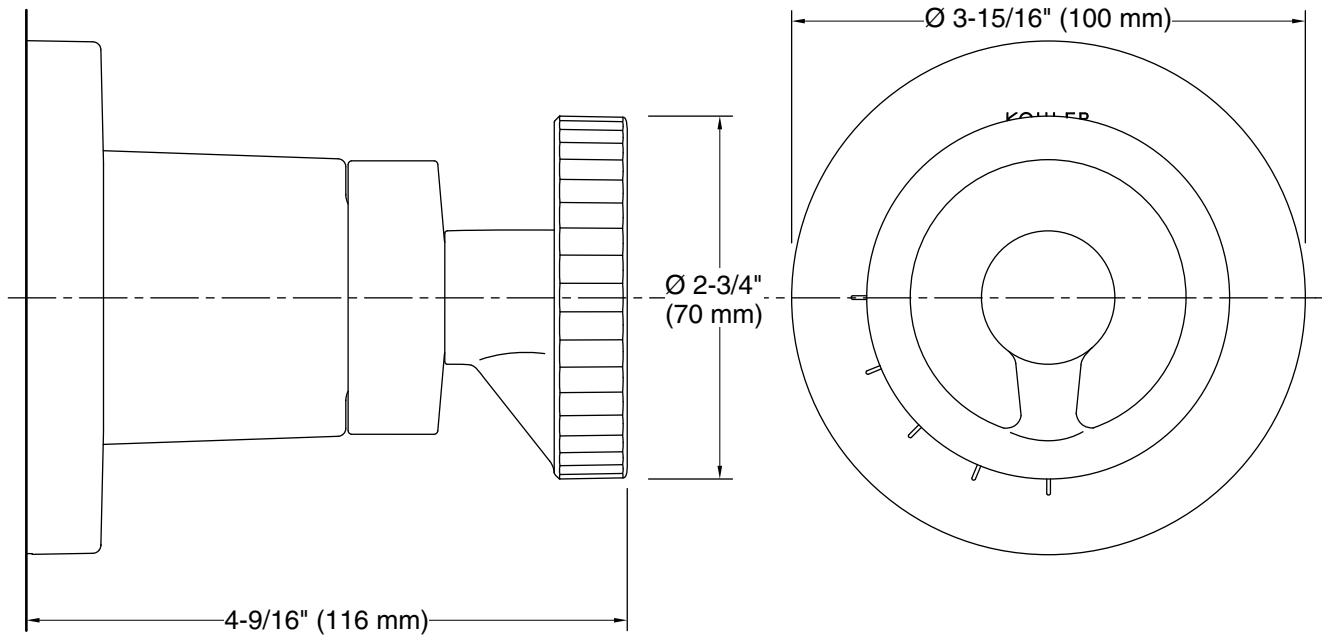

Technical Information

All product dimensions are nominal.

Spout:

Notes

Install this product according to the installation instructions.