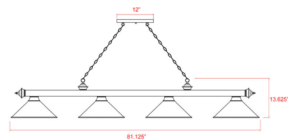

Shown in bronze / white

Specifications

COLOR	White
BODY FINISH	Bronze
WATTAGE	27W
DIMMER	Standard 120V
DIMENSIONS	57.25\"L x 14\"W x 18.75\"H
BULB NOT INCLUDED	3 x A19/Medium (E26)/9W/120V LED
COUNTRY OF ORIGIN	India