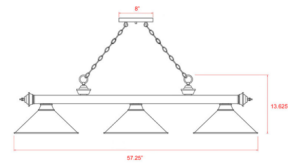

Shown in bronze / white

Specifications

COLOR	White
BODY FINISH	Bronze
WATTAGE	27W
DIMMER	Standard 120V
DIMENSIONS	57.25\"L x 14\"W x 18.75\"H
BULB NOT INCLUDED	3 x A19/Medium (E26)/9W/120V LED
COUNTRY OF ORIGIN	India