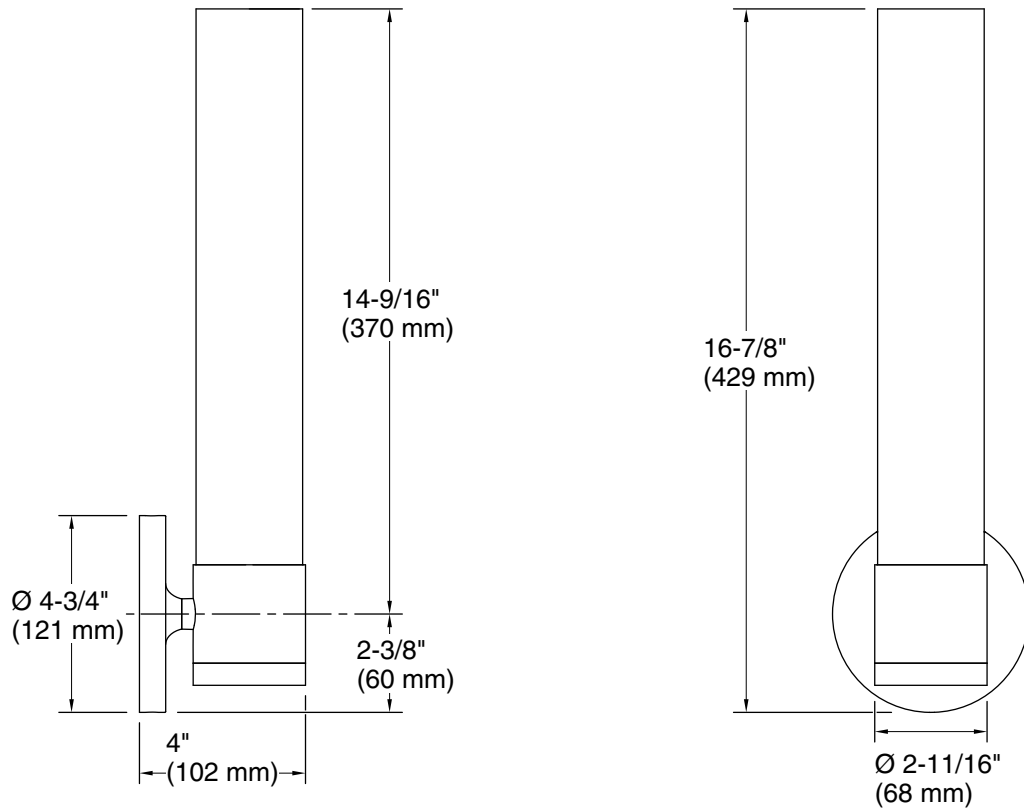

Features

- Frosted-glass shade
- A great piece for almost any space — master bathroom, guest bathroom, hallway, or bedside
- Coordinates with other products in the Purist collection
- Requires one bulb with medium (E26) base; type T LED bulb recommended (sold separately)
- Suitable for damp locations, per UL 1598
- Includes installation hardware
- Fixture is dimmable when paired with dimmer switch and compatible bulbs

Required Electrical Service

One circuit required.

120 V, 0.5 A, 60 Hz

Technical Information

All product dimensions are nominal.

Material: Steel, Aluminum, Glass

Number of Lights: 1

Lighting Type: Socket-based

Socket Type: E-26 Medium

Number of Shades: 1

Shade Type: Frosted Glass

Hanging Type: Non-hanging