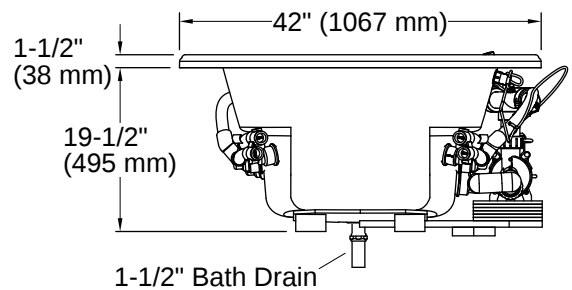

Installation

- Reversible drain
- Drop-in or undermount

Installation Notes

Install this product according to the installation instructions.

Measure your actual product for rough-in details.

The hot water supply should be 70% of the capacity of the bath or greater. Installations will vary.

Kit is required for under-mount installations (sold separately).

The pump base extends 9" (229 mm) beyond the edge of the rim.

Modify the framing as needed.