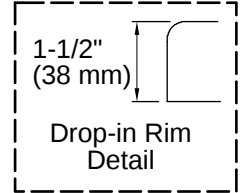

No change in measurements if connected with drain illustrated. (K-11677)

Recommended faucet area