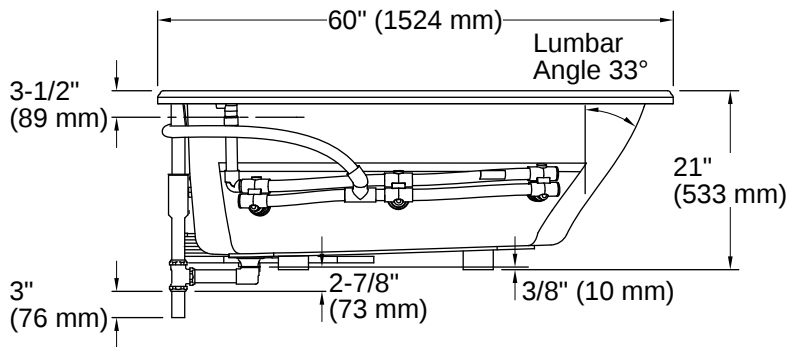

Installation

- Reversible drain
- Drop-in or undermount

Installation Notes

Install this product according to the installation instructions.

Measure your actual product for rough-in details.

The hot water supply should be 70% of the capacity of the bath or greater. Installations will vary.

Kit is required for under-mount installations (sold separately).

The pump base extends 9" (229 mm) beyond the edge of the rim.

Modify the framing as needed.