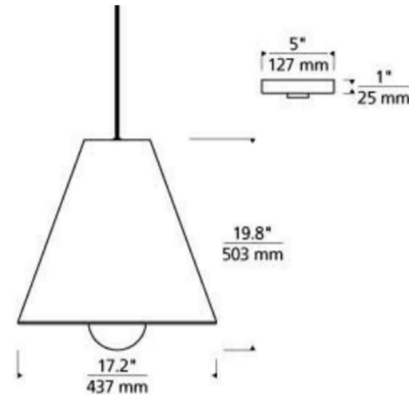

CLICK TO VIEW PRODUCT

Notes: