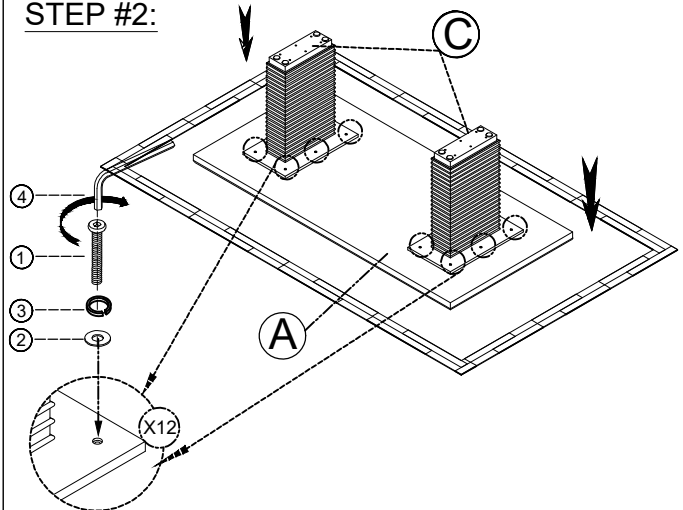

## ASSEMBLY INSTRUCTIONS

**BOX #1:**  
A. TABLE TOP: 1 PC

B. SUPPORT PLATE: 2 PCS

**BOX #2:**  
C. LEG: 2 PCS

FULLY ASSEMBLED

### HARDWARE KIT PACKED IN BOX #1

NO.	DESCRIPTION	IMAGE	QUANTITY
1	ALLEN BOLT (5/16"x 1-1/2")		24 PCS
2	FLAT WASHER (5/16")		24 PCS
3	SPRING WASHER(5/16")		24 PCS
4	ALLEN KEY (5mm)		1 PC

**STEP #1:**

**STEP #2:**