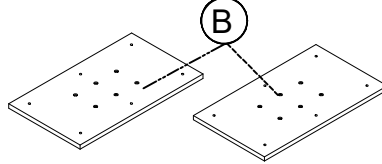

## ASSEMBLY INSTRUCTIONS

**BOX #1:**  
A. TABLE TOP: 1 PC

B. SUPPORT PLATE: 2 PCS

**BOX #2:**  
C. LEG: 2 PCS

FULLY ASSEMBLED

### HARDWARE KIT PACKED IN BOX #1

NO.	DESCRIPTION	IMAGE	QUANTITY
1	ALLEN BOLT (5/16"x 1-1/2")		24 PCS
2	FLAT WASHER (5/16")		24 PCS
3	SPRING WASHER(5/16")		24 PCS
4	ALLEN KEY (5mm)		1 PC

**STEP #1:**

**STEP #2:**