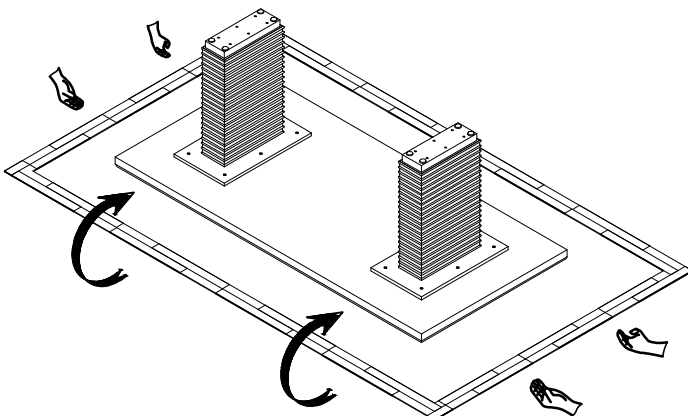

## ASSEMBLY INSTRUCTIONS

**BOX #1:**  
A. TABLE TOP: 1 PC

B. SUPPORT PLATE: 2 PCS

**BOX #2:**  
C. LEG: 2 PCS

FULLY ASSEMBLED

### HARDWARE KIT PACKED IN BOX #1

NO.	DESCRIPTION	IMAGE	QUANTITY
1	ALLEN BOLT (5/16"x 1-1/2")		24 PCS
2	FLAT WASHER (5/16")		24 PCS
3	SPRING WASHER(5/16")		24 PCS
4	ALLEN KEY (5mm)		1 PC

**STEP #1:**

**STEP #2:**

**STEP #3:**

ASSEMBLY COMPLETE