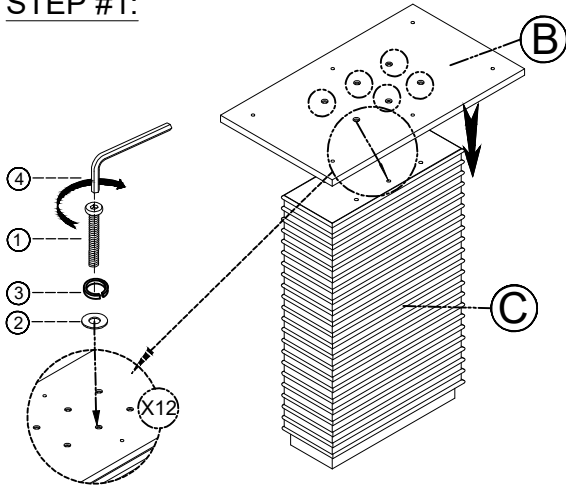

## ASSEMBLY INSTRUCTIONS

**BOX #1:**  
A. TABLE TOP: 1 PC

B. SUPPORT PLATE: 2 PCS

**BOX #2:**  
C. LEG: 2 PCS

FULLY ASSEMBLED

### HARDWARE KIT PACKED IN BOX #1

NO.	DESCRIPTION	IMAGE	QUANTITY
1	ALLEN BOLT (5/16"x 1-1/2")		24 PCS
2	FLAT WASHER (5/16")		24 PCS
3	SPRING WASHER(5/16")		24 PCS
4	ALLEN KEY (5mm)		1 PC

**STEP #1:**

**STEP #2:**